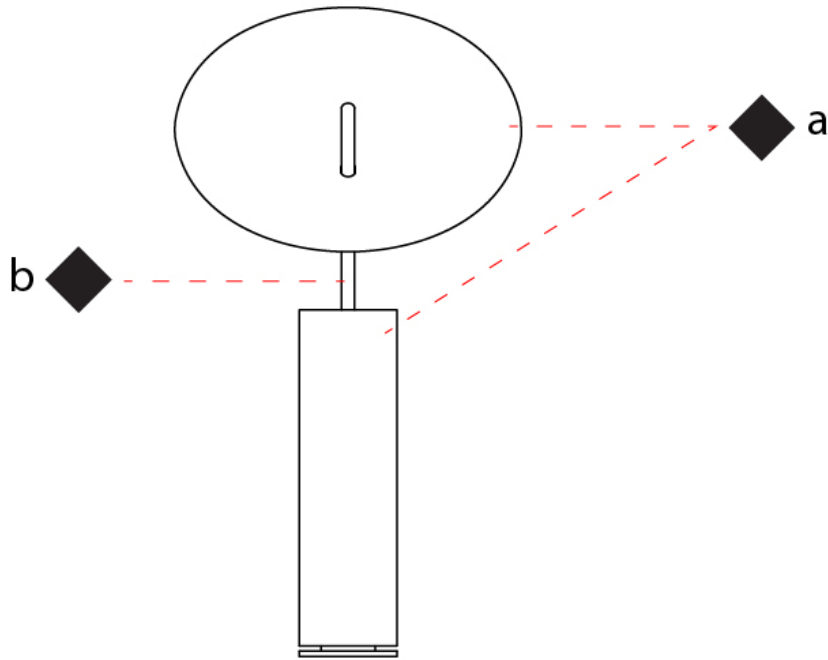

LUA PORTABLE

D44005-

PROJECT	_____
TYPE	_____
SPECIFIER	_____
QUANTITY	_____
DATE	_____