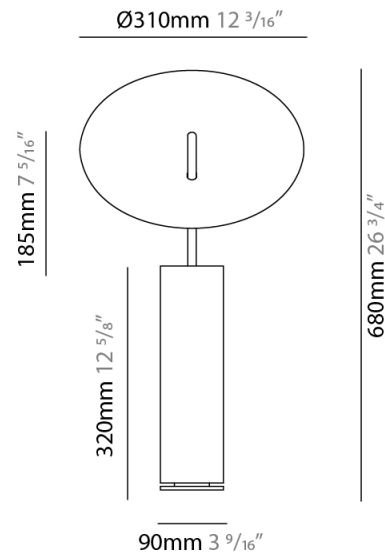

LUA PORTABLE

D44004-

base number   Finish
Options

1. To build a product code in our configurator select the specify button on the base model # product page
2. To build a manual product code on this datasheet choose from the options listed below in blue font and add the suffix to the base model #

GENERAL

Series: Lua
Brand: Icone
Division: Design
Mounting Type: Portable
Mounting Location: Table
Subcategory: Ambient

PHYSICAL

Shape: Round
Diameter (mm): 310
Diameter (in): 12 ³/₁₆
Length (mm): 680
Length (in): 26 ³/₄
Light Distribution: Indirect
[Fixture Finish: WHI / DCS / WAM / WGS / CGS](#)
Fixture Material: Aluminum
Upon Request: Bolt Down

ELECTRICAL

Lamp Type: LED
Total Output Wattage (W): 30
Dimming: Electronic Low Voltage Dimming
Driver Location: Inline Transformer Plug
Input Voltage (V): 120

LED

Color Temperature (°K): 3000
Nominal Lumen (lm): 2550
CRI: >90 CRI
Lamp Life (hrs): 50000

OPTICAL

RATINGS AND CERTIFICATIONS

Certified By: Certified for North American Standards
IP rating: IP20

PROJECT	_____
TYPE	_____
SPECIFIER	_____
QUANTITY	_____
DATE	_____