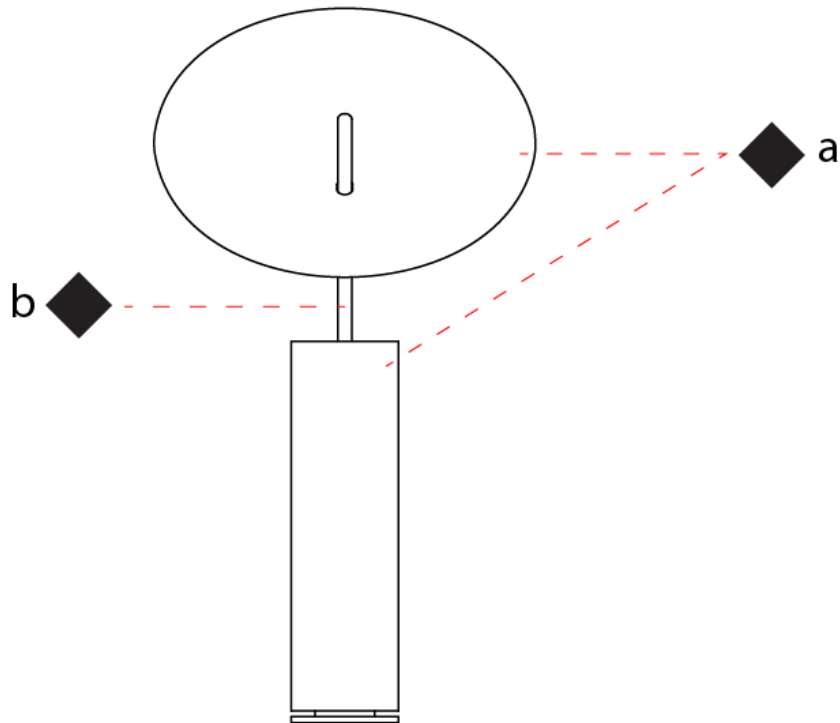

PROJECT
TYPE
SPECIFIER
QUANTITY
DATE