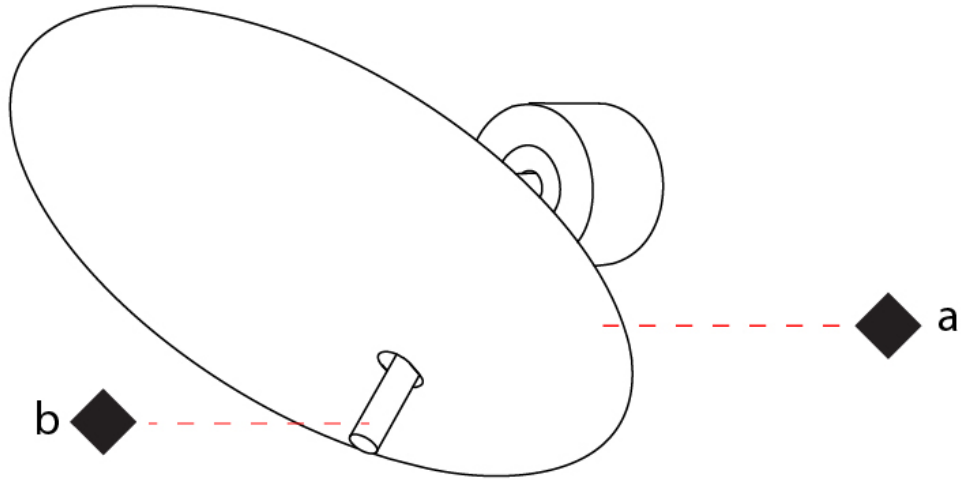

LUA SINGLE SURFACE

D43012-

PROJECT	_____
TYPE	_____
SPECIFIER	_____
QUANTITY	_____
DATE	_____