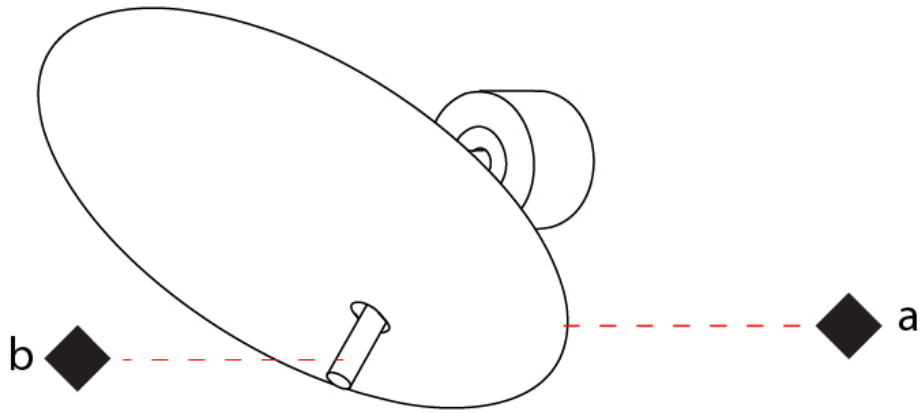

LUA SINGLE SURFACE

D43015-

PROJECT

TYPE

SPECIFIER

QUANTITY

DATE

D