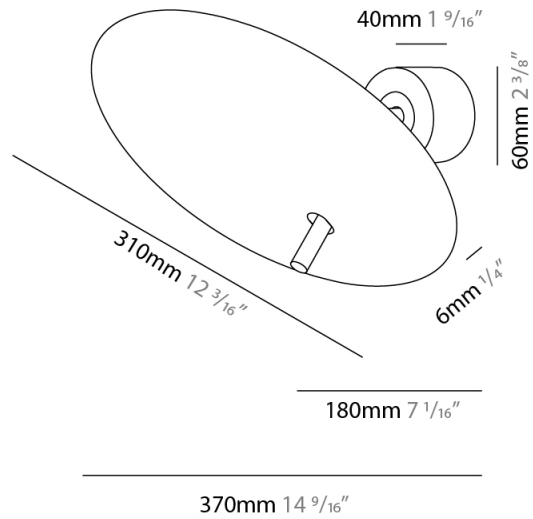

PROJECT	_____
TYPE	_____
SPECIFIER	_____
QUANTITY	_____
DATE	_____

LUA SINGLE SURFACE

D43012-

base number   Finish
Options

1. To build a product code in our configurator select the specify button on the base model # product page
2. To build a manual product code on this datasheet choose from the options listed below in blue font and add the suffix to the base model #

GENERAL

Series: Lua _____
Subseries: Lua Single _____
Brand: Icone _____
Division: Design _____
Mounting Type: Surface _____
Mounting Location: Wall _____
Subcategory: Ambient _____

PHYSICAL

Shape: Disc _____
Diameter (mm): 310 _____
Diameter (in): 12 ³/₁₆ _____
Depth (mm): 180 _____
Depth (in): 7 ¹/₁₆ _____
Light Distribution: Indirect _____
Fixture Finish: WHI / DCS / WAM / WGS / CGS _____
Fixture Material: Aluminum _____

ELECTRICAL

Lamp Type: LED _____
Total Output Wattage (W): 30 _____
Dimming: Electronic Low Voltage Dimming _____
Input Voltage (V): 120Vac Direct Line _____

LED

Color Temperature (°K): 3000 _____
Nominal Lumen (lm): 2550 _____
CRI: >90 CRI _____
Lamp Life (hrs): 50000 _____

OPTICAL

RATINGS AND CERTIFICATIONS

Certified By: Certified for North American Standards _____
IP rating: IP20 _____