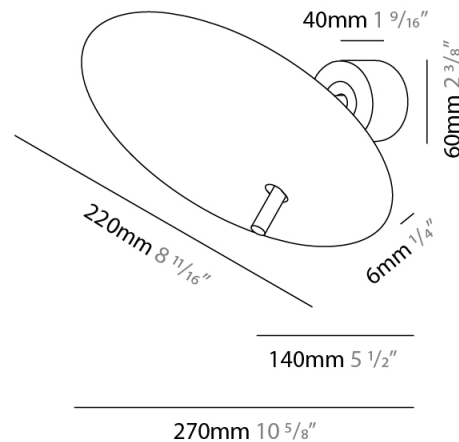

PROJECT	_____
TYPE	_____
SPECIFIER	_____
QUANTITY	_____
DATE	_____

LUA SINGLE SURFACE

D43015-

base number   Finish
Options

1. To build a product code in our configurator select the specify button on the base model # product page
2. To build a manual product code on this datasheet choose from the options listed below in blue font and add the suffix to the base model #

GENERAL

Series: Lua _____
Subseries: Lua Single _____
Brand: Icone _____
Division: Design _____
Mounting Type: Surface _____
Mounting Location: Wall _____
Subcategory: Ambient _____

PHYSICAL

Shape: Disc _____
Diameter (mm): 220 _____
Diameter (in): 8 ¹¹/₁₆ _____
Length (mm): 140 _____
Length (in): 5 ¹/₂ _____
Light Distribution: Indirect _____
Fixture Finish: WHI / DCS / WAM / WGS / CGS _____
Fixture Material: Aluminum _____

ELECTRICAL

Lamp Type: LED _____
Total Output Wattage (W): 20 _____
Dimming: Electronic Low Voltage Dimming _____
Driver Included: No _____
Input Voltage (V): 120Vac Direct Line _____

LED

Color Temperature (°K): 3000 _____
Nominal Lumen (lm): 1700 _____
CRI: >90 CRI _____
Lamp Life (hrs): 50000 _____

OPTICAL

RATINGS AND CERTIFICATIONS

Certified By: Certified for North American Standards _____
IP rating: IP20 _____