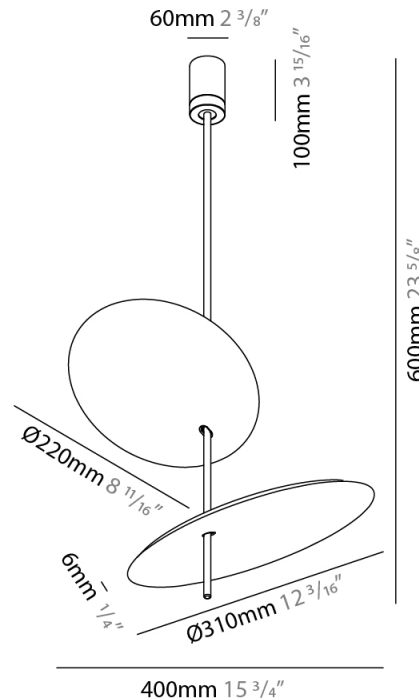

PROJECT	_____
TYPE	_____
SPECIFIER	_____
QUANTITY	_____
DATE	_____

LUA DOUBLE SUSPENSION

D41033-

base number   Finish
Options

1. To build a product code in our configurator select the specify button on the base model # product page
2. To build a manual product code on this datasheet choose from the options listed below in blue font and add the suffix to the base model #

GENERAL

Series: Lua
Subseries: Lua Double
Brand: Icone
Division: Design
Mounting Type: Suspension
Mounting Location: Ceiling
Subcategory: Pendant

PHYSICAL

Shape: Disc
Diameter (mm): 310
Diameter (in): 12 ³/₁₆
Width (mm): 400
Width (in): 15 ³/₄
Height (mm): 600
Height (in): 23 ⁵/₈
Light Distribution: Indirect
Fixture Finish: WHI / DCS / WAM / WGS / CGS
Fixture Material: Aluminum

ELECTRICAL

Lamp Type: LED
Input Wattage (W): 50
Dimming: Electronic Low Voltage Dimming
Input Voltage (V): 120Vac Direct Line

LED

Color Temperature (°K): 3000
Nominal Lumen (lm): 4250
CRI: >90 CRI
Lamp Life (hrs): 50000

OPTICAL

RATINGS AND CERTIFICATIONS

Certified By: Certified for North American Standards
IP rating: IP20