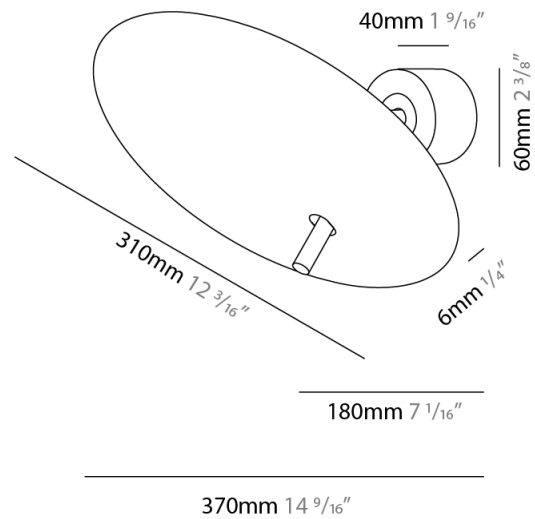

PROJECT	_____
TYPE	_____
SPECIFIER	_____
QUANTITY	_____
DATE	_____

LUA SINGLE SURFACE

D43012-

base number   Finish
Options

1. To build a product code in our configurator select the specify button on the base model # product page
2. To build a manual product code on this datasheet choose from the options listed below in blue font and add the suffix to the base model #

GENERAL

Series: Lua _____
Subseries: Lua Single _____
Brand: Icone _____
Division: Design _____
Mounting Type: Surface _____
Mounting Location: Wall _____
Subcategory: Ambient _____

PHYSICAL

Shape: Disc _____
Diameter (mm): 310 _____
Diameter (in): 12 ³/₁₆ _____
Depth (mm): 180 _____
Depth (in): 7 ¹/₁₆ _____
Light Distribution: Indirect _____
Fixture Finish: WHI / DCS / WAM / WGS / CGS _____
Fixture Material: Aluminum _____

ELECTRICAL

Lamp Type: LED _____
Total Output Wattage (W): 30 _____
Dimming: Electronic Low Voltage Dimming _____
Input Voltage (V): 120Vac Direct Line _____

LED

Color Temperature (°K): 3000 _____
Nominal Lumen (lm): 2550 _____
CRI: >90 CRI _____
Lamp Life (hrs): 50000 _____

OPTICAL

RATINGS AND CERTIFICATIONS

Certified By: Certified for North American Standards _____
IP rating: IP20 _____