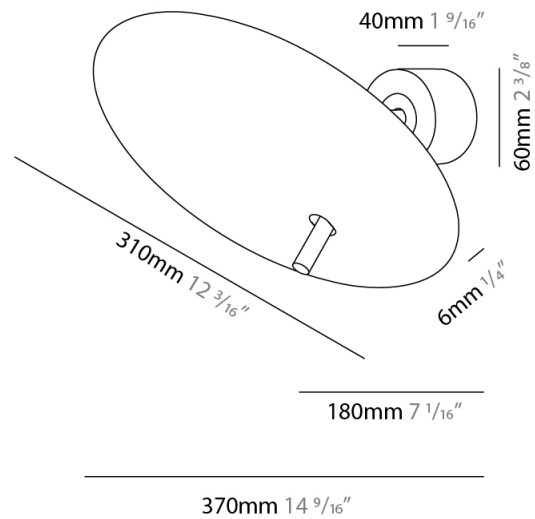

LUA SINGLE SURFACE

D43012-

base number   Finish
Options

PROJECT	_____
TYPE	_____
SPECIFIER	_____
QUANTITY	_____
DATE	_____

1. To build a product code in our configurator select the specify button on the base model # product page
2. To build a manual product code on this datasheet choose from the options listed below in blue font and add the suffix to the base model #

GENERAL

Series: Lua _____
Subseries: Lua Single _____
Brand: Icone _____
Division: Design _____
Mounting Type: Surface _____
Mounting Location: Wall _____
Subcategory: Ambient _____

PHYSICAL

Shape: Disc _____
Diameter (mm): 310 _____
Diameter (in): 12 ³/₁₆ _____
Depth (mm): 180 _____
Depth (in): 7 ¹/₁₆ _____
Light Distribution: Indirect _____
Fixture Finish: WHI / DCS / WAM / WGS / CGS _____
Fixture Material: Aluminum _____

ELECTRICAL

Lamp Type: LED _____
Total Output Wattage (W): 30 _____
Dimming: Electronic Low Voltage Dimming _____
Input Voltage (V): 120Vac Direct Line _____

LED

Color Temperature (°K): 3000 _____
Nominal Lumen (lm): 2550 _____
CRI: >90 CRI _____
Lamp Life (hrs): 50000 _____

OPTICAL

RATINGS AND CERTIFICATIONS

Certified By: Certified for North American Standards _____
IP rating: IP20 _____