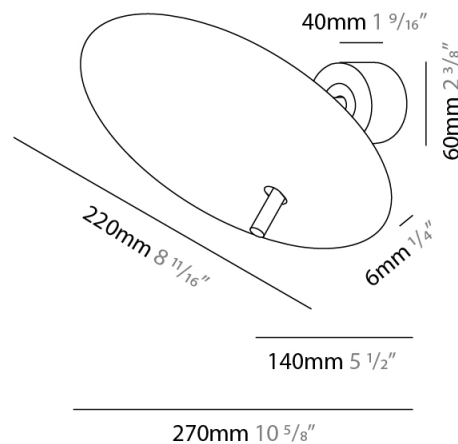

PROJECT
TYPE
SPECIFIER
QUANTITY
DATE

LUA SINGLE SURFACE

D43015-

base number   Finish
Options

1. To build a product code in our configurator select the specify button on the base model # product page
2. To build a manual product code on this datasheet choose from the options listed below in blue font and add the suffix to the base model #

GENERAL

Series: Lua
Subseries: Lua Single
Brand: Icone
Division: Design
Mounting Type: Surface
Mounting Location: Wall
Subcategory: Ambient

PHYSICAL

Shape: Disc
Diameter (mm): 220
Diameter (in): 8 ¹¹/₁₆
Length (mm): 140
Length (in): 5 ¹/₂
Light Distribution: Indirect
Fixture Finish: WHI / DCS / WAM / WGS / CGS
Fixture Material: Aluminum

ELECTRICAL

Lamp Type: LED
Total Output Wattage (W): 20
Dimming: Electronic Low Voltage Dimming
Driver Included: No
Input Voltage (V): 120Vac Direct Line

LED

Color Temperature (°K): 3000
Nominal Lumen (lm): 1700
CRI: >90 CRI
Lamp Life (hrs): 50000

OPTICAL

RATINGS AND CERTIFICATIONS

Certified By: Certified for North American Standards
IP rating: IP20