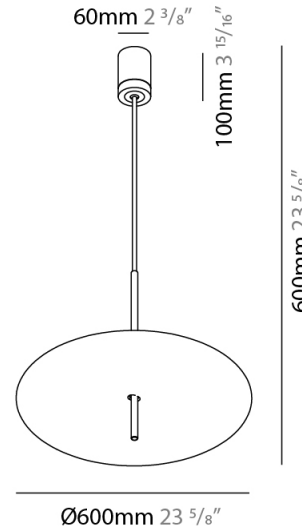

PROJECT	_____
TYPE	_____
SPECIFIER	_____
QUANTITY	_____
DATE	_____

LUA SINGLE SUSPENSION

D41034-

base number   Finish
Options

1. To build a product code in our configurator select the specify button on the base model # product page
2. To build a manual product code on this datasheet choose from the options listed below in blue font and add the suffix to the base model #

GENERAL

Series: Lua _____
Subseries: Lua Single _____
Brand: Icone _____
Division: Design _____
Mounting Type: Suspension _____
Mounting Location: Ceiling _____
Subcategory: Pendant _____

PHYSICAL

Shape: Disc _____
Diameter (mm): 600 _____
Diameter (in): 23 5/8 _____
Height (mm): 600 _____
Height (in): 23 5/8 _____
Light Distribution: Indirect _____
Fixture Finish: WHI / DCS / WAM / WGS / CGS _____
Fixture Material: Aluminum _____

ELECTRICAL

Lamp Type: LED _____
Total Output Wattage (W): 90 _____
Dimming: Electronic Low Voltage Dimming _____
Input Voltage (V): 120Vac Direct Line _____

LED

Color Temperature (°K): 3000 _____
Nominal Lumen (lm): 7650 _____
CRI: >90 CRI _____
Lamp Life (hrs): 50000 _____

OPTICAL

RATINGS AND CERTIFICATIONS

Certified By: Certified for North American Standards _____
IP rating: IP20 _____