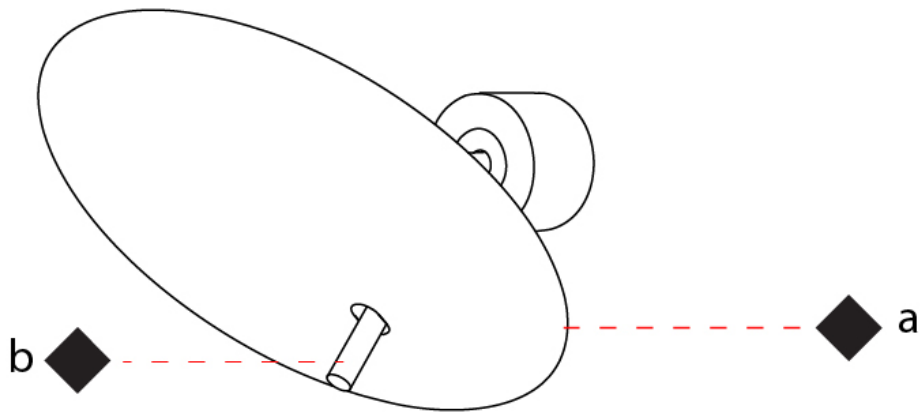

LUA SINGLE SURFACE

D43015-

PROJECT

TYPE

SPECIFIER

QUANTITY

DATE

D