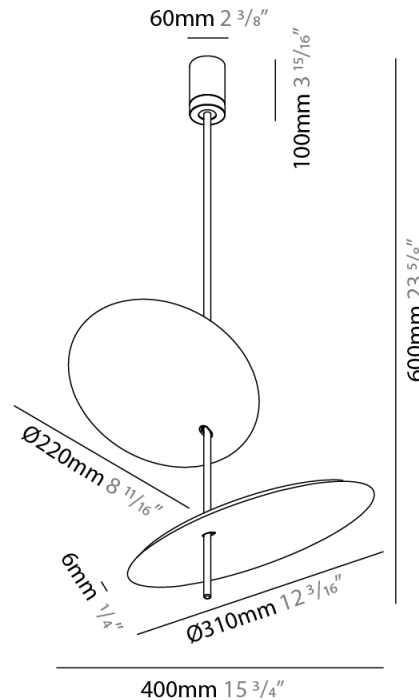

PROJECT	_____
TYPE	_____
SPECIFIER	_____
QUANTITY	_____
DATE	_____

LUA DOUBLE SUSPENSION

D41033-

base number   Finish
Options

1. To build a product code in our configurator select the specify button on the base model # product page
2. To build a manual product code on this datasheet choose from the options listed below in blue font and add the suffix to the base model #

GENERAL

Series: Lua _____
Subseries: Lua Double _____
Brand: Icone _____
Division: Design _____
Mounting Type: Suspension _____
Mounting Location: Ceiling _____
Subcategory: Pendant _____

PHYSICAL

Shape: Disc _____
Diameter (mm): 310 _____
Diameter (in): 12 3/16 _____
Width (mm): 400 _____
Width (in): 15 3/4 _____
Height (mm): 600 _____
Height (in): 23 5/8 _____
Light Distribution: Indirect _____
Fixture Finish: WHI / DCS / WAM / WGS / CGS _____
Fixture Material: Aluminum _____

ELECTRICAL

Lamp Type: LED _____
Input Wattage (W): 50 _____
Dimming: Electronic Low Voltage Dimming _____
Input Voltage (V): 120Vac Direct Line _____

LED

Color Temperature (°K): 3000 _____
Nominal Lumen (lm): 4250 _____
CRI: >90 CRI _____
Lamp Life (hrs): 50000 _____

OPTICAL

RATINGS AND CERTIFICATIONS

Certified By: Certified for North American Standards _____
IP rating: IP20 _____