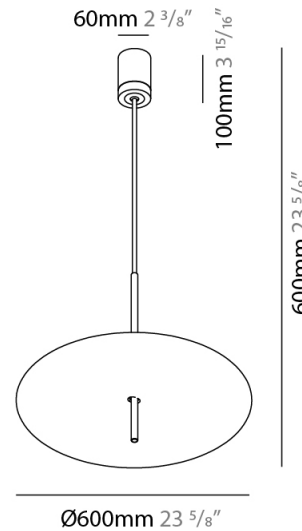

PROJECT	_____
TYPE	_____
SPECIFIER	_____
QUANTITY	_____
DATE	_____

LUA SINGLE SUSPENSION

D41034-

base number   Finish
Options

1. To build a product code in our configurator select the specify button on the base model # product page
2. To build a manual product code on this datasheet choose from the options listed below in blue font and add the suffix to the base model #

GENERAL

Series: Lua
Subseries: Lua Single
Brand: Icone
Division: Design
Mounting Type: Suspension
Mounting Location: Ceiling
Subcategory: Pendant

PHYSICAL

Shape: Disc
Diameter (mm): 600
Diameter (in): 23 ⁵/₈
Height (mm): 600
Height (in): 23 ⁵/₈
Light Distribution: Indirect
Fixture Finish: WHI / DCS / WAM / WGS / CGS
Fixture Material: Aluminum

ELECTRICAL

Lamp Type: LED
Total Output Wattage (W): 90
Dimming: Electronic Low Voltage Dimming
Input Voltage (V): 120Vac Direct Line

LED

Color Temperature (°K): 3000
Nominal Lumen (lm): 7650
CRI: >90 CRI
Lamp Life (hrs): 50000

OPTICAL

RATINGS AND CERTIFICATIONS

Certified By: Certified for North American Standards
IP rating: IP20