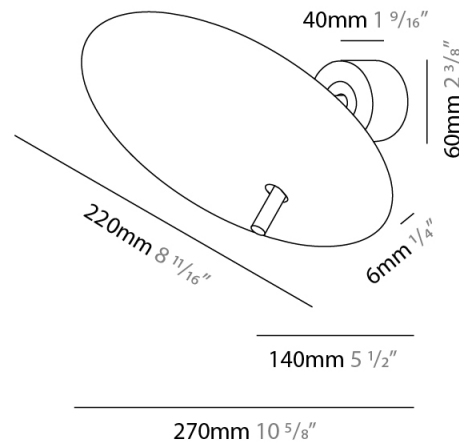

PROJECT	_____
TYPE	_____
SPECIFIER	_____
QUANTITY	_____
DATE	_____

LUA SINGLE SURFACE

D43015-

base number   Finish
Options

1. To build a product code in our configurator select the specify button on the base model # product page
2. To build a manual product code on this datasheet choose from the options listed below in blue font and add the suffix to the base model #

GENERAL

Series: Lua _____
Subseries: Lua Single _____
Brand: Icone _____
Division: Design _____
Mounting Type: Surface _____
Mounting Location: Wall _____
Subcategory: Ambient _____

PHYSICAL

Shape: Disc _____
Diameter (mm): 220 _____
Diameter (in): 8 ¹¹/₁₆ _____
Length (mm): 140 _____
Length (in): 5 ¹/₂ _____
Light Distribution: Indirect _____
Fixture Finish: WHI / DCS / WAM / WGS / CGS _____
Fixture Material: Aluminum _____

ELECTRICAL

Lamp Type: LED _____
Total Output Wattage (W): 20 _____
Dimming: Electronic Low Voltage Dimming _____
Driver Included: No _____
Input Voltage (V): 120Vac Direct Line _____

LED

Color Temperature (°K): 3000 _____
Nominal Lumen (lm): 1700 _____
CRI: >90 CRI _____
Lamp Life (hrs): 50000 _____

OPTICAL

RATINGS AND CERTIFICATIONS

Certified By: Certified for North American Standards _____
IP rating: IP20 _____