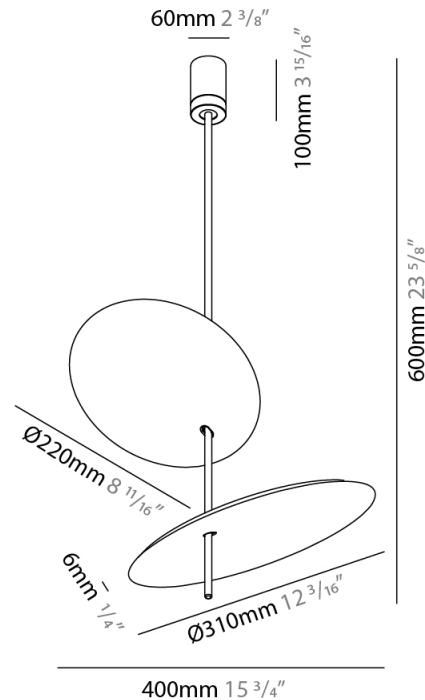

PROJECT	
TYPE	
SPECIFIER	
QUANTITY	
DATE	

LUA DOUBLE SUSPENSION

D41033-

base number   Finish
Options

1. To build a product code in our configurator select the specify button on the base model # product page
2. To build a manual product code on this datasheet choose from the options listed below in blue font and add the suffix to the base model #

GENERAL

Series: Lua
Subseries: Lua Double
Brand: Icone
Division: Design
Mounting Type: Suspension
Mounting Location: Ceiling
Subcategory: Pendant

PHYSICAL

Shape: Disc
Diameter (mm): 310
Diameter (in): 12 ³/₁₆
Width (mm): 400
Width (in): 15 ³/₄
Height (mm): 600
Height (in): 23 ⁵/₈
Light Distribution: Indirect
[Fixture Finish: WHI / DCS / WAM / WGS / CGS](#)
Fixture Material: Aluminum

ELECTRICAL

Lamp Type: LED
Input Wattage (W): 50
Dimming: Electronic Low Voltage Dimming
Input Voltage (V): 120Vac Direct Line

LED

Color Temperature (°K): 3000
Nominal Lumen (lm): 4250
CRI: >90 CRI
Lamp Life (hrs): 50000

OPTICAL

RATINGS AND CERTIFICATIONS

Certified By: Certified for North American Standards
IP rating: IP20