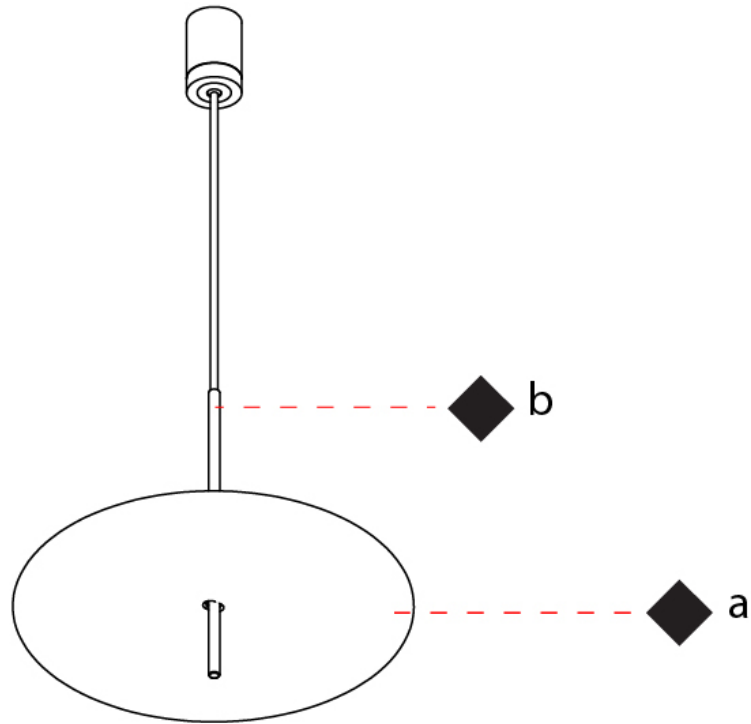

LUA SINGLE SUSPENSION

D41034-

PROJECT

TYPE

SPECIFIER

QUANTITY

DATE

D