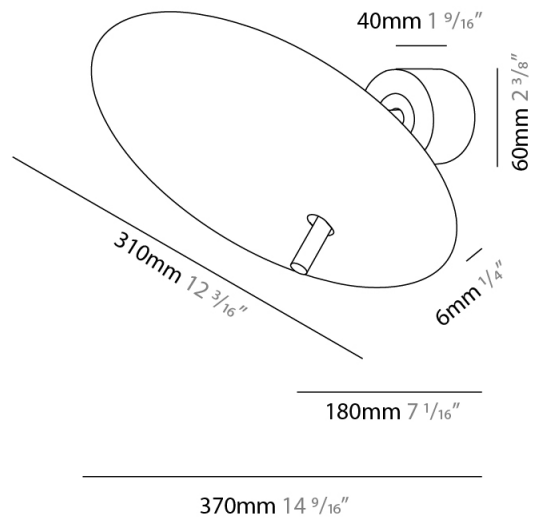

PROJECT
TYPE
SPECIFIER
QUANTITY
DATE

LUA SINGLE SURFACE

D43012-

base number   Finish
Options

1. To build a product code in our configurator select the specify button on the base model # product page
2. To build a manual product code on this datasheet choose from the options listed below in blue font and add the suffix to the base model #

GENERAL

Series: Lua
Subseries: Lua Single
Brand: Icone
Division: Design
Mounting Type: Surface
Mounting Location: Wall
Subcategory: Ambient

PHYSICAL

Shape: Disc
Diameter (mm): 310
Diameter (in): 12 ³/₁₆
Depth (mm): 180
Depth (in): 7 ¹/₁₆
Light Distribution: Indirect
Fixture Finish: WHI / DCS / WAM / WGS / CGS
Fixture Material: Aluminum

ELECTRICAL

Lamp Type: LED
Total Output Wattage (W): 30
Dimming: Electronic Low Voltage Dimming
Input Voltage (V): 120Vac Direct Line

LED

Color Temperature (°K): 3000
Nominal Lumen (lm): 2550
CRI: >90 CRI
Lamp Life (hrs): 50000

OPTICAL

RATINGS AND CERTIFICATIONS

Certified By: Certified for North American Standards
IP rating: IP20