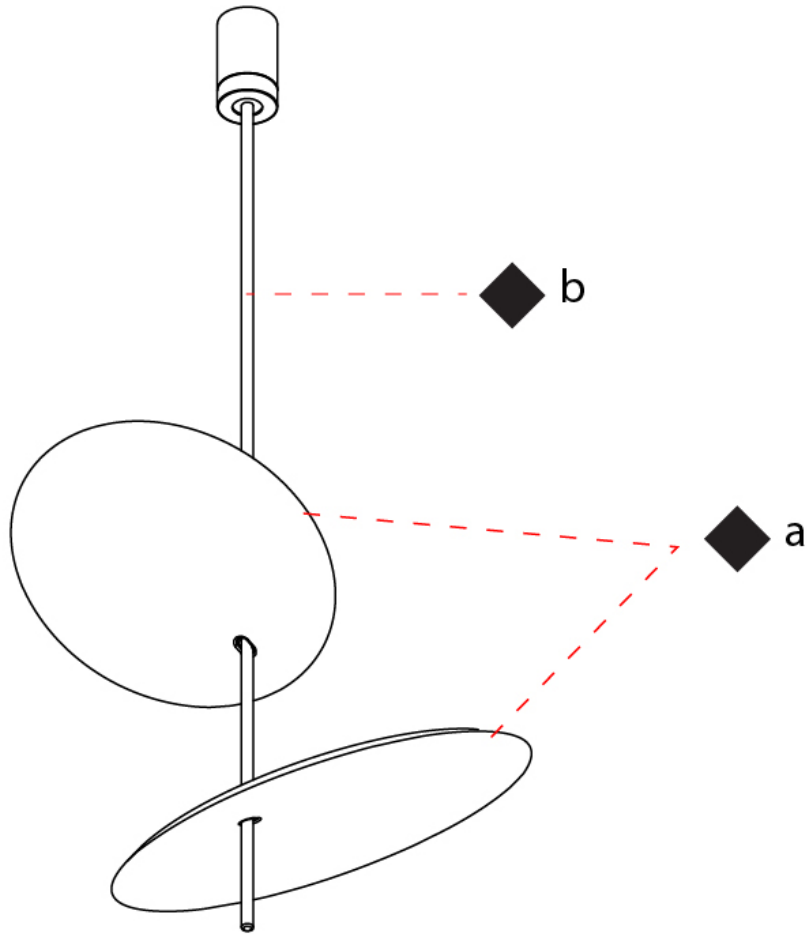

LUA DOUBLE SUSPENSION

D41033-

PROJECT
TYPE
SPECIFIER
QUANTITY
DATE

D