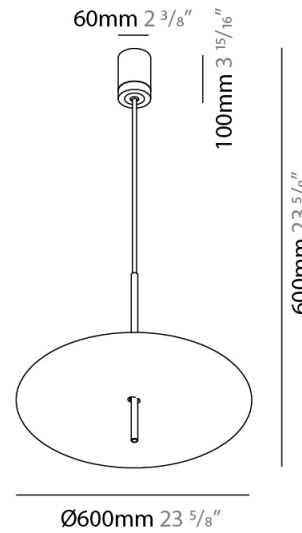

PROJECT	_____
TYPE	_____
SPECIFIER	_____
QUANTITY	_____
DATE	_____

LUA SINGLE SUSPENSION

D41034-

base number   Finish
Options

1. To build a product code in our configurator select the specify button on the base model # product page
2. To build a manual product code on this datasheet choose from the options listed below in blue font and add the suffix to the base model #

GENERAL

Series: Lua _____
Subseries: Lua Single _____
Brand: Icone _____
Division: Design _____
Mounting Type: Suspension _____
Mounting Location: Ceiling _____
Subcategory: Pendant _____

PHYSICAL

Shape: Disc _____
Diameter (mm): 600 _____
Diameter (in): 23 5/8 _____
Height (mm): 600 _____
Height (in): 23 5/8 _____
Light Distribution: Indirect _____
Fixture Finish: WHI / DCS / WAM / WGS / CGS _____
Fixture Material: Aluminum _____

ELECTRICAL

Lamp Type: LED _____
Total Output Wattage (W): 90 _____
Dimming: Electronic Low Voltage Dimming _____
Input Voltage (V): 120Vac Direct Line _____

LED

Color Temperature (°K): 3000 _____
Nominal Lumen (lm): 7650 _____
CRI: >90 CRI _____
Lamp Life (hrs): 50000 _____

OPTICAL

RATINGS AND CERTIFICATIONS

Certified By: Certified for North American Standards _____
IP rating: IP20 _____