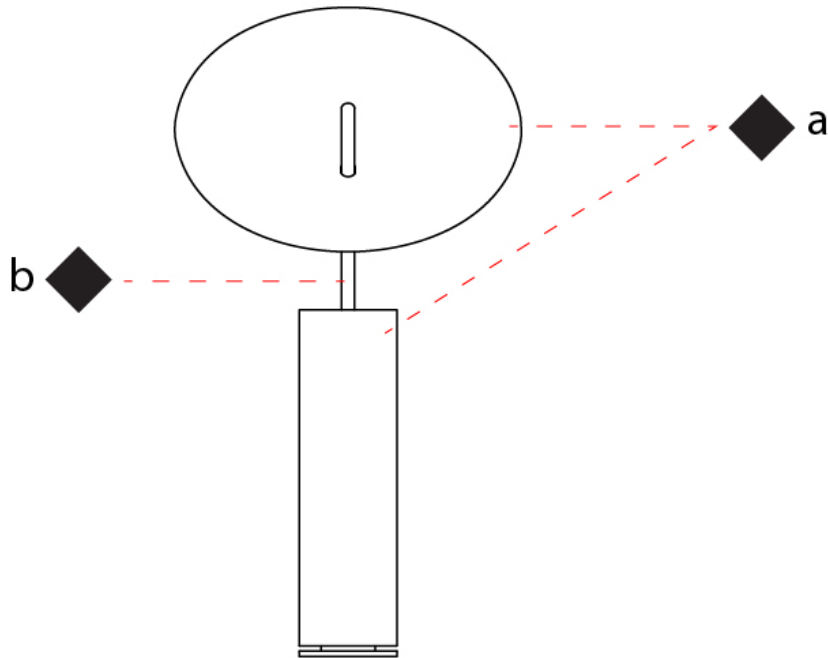

LUA PORTABLE

D44005-

PROJECT
TYPE
SPECIFIER
QUANTITY
DATE

D