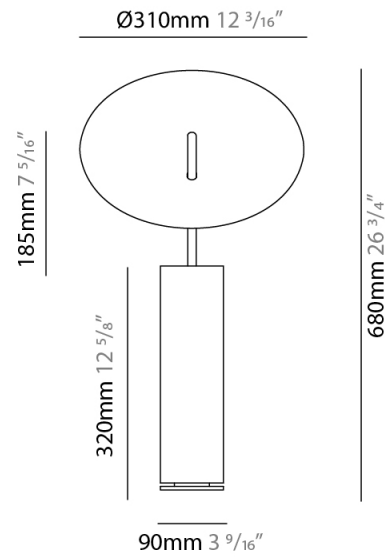

PROJECT
TYPE
SPECIFIER
QUANTITY
DATE

LUA PORTABLE

D44004-

base number   Finish
Options

1. To build a product code in our configurator select the specify button on the base model # product page
2. To build a manual product code on this datasheet choose from the options listed below in blue font and add the suffix to the base model #

GENERAL

Series: Lua
Partner: Icone
Division: Design
Installation: Portable
Product Type: Table
Mounting Location: Table
Light Distribution: Indirect

PHYSICAL

Shape: Round
Diameter (mm): 310
Diameter (in): 12 ³/₁₆
Length (mm): 680
Length (in): 26 ³/₄
Fixture Finish: WHI / WGS / BGS / RGS
Fixture Material: Aluminum
Upon Request: Bolt Down

ELECTRICAL

Lamp Type: LED
Total Output Wattage (W): 30
Dimming: Electronic Low Voltage Dimming
Driver Location: Inline Transformer Plug
Input Voltage (V): 120

LED

Color Temperature (°K): 3000
Nominal Lumen (lm): 2550
CRI: >90 CRI
Lamp Life (hrs): 50000

OPTICAL

RATINGS AND CERTIFICATIONS

Certified By: Certified for North American Standards
IP rating: IP20