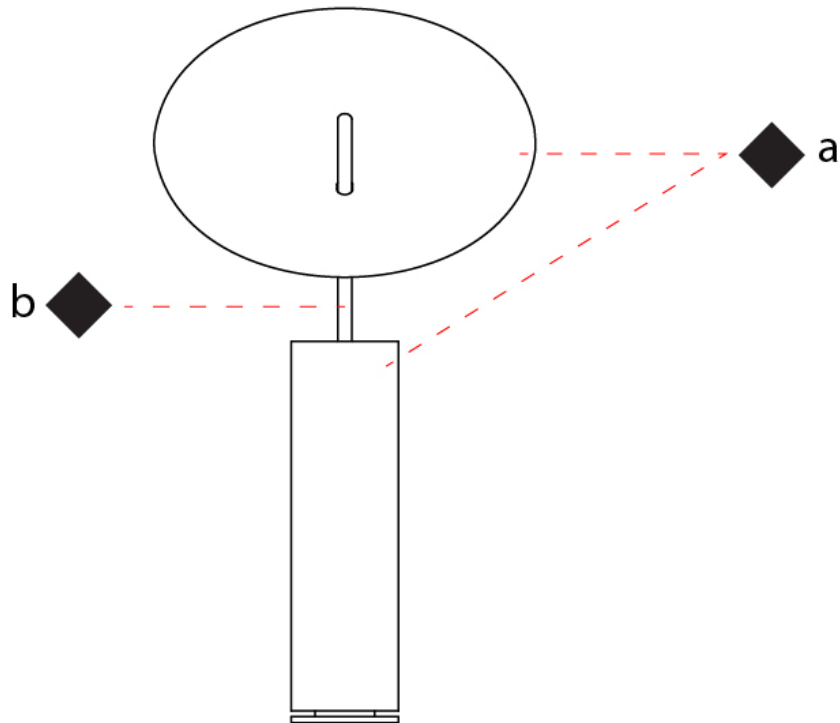

LUA PORTABLE

D44004-

PROJECT
TYPE
SPECIFIER
QUANTITY
DATE