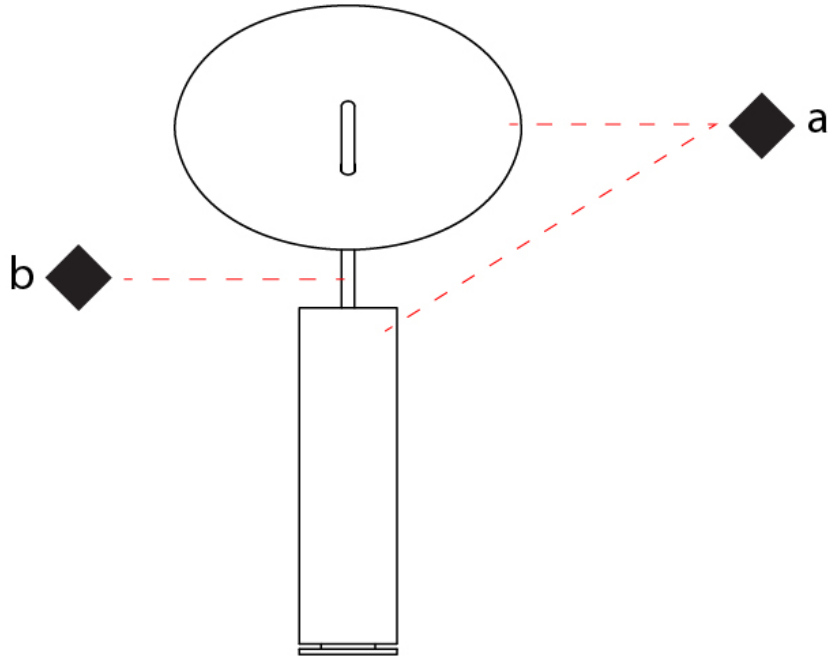

LUA PORTABLE

D44005-

PROJECT	_____
TYPE	_____
SPECIFIER	_____
QUANTITY	_____
DATE	_____