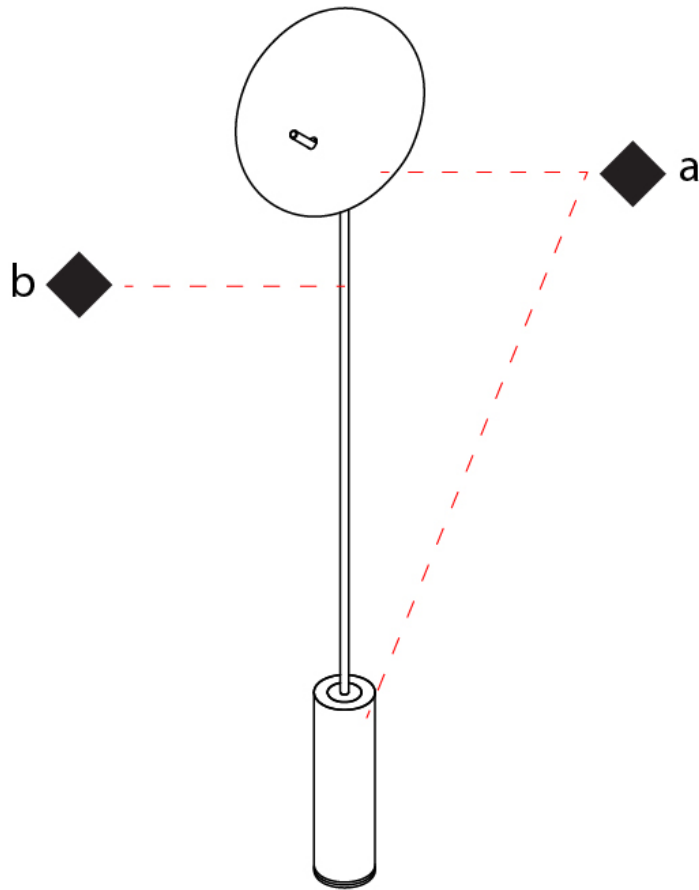

PROJECT
TYPE
SPECIFIER
QUANTITY
DATE

D