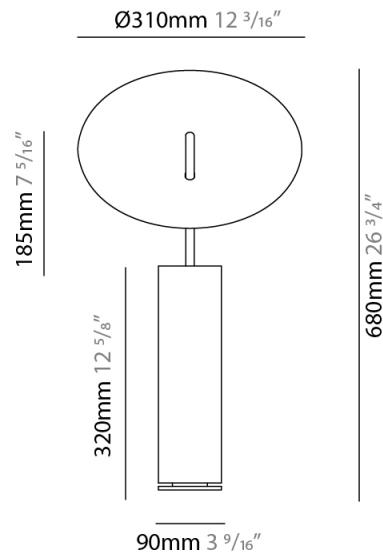

LUA PORTABLE

D44004-

base number   Finish
Options

1. To build a product code in our configurator select the specify button on the base model # product page
2. To build a manual product code on this datasheet choose from the options listed below in blue font and add the suffix to the base model #

GENERAL

Series: Lua _____
Brand: Icone _____
Division: Design _____
Mounting Type: Portable _____
Mounting Location: Table _____
Subcategory: Ambient _____

PHYSICAL

Shape: Round _____
Diameter (mm): 310 _____
Diameter (in): 12 ³/₁₆ _____
Length (mm): 680 _____
Length (in): 26 ³/₄ _____
Light Distribution: Indirect _____
Fixture Finish: WHI / DCS / WAM / WGS / CGS _____
Fixture Material: Aluminum _____
Upon Request: Bolt Down _____

ELECTRICAL

Lamp Type: LED _____
Total Output Wattage (W): 30 _____
Dimming: Electronic Low Voltage Dimming _____
Driver Location: Inline Transformer Plug _____
Input Voltage (V): 120 _____

LED

Color Temperature (°K): 3000 _____
Nominal Lumen (lm): 2550 _____
CRI: >90 CRI _____
Lamp Life (hrs): 50000 _____

OPTICAL

RATINGS AND CERTIFICATIONS

Certified By: Certified for North American Standards _____
IP rating: IP20 _____