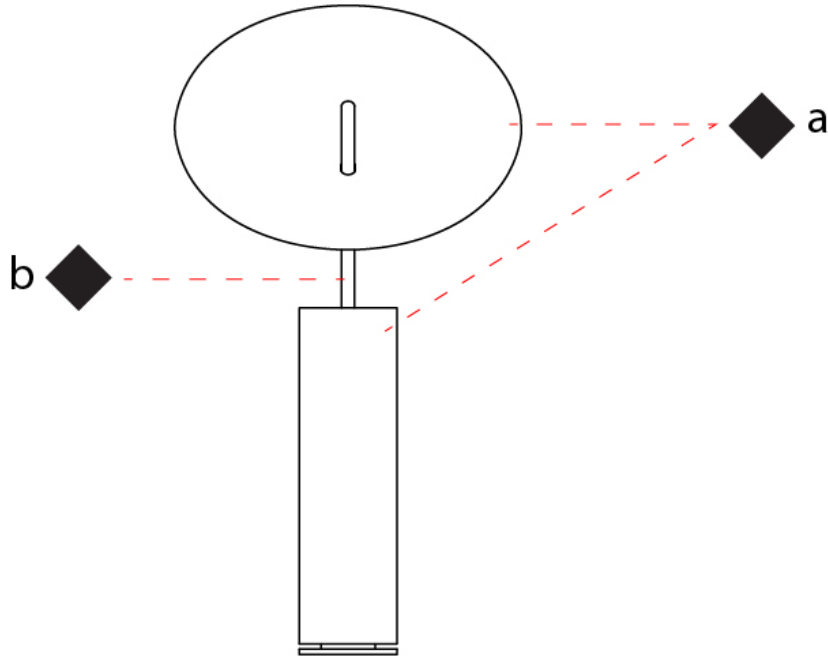

PROJECT	_____
TYPE	_____
SPECIFIER	_____
QUANTITY	_____
DATE	_____