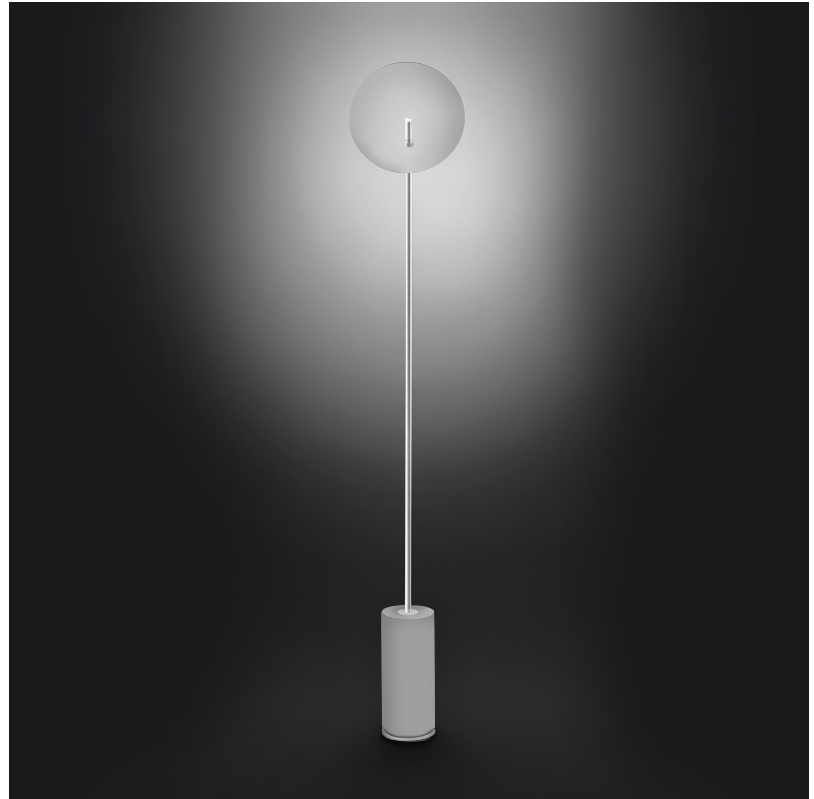

LUA PORTABLE

D44006-

base number   Finish
Options

1. To build a product code in our configurator select the specify button on the base model # product page
2. To build a manual product code on this datasheet choose from the options listed below in blue font and add the suffix to the base model #

GENERAL

Series: Lua
Brand: Icone
Division: Design
Mounting Type: Portable
Mounting Location: Floor
Subcategory: Ambient

PHYSICAL

Shape: Round
Diameter (mm): 310
Diameter (in): 12 ³/₁₆
Length (mm): 1900
Length (in): 74 ¹³/₁₆
Light Distribution: Indirect
Fixture Finish: WHI / DCS / WAM / WGS / CGS
Fixture Material: Aluminum
Upon Request: Bolt Down

ELECTRICAL

Lamp Type: LED
Total Output Wattage (W): 30
Dimming: Electronic Low Voltage Dimming
Driver Location: Inline Transformer Plug
Input Voltage (V): 120

LED

Color Temperature (°K): 3000
Nominal Lumen (lm): 2550
CRI: >90 CRI
Lamp Life (hrs): 50000

OPTICAL

RATINGS AND CERTIFICATIONS

Certified By: Certified for North American Standards
IP rating: IP20

PROJECT	_____
TYPE	_____
SPECIFIER	_____
QUANTITY	_____
DATE	_____