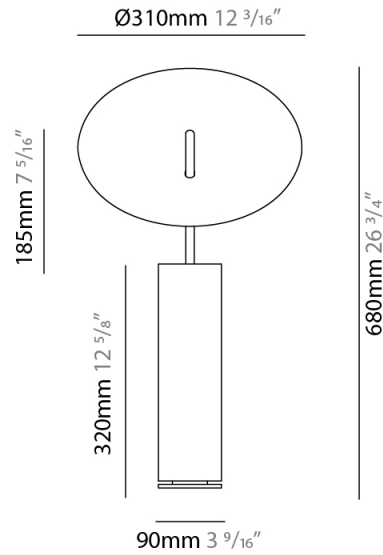

LUA PORTABLE

D44004-

base number   Finish
Options

1. To build a product code in our configurator select the specify button on the base model # product page
2. To build a manual product code on this datasheet choose from the options listed below in blue font and add the suffix to the base model #

GENERAL

Series: Lua _____
Brand: Icone _____
Division: Design _____
Mounting Type: Portable _____
Mounting Location: Table _____
Subcategory: Ambient _____

PHYSICAL

Shape: Round _____
Diameter (mm): 310 _____
Diameter (in): 12 ³/₁₆ _____
Length (mm): 680 _____
Length (in): 26 ³/₄ _____
Light Distribution: Indirect _____
Fixture Finish: WHI / DCS / WAM / WGS / CGS _____
Fixture Material: Aluminum _____
Upon Request: Bolt Down _____

ELECTRICAL

Lamp Type: LED _____
Total Output Wattage (W): 30 _____
Dimming: Electronic Low Voltage Dimming _____
Driver Location: Inline Transformer Plug _____
Input Voltage (V): 120 _____

LED

Color Temperature (°K): 3000 _____
Nominal Lumen (lm): 2550 _____
CRI: >90 CRI _____
Lamp Life (hrs): 50000 _____

OPTICAL

RATINGS AND CERTIFICATIONS

Certified By: Certified for North American Standards _____
IP rating: IP20 _____