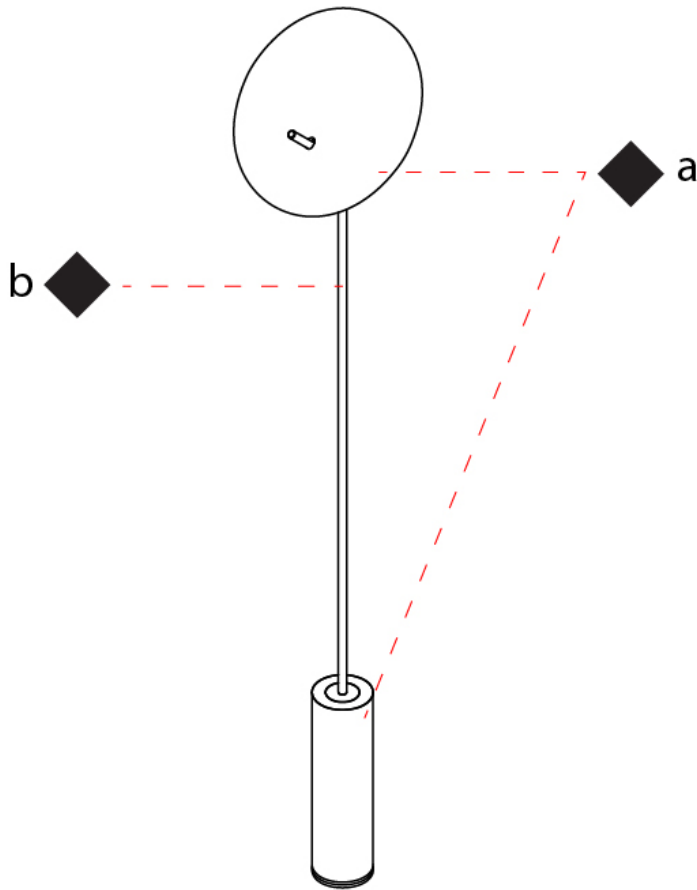

PROJECT	_____
TYPE	_____
SPECIFIER	_____
QUANTITY	_____
DATE	_____