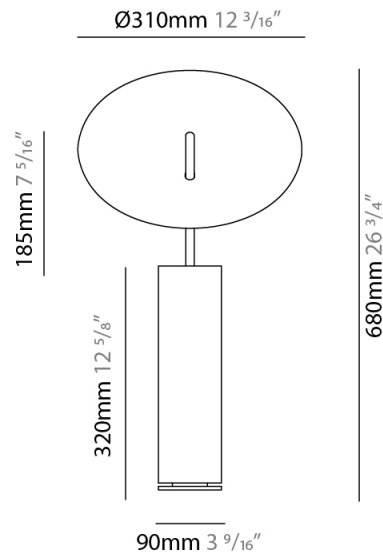

PROJECT
TYPE
SPECIFIER
QUANTITY
DATE

LUA PORTABLE

D44004-

base number   Finish
Options

1. To build a product code in our configurator select the specify button on the base model # product page
2. To build a manual product code on this datasheet choose from the options listed below in blue font and add the suffix to the base model #

GENERAL

Series: Lua
Brand: Icone
Division: Design
Mounting Type: Portable
Mounting Location: Table
Subcategory: Ambient

PHYSICAL

Shape: Round
Diameter (mm): 310
Diameter (in): 12 ³/₁₆
Length (mm): 680
Length (in): 26 ³/₄
Light Distribution: Indirect
Fixture Finish: WHI / DCS / WAM / WGS / CGS
Fixture Material: Aluminum
Upon Request: Bolt Down

ELECTRICAL

Lamp Type: LED
Total Output Wattage (W): 30
Dimming: Electronic Low Voltage Dimming
Driver Location: Inline Transformer Plug
Input Voltage (V): 120

LED

Color Temperature (°K): 3000
Nominal Lumen (lm): 2550
CRI: >90 CRI
Lamp Life (hrs): 50000

OPTICAL

RATINGS AND CERTIFICATIONS

Certified By: Certified for North American Standards
IP rating: IP20