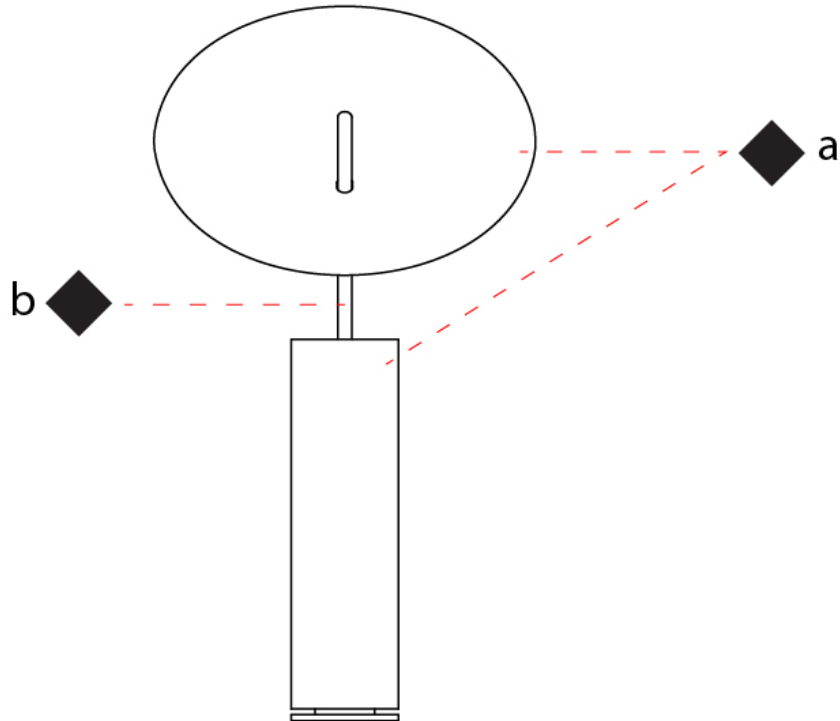

LUA PORTABLE

D44004-

PROJECT	_____
TYPE	_____
SPECIFIER	_____
QUANTITY	_____
DATE	_____