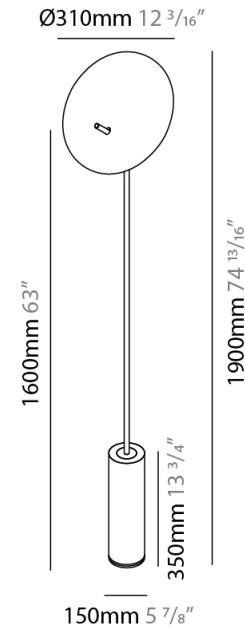

PROJECT	
TYPE	
SPECIFIER	
QUANTITY	
DATE	

LUA PORTABLE

D44006-

base number   Finish
Options

1. To build a product code in our configurator select the specify button on the base model # product page
2. To build a manual product code on this datasheet choose from the options listed below in blue font and add the suffix to the base model #

GENERAL

Series: Lua
Brand: Icone
Division: Design
Mounting Type: Portable
Mounting Location: Floor
Subcategory: Ambient

PHYSICAL

Shape: Round
Diameter (mm): 310
Diameter (in): 12 ³/₁₆
Length (mm): 1900
Length (in): 74 ¹³/₁₆
Light Distribution: Indirect
Fixture Finish: WHI / DCS / WAM / WGS / CGS
Fixture Material: Aluminum
Upon Request: Bolt Down

ELECTRICAL

Lamp Type: LED
Total Output Wattage (W): 30
Dimming: Electronic Low Voltage Dimming
Driver Location: Inline Transformer Plug
Input Voltage (V): 120

LED

Color Temperature (°K): 3000
Nominal Lumen (lm): 2550
CRI: >90 CRI
Lamp Life (hrs): 50000

OPTICAL

RATINGS AND CERTIFICATIONS

Certified By: Certified for North American Standards
IP rating: IP20