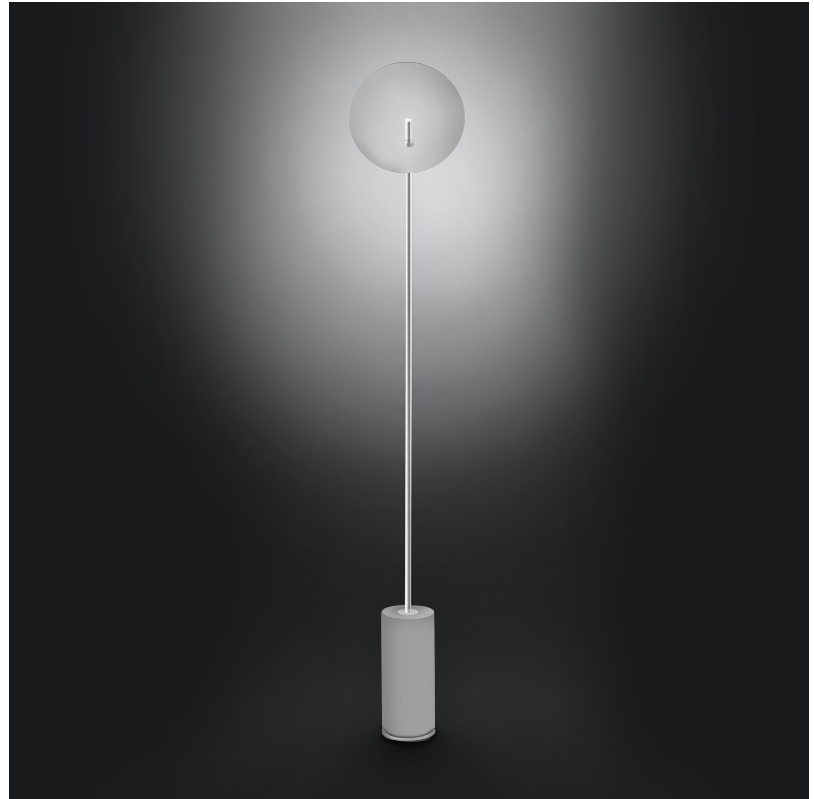

PROJECT	
TYPE	
SPECIFIER	
QUANTITY	
DATE	

LUA PORTABLE

D44006-

base number   Finish
Options

1. To build a product code in our configurator select the specify button on the base model # product page
2. To build a manual product code on this datasheet choose from the options listed below in blue font and add the suffix to the base model #

GENERAL

Series: Lua
Brand: Icone
Division: Design
Mounting Type: Portable
Mounting Location: Floor
Subcategory: Ambient

PHYSICAL

Shape: Round
Diameter (mm): 310
Diameter (in): 12 ³/₁₆
Length (mm): 1900
Length (in): 74 ¹³/₁₆
Light Distribution: Indirect
Fixture Finish: WHI / DCS / WAM / WGS / CGS
Fixture Material: Aluminum
Upon Request: Bolt Down

ELECTRICAL

Lamp Type: LED
Total Output Wattage (W): 30
Dimming: Electronic Low Voltage Dimming
Driver Location: Inline Transformer Plug
Input Voltage (V): 120

LED

Color Temperature (°K): 3000
Nominal Lumen (lm): 2550
CRI: >90 CRI
Lamp Life (hrs): 50000

OPTICAL

RATINGS AND CERTIFICATIONS

Certified By: Certified for North American Standards
IP rating: IP20