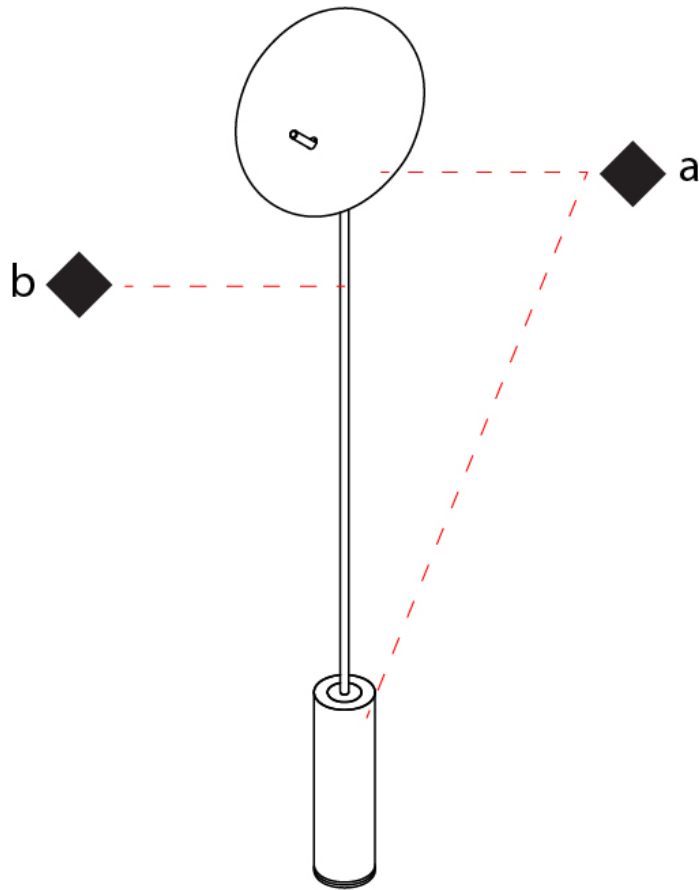

PROJECT	_____
TYPE	_____
SPECIFIER	_____
QUANTITY	_____
DATE	_____

D