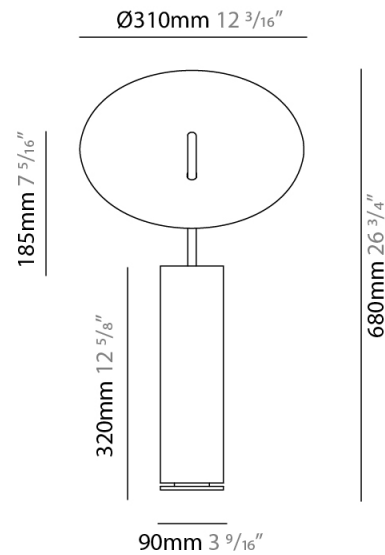

PROJECT
TYPE
SPECIFIER
QUANTITY
DATE

LUA PORTABLE

D44004-

base number   Finish
Options

1. To build a product code in our configurator select the specify button on the base model # product page
2. To build a manual product code on this datasheet choose from the options listed below in blue font and add the suffix to the base model #

GENERAL

Series: Lua
Brand: Icone
Division: Design
Mounting Type: Portable
Mounting Location: Table
Subcategory: Ambient

PHYSICAL

Shape: Round
Diameter (mm): 310
Diameter (in): 12 ³/₁₆
Length (mm): 680
Length (in): 26 ³/₄
Light Distribution: Indirect
Fixture Finish: WHI / DCS / WAM / WGS / CGS
Fixture Material: Aluminum
Upon Request: Bolt Down

ELECTRICAL

Lamp Type: LED
Total Output Wattage (W): 30
Dimming: Electronic Low Voltage Dimming
Driver Location: Inline Transformer Plug
Input Voltage (V): 120

LED

Color Temperature (°K): 3000
Nominal Lumen (lm): 2550
CRI: >90 CRI
Lamp Life (hrs): 50000

OPTICAL

RATINGS AND CERTIFICATIONS

Certified By: Certified for North American Standards
IP rating: IP20