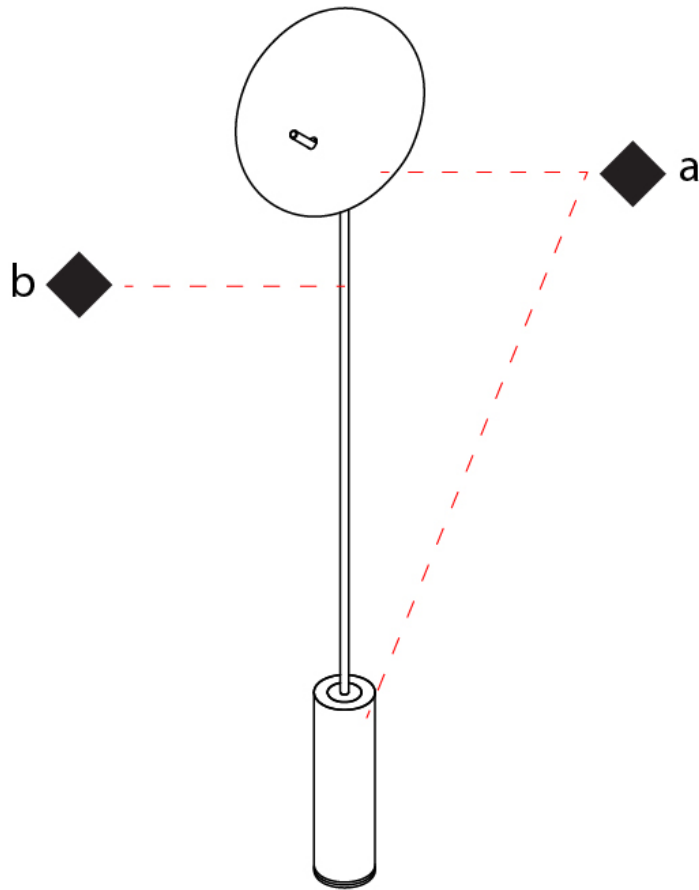

PROJECT	_____
TYPE	_____
SPECIFIER	_____
QUANTITY	_____
DATE	_____