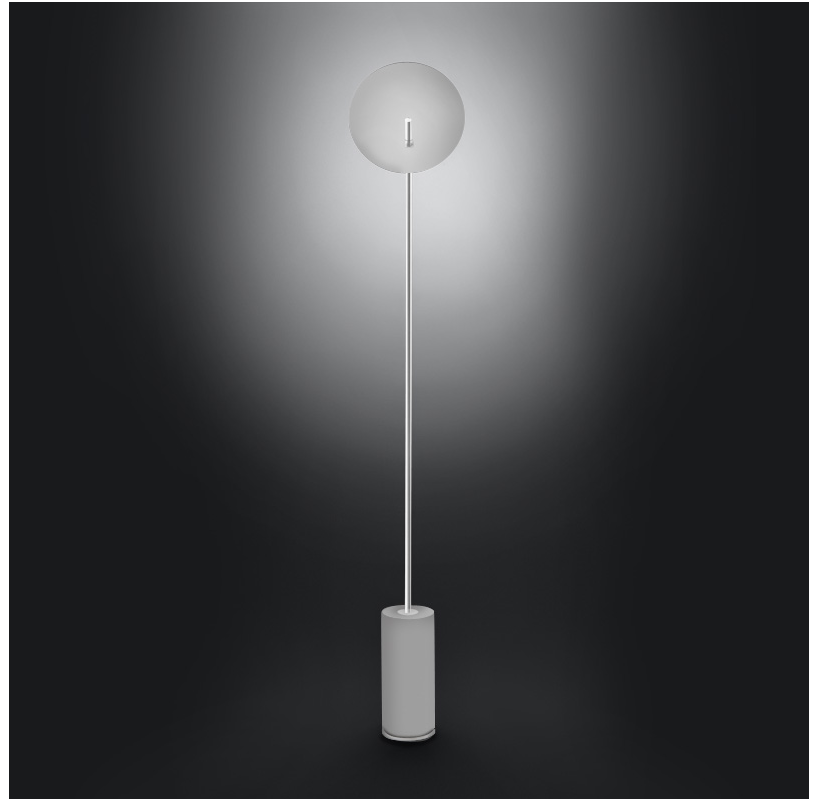

PROJECT	_____
TYPE	_____
SPECIFIER	_____
QUANTITY	_____
DATE	_____

LUA PORTABLE

D44006-

base number   Finish
Options

1. To build a product code in our configurator select the specify button on the base model # product page
2. To build a manual product code on this datasheet choose from the options listed below in blue font and add the suffix to the base model #

GENERAL

Series: Lua
Brand: Icone
Division: Design
Mounting Type: Portable
Mounting Location: Floor
Subcategory: Ambient

PHYSICAL

Shape: Round
Diameter (mm): 310
Diameter (in): 12 ³/₁₆
Length (mm): 1900
Length (in): 74 ¹³/₁₆
Light Distribution: Indirect
Fixture Finish: WHI / DCS / WAM / WGS / CGS
Fixture Material: Aluminum
Upon Request: Bolt Down

ELECTRICAL

Lamp Type: LED
Total Output Wattage (W): 30
Dimming: Electronic Low Voltage Dimming
Driver Location: Inline Transformer Plug
Input Voltage (V): 120

LED

Color Temperature (°K): 3000
Nominal Lumen (lm): 2550
CRI: >90 CRI
Lamp Life (hrs): 50000

OPTICAL

RATINGS AND CERTIFICATIONS

Certified By: Certified for North American Standards
IP rating: IP20