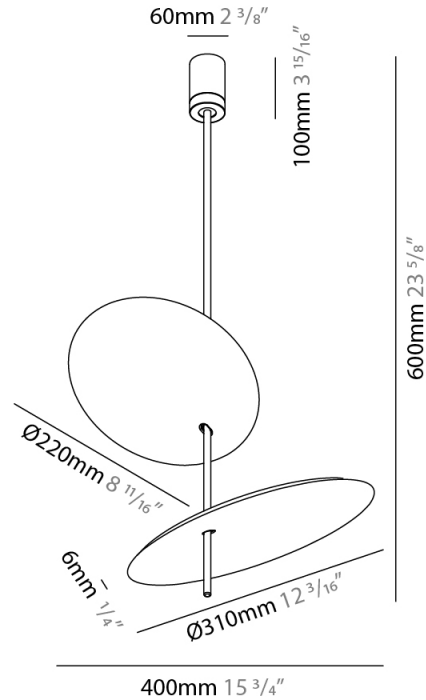

PROJECT	_____
TYPE	_____
SPECIFIER	_____
QUANTITY	_____
DATE	_____

LUA DOUBLE SUSPENSION

D41033-

base number   Finish
Options

1. To build a product code in our configurator select the specify button on the base model # product page
2. To build a manual product code on this datasheet choose from the options listed below in blue font and add the suffix to the base model #

GENERAL

Series: Lua
Subseries: Lua Double
Brand: Icone
Division: Design
Mounting Type: Suspension
Mounting Location: Ceiling
Subcategory: Pendant

PHYSICAL

Shape: Disc
Diameter (mm): 310
Diameter (in): 12 ³/₁₆
Width (mm): 400
Width (in): 15 ³/₄
Height (mm): 600
Height (in): 23 ⁵/₈
Light Distribution: Indirect
Fixture Finish: WHI / DCS / WAM / WGS / CGS
Fixture Material: Aluminum

ELECTRICAL

Lamp Type: LED
Input Wattage (W): 50
Dimming: Electronic Low Voltage Dimming
Input Voltage (V): 120Vac Direct Line

LED

Color Temperature (°K): 3000
Nominal Lumen (lm): 4250
CRI: >90 CRI
Lamp Life (hrs): 50000

OPTICAL

RATINGS AND CERTIFICATIONS

Certified By: Certified for North American Standards
IP rating: IP20