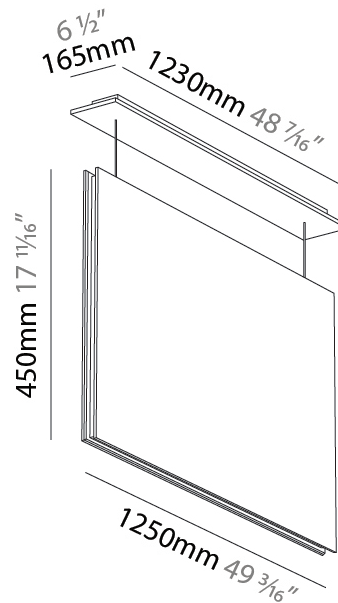

A300916-

base number   LED Dimming   Color Temperature   Acoustic Options   Cable Length

1. To build a product code in our configurator select the specify button on the base model # product page
2. To build a manual product code on this datasheet choose from the options listed below in blue font and add the suffix to the base model #

GENERAL

Series: Lullaby
Partner: Prolicht
Division: Architectural
Installation: Suspension
Product Type: Acoustic
Mounting Location: Ceiling
Light Distribution: Direct

PHYSICAL

Shape: Rectangle
Length (mm): 1250
Length (in): 49 ⁷/₁₆
Width (mm): 50
Width (in): 1 ¹⁵/₁₆
Height (mm): 850
Height (in): 33 ⁷/₁₆
Holder Finish: BLK
Acoustic Finish: SFW / CYW / SEE / SYN / MTS / PMB / TTN / CYB / STO / DPE / BES / SHB / ARE / ANE / VRD / CRF
Fixture Material: Aluminum
Primary Material: Acoustic
Cable Details: 2000mm / 6000mm Transparent Cable

ELECTRICAL

Lamp Type: LED
Input Wattage (W): 26
Total Output Wattage (W): 23.7
Dimming: [Non-Dimming](#) / [0-10V Dimming](#) / [Matter Dimming](#)
Driver Included: Yes
Driver Location: Integrated
Driver Type: Constant Current - Universal
Driver Class: Class 2
Input Voltage (V): 120 - 277

LED

Color Temperature (°K): [2700](#) / [3000](#) / [3500](#) / [4000](#)
Max. Delivered Lumen (lm): 3432 / 3482 / 3515 / 3582
Nominal Lumen (lm): 4100 / 4160 / 4200 / 4280
CRI: >90 CRI
Lamp Life (hrs): 80000

OPTICAL

Beam Angle: 80

RATINGS AND CERTIFICATIONS

Certified By: Certified for North American Standards
IP rating: IP20