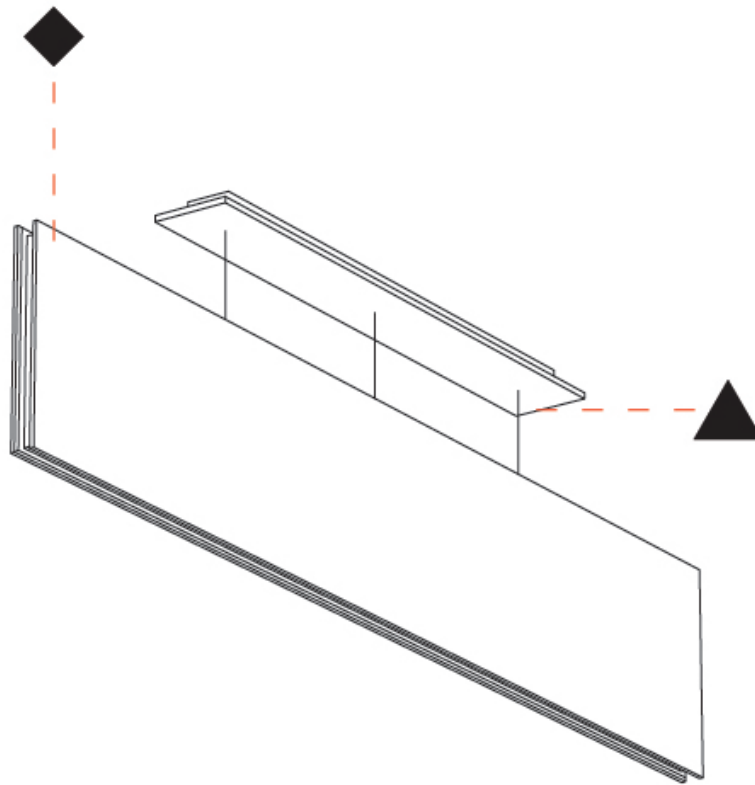

A300919-

PROJECT

TYPE

SPECIFIER

QUANTITY

DATE

A