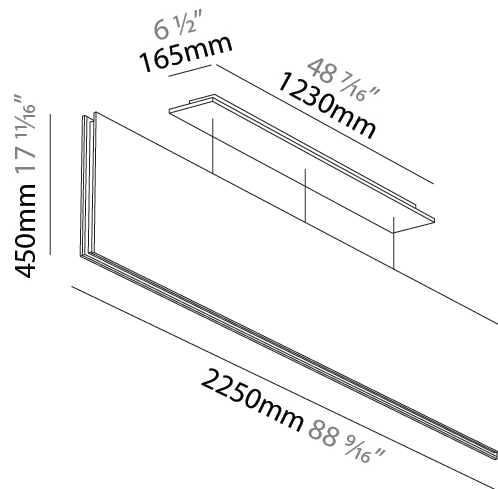

base number	LED Dimming	Color Temperature	Acoustic Options	Cable Length

1. To build a product code in our configurator select the specify button on the base model # product page
2. To build a manual product code on this datasheet choose from the options listed below in blue font and add the suffix to the base model #

GENERAL

Series: Lullaby
Partner: Prolicht
Division: Architectural
Installation: Suspension
Product Type: Acoustic
Mounting Location: Ceiling
Light Distribution: Direct

PHYSICAL

Shape: Rectangle
Length (mm): 2250
Length (in): 88 ⁹/₁₆
Width (mm): 50
Width (in): 1 ¹⁵/₁₆
Height (mm): 450
Height (in): 17 ¹¹/₁₆
Holder Finish: BLK
Acoustic Finish: SFW / CYW / SEE / SYN / MTS / PMB / TTN / CYB / STO / DPE / BES / SHB / ARE / ANE / VRD / CRF
Fixture Material: Aluminum
Primary Material: Acoustic
Cable Details: 2000mm / 6000mm Transparent Cable

ELECTRICAL

Lamp Type: LED
Input Wattage (W): 47
Total Output Wattage (W): 42.7
Dimming: Non-Dimming / 0-10V Dimming / Matter Dimming
Driver Included: Yes
Driver Location: Integrated
Driver Type: Constant Current - Universal
Driver Class: Class 2
Input Voltage (V): 120 - 277

LED

Color Temperature (°K): 2700 / 3000 / 3500 / 4000
Max. Delivered Lumen (lm): 6286 / 6378 / 6445 / 6562
Nominal Lumen (lm): 7510 / 7620 / 7700 / 7840
CRI: >90 CRI
Lamp Life (hrs): 80000

OPTICAL

Beam Angle: 80

RATINGS AND CERTIFICATIONS

Certified By: Certified for North American Standards
IP rating: IP20