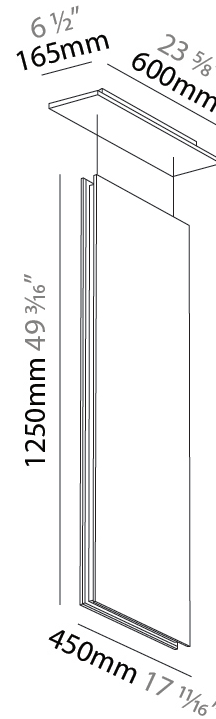

1. To build a product code in our configurator select the specify button on the base model # product page
2. To build a manual product code on this datasheet choose from the options listed below in blue font and add the suffix to the base model #

GENERAL

Series: Lullaby
Partner: Prolicht
Division: Architectural
Installation: Suspension
Product Type: Acoustic
Mounting Location: Ceiling
Light Distribution: Direct

PHYSICAL

Shape: Rectangle
Length (mm): 450
Length (in): 17 ¹¹/₁₆
Width (mm): 50
Width (in): 1 ¹⁵/₁₆
Height (mm): 1250
Height (in): 49 ³/₁₆
Holder Finish: BLK
Acoustic Finish: SFW / CYW / SEE / SYN / MTS / PMB / TTN / CYB / STO / DPE / BES / SHB / ARE / ANE / VRD / CRF
Fixture Material: Aluminum
Primary Material: Acoustic
Cable Details: 2000mm / 6000mm Transparent Cable

ELECTRICAL

Lamp Type: LED
Input Wattage (W): 9
Total Output Wattage (W): 8.2
Dimming: [Non-Dimming](#) / [0-10V Dimming](#) / [Matter Dimming](#)
Driver Included: Yes
Driver Location: Integrated
Driver Type: Constant Current - Universal
Driver Class: Class 2
Input Voltage (V): 120 - 277

LED

Color Temperature (°K): [2700](#) / [3000](#) / [3500](#) / [4000](#)
Max. Delivered Lumen (lm): [1138](#) / [1155](#) / [1172](#) / [1189](#)
Nominal Lumen (lm): [1360](#) / [1380](#) / [1400](#) / [1420](#)
CRI: >90 CRI
Lamp Life (hrs): 80000

OPTICAL

Beam Angle: 80

RATINGS AND CERTIFICATIONS

Certified By: Certified for North American Standards
IP rating: IP20

PROJECT
TYPE
SPECIFIER
QUANTITY
DATE