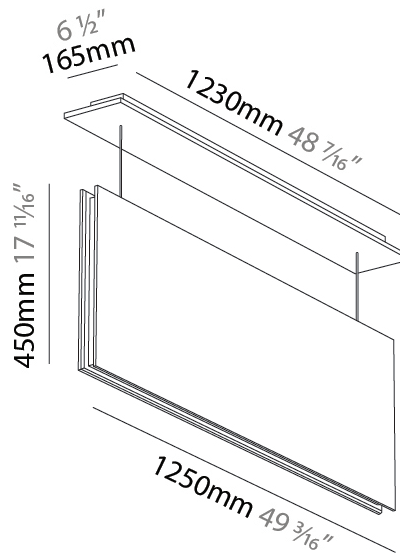

A300915-

base number   LED Dimming   Color Temperature   Acoustic Options   Acoustic Options   Cable Length

1. To build a product code in our configurator select the specify button on the base model # product page
2. To build a manual product code on this datasheet choose from the options listed below in blue font and add the suffix to the base model #

GENERAL

Series: Lullaby
Partner: Prolicht
Division: Architectural
Installation: Suspension
Product Type: Acoustic
Mounting Location: Ceiling
Light Distribution: Direct

PHYSICAL

Shape: Rectangle
Length (mm): 1250
Length (in): 49 ⁷/₁₆
Width (mm): 50
Width (in): 1 ¹⁵/₁₆
Height (mm): 450
Height (in): 17 ¹¹/₁₆
Acoustic Finish: SFW / CYW / SEE / SYN / MTS / PMB / TTN / CYB / STO / DPE / BES / SHB / ARE / ANE / VRD / CRF
Fixture Material: Aluminum
Primary Material: Acoustic
[Cable Details: 2000mm / 6000mm Transparent Cable](#)

ELECTRICAL

Lamp Type: LED
Input Wattage (W): 26
Total Output Wattage (W): 23.7
[Dimming: Non-Dimmable / 0-10V Dimming](#)
Driver Included: Yes
Driver Location: Integrated
Driver Type: Constant Current - Universal
Driver Class: Class 2
Input Voltage (V): 120 - 277

LED

[Color Temperature (°K): 2700 / 3000 / 3500 / 4000](#)
Max. Delivered Lumen (lm): 3432 / 3482 / 3515 / 3582
Nominal Lumen (lm): 4100 / 4160 / 4200 / 4280
CRI: >90 CRI
Lamp Life (hrs): 80000

OPTICAL

Beam Angle: 80

RATINGS AND CERTIFICATIONS

Certified By: Certified for North American Standards
IP rating: IP20