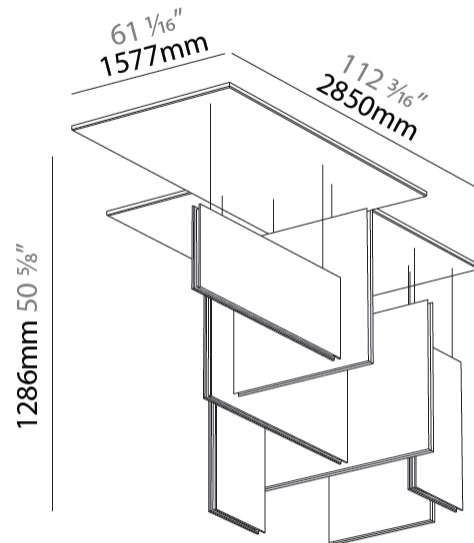

GENERAL

Series: Lullaby
Partner: Prolicht
Division: Architectural
Installation: Suspension
Product Type: Acoustic
Mounting Location: Ceiling
Light Distribution: Direct

PHYSICAL

Shape: Rectangle
Length (mm): 2250
Length (in): 88 ⁹/₁₆
Width (mm): 50
Width (in): 1 ¹⁵/₁₆
Height (mm): 450
Height (in): 17 ¹¹/₁₆
Holder Finish: SSR / BKV / CWI / CRY / HAB / LAG / UFT / ITA / RUA / RUR / MIC / FTG / MYG / TWT / LOD / PUS / FRO / FUP / KIA / POP / BLS / SPG / MEY / GOH / GUM / CHC / COM / ABZ / JAG
Acoustic Finish: SFW / CYW / SEE / SYN / MTS / PMB / TTN / CYB / STO / DPE / BES / SHB / ARE / ANE / VRD / CRF
Fixture Material: Aluminum / Material
Primary Material: Acoustic
Cable Details: 2000mm / 6000mm Transparent Cable

ELECTRICAL

Lamp Type: LED
Input Wattage (W): 47
Total Output Wattage (W): 42.7
Dimming: Non-Dimming / 0-10V Dimming / Matter Dimming
Driver Included: Yes
Driver Location: Integrated
Driver Type: Constant Current - Universal
Driver Class: Class 2
Input Voltage (V): 120 - 277

LED

Color Temperature (°K): 2700 / 3000 / 3500 / 4000
Max. Delivered Lumen (lm): 6286 / 6378 / 6445 / 6562
Nominal Lumen (lm): 7510 / 7620 / 7700 / 7840
CRI: >90 CRI
Lamp Life (hrs): 80000

OPTICAL

Beam Angle: 80

RATINGS AND CERTIFICATIONS

Certified By: Certified for North American Standards
IP rating: IP20