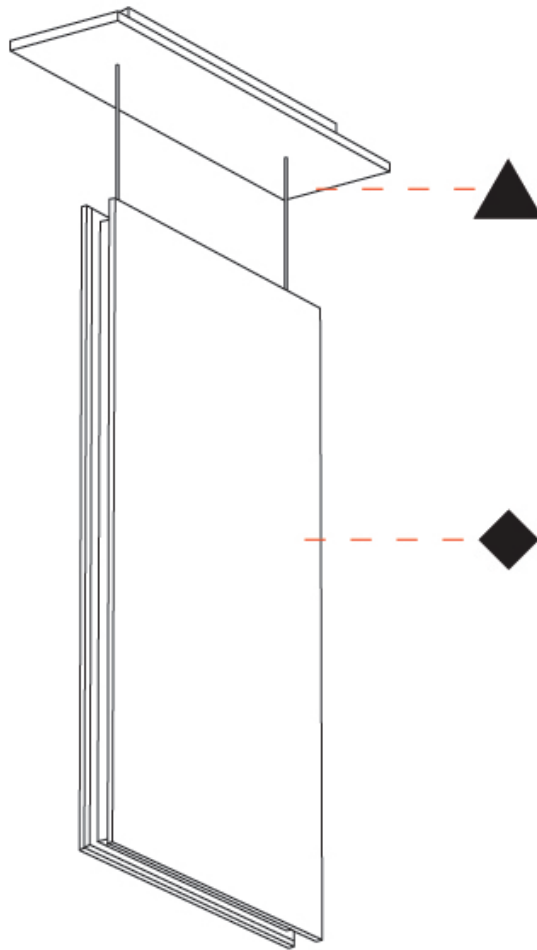

A300917-

PROJECT	_____
TYPE	_____
SPECIFIER	_____
QUANTITY	_____
DATE	_____

A