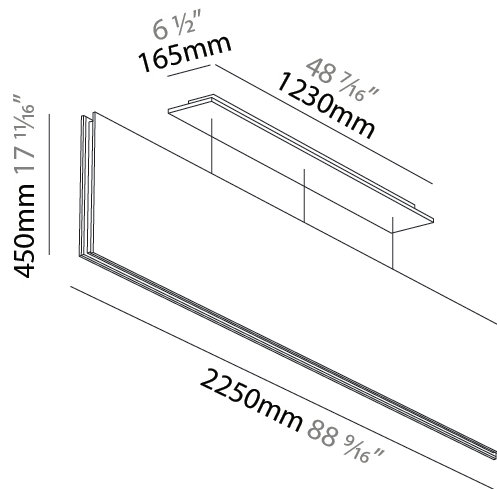

base number	LED Dimming	Color Temperature	Acoustic Options	Cable Length

1. To build a product code in our configurator select the specify button on the base model # product page
2. To build a manual product code on this datasheet choose from the options listed below in blue font and add the suffix to the base model #

GENERAL

Series: Lullaby
Partner: Prolicht
Division: Architectural
Installation: Suspension
Product Type: Acoustic
Mounting Location: Ceiling
Light Distribution: Direct

PHYSICAL

Shape: Rectangle
Length (mm): 2250
Length (in): 88 ⁹/₁₆
Width (mm): 50
Width (in): 1 ¹⁵/₁₆
Height (mm): 450
Height (in): 17 ¹¹/₁₆
Holder Finish: BLK
Acoustic Finish: SFW / CYW / SEE / SYN / MTS / PMB / TTN / CYB / STO / DPE / BES / SHB / ARE / ANE / VRD / CRF
Fixture Material: Aluminum
Primary Material: Acoustic
Cable Details: 2000mm / 6000mm Transparent Cable

ELECTRICAL

Lamp Type: LED
Input Wattage (W): 47
Total Output Wattage (W): 42.7
Dimming: Non-Dimming / 0-10V Dimming / Matter Dimming
Driver Included: Yes
Driver Location: Integrated
Driver Type: Constant Current - Universal
Driver Class: Class 2
Input Voltage (V): 120 - 277

LED

Color Temperature (°K): 2700 / 3000 / 3500 / 4000
Max. Delivered Lumen (lm): 6286 / 6378 / 6445 / 6562
Nominal Lumen (lm): 7510 / 7620 / 7700 / 7840
CRI: >90 CRI
Lamp Life (hrs): 80000

OPTICAL

Beam Angle: 80

RATINGS AND CERTIFICATIONS

Certified By: Certified for North American Standards
IP rating: IP20