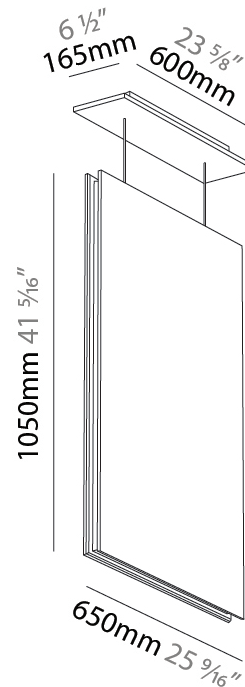

A300918-

base number	LED Dimming	Color Temperature	Acoustic Options	Cable Length

1. To build a product code in our configurator select the specify button on the base model # product page
2. To build a manual product code on this datasheet choose from the options listed below in blue font and add the suffix to the base model #

GENERAL

Series: Lullaby
Partner: Prolicht
Division: Architectural
Installation: Suspension
Product Type: Acoustic
Mounting Location: Ceiling
Light Distribution: Direct

PHYSICAL

Shape: Rectangle
Length (mm): 650
Length (in): 25 5/16
Width (mm): 50
Width (in): 1 15/16
Height (mm): 1050
Height (in): 41 5/16
Acoustic Finish: SFW / CYW / SEE / SYN / MTS / PMB / TTN / CYB / STO / DPE / BES / SHB / ARE / ANE / VRD / CRF
Fixture Material: Aluminum
Primary Material: Acoustic
Cable Details: 2000mm / 6000mm Transparent Cable

ELECTRICAL

Lamp Type: LED (Zhaga Standard)
Input Wattage (W): 13
Total Output Wattage (W): 11.8
Dimming: Non-Dimmable / 0-10V Dimming
Driver Included: Yes
Driver Location: Integrated
Driver Type: Constant Current - Universal
Driver Class: Class 2
Input Voltage (V): 120 - 277

LED

Color Temperature (°K): 2700 / 3000 / 3500 / 4000
Max. Delivered Lumen (lm): 1716 / 1741 / 1758 / 1791
Nominal Lumen (lm): 2050 / 2080 / 2100 / 2140
CRI: >90 CRI
Lamp Life (hrs): 80000

OPTICAL

Beam Angle: 80

RATINGS AND CERTIFICATIONS

Certified By: Certified for North American Standards
IP rating: IP20