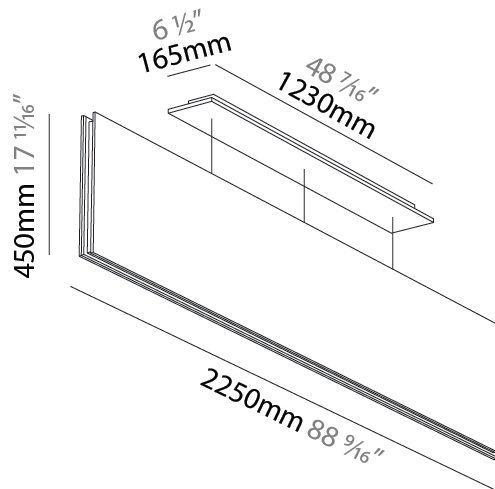

base number	LED Dimming	Color Temperature	Finish Options	Cable Length

1. To build a product code in our configurator select the specify button on the base model # product page
2. To build a manual product code on this datasheet choose from the options listed below in blue font and add the suffix to the base model #

GENERAL

Series: Lullaby
Brand: Prolicht
Division: Architectural
Mounting Type: Suspension
Mounting Location: Ceiling
Subcategory: Acoustic

PHYSICAL

Shape: Rectangle
Length (mm): 2250
Length (in): 88 ³/₁₆
Width (mm): 50
Width (in): 1 ¹⁵/₁₆
Height (mm): 450
Height (in): 17 ¹/₁₆
Light Distribution: Direct
Fixture Finish: ANC / ASH / BNA / BTC / BZE / CEL / EGG / EVG / FOG / FOS / FST / FUA / IRI / IRO / KHA / LIC / LIM / MER / MSN / MUS / ONX / PEA / PLU / POL / PPY / RAY / ROY / RST / STE / SWD / TAN / TAU
Fixture Material: Aluminum
Cable Details: 2,000mm / 6,000mm Transparent Cable

ELECTRICAL

Lamp Type: LED
Input Wattage (W): 47
Total Output Wattage (W): 42.7
Dimming: Non-Dimmable / 0-10V Dimming
Driver Included: Yes
Driver Location: Integrated
Driver Type: Constant Current - Universal
Driver Class: Class 2
Input Voltage (V): 120 - 277

LED

Color Temperature (°K): 2700 / 3000 / 3500 / 4000
Max. Delivered Lumen (lm): 6286 / 6378 / 6445 / 6562
Nominal Lumen (lm): 7510 / 7620 / 7700 / 7840
CRI: >90 CRI
Lamp Life (hrs): 80000

OPTICAL

Beam Angle: 80

RATINGS AND CERTIFICATIONS

Certified By: Certified for North American Standards
IP rating: IP20