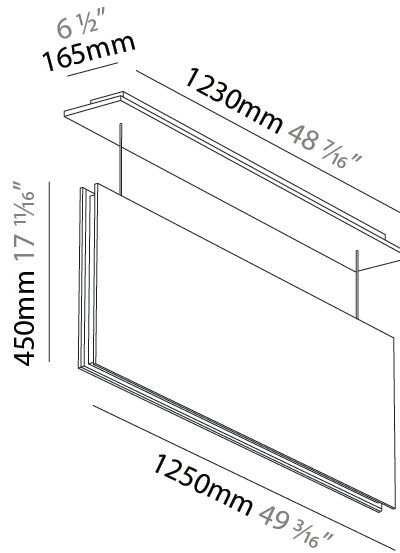

A300915-

base number   LED Dimming   Color Temperature   Acoustic Options   Acoustic Options   Cable Length

1. To build a product code in our configurator select the specify button on the base model # product page
2. To build a manual product code on this datasheet choose from the options listed below in blue font and add the suffix to the base model #

GENERAL

Series: Lullaby
Partner: Prolicht
Division: Architectural
Installation: Suspension
Product Type: Acoustic
Mounting Location: Ceiling
Light Distribution: Direct

PHYSICAL

Shape: Rectangle
Length (mm): 1250
Length (in): 49 ⁷/₁₆
Width (mm): 50
Width (in): 1 ¹⁵/₁₆
Height (mm): 450
Height (in): 17 ¹¹/₁₆
Acoustic Finish: SFW / CYW / SEE / SYN / MTS / PMB / TTN / CYB / STO / DPE / BES / SHB / ARE / ANE / VRD / CRF
Fixture Material: Aluminum
Primary Material: Acoustic
[Cable Details: 2000mm / 6000mm Transparent Cable](#)

ELECTRICAL

Lamp Type: LED
Input Wattage (W): 26
Total Output Wattage (W): 23.7
[Dimming: Non-Dimmable / 0-10V Dimming](#)
Driver Included: Yes
Driver Location: Integrated
Driver Type: Constant Current - Universal
Driver Class: Class 2
Input Voltage (V): 120 - 277

LED

[Color Temperature (°K): 2700 / 3000 / 3500 / 4000](#)
Max. Delivered Lumen (lm): 3432 / 3482 / 3515 / 3582
Nominal Lumen (lm): 4100 / 4160 / 4200 / 4280
CRI: >90 CRI
Lamp Life (hrs): 80000

OPTICAL

Beam Angle: 80

RATINGS AND CERTIFICATIONS

Certified By: Certified for North American Standards
IP rating: IP20