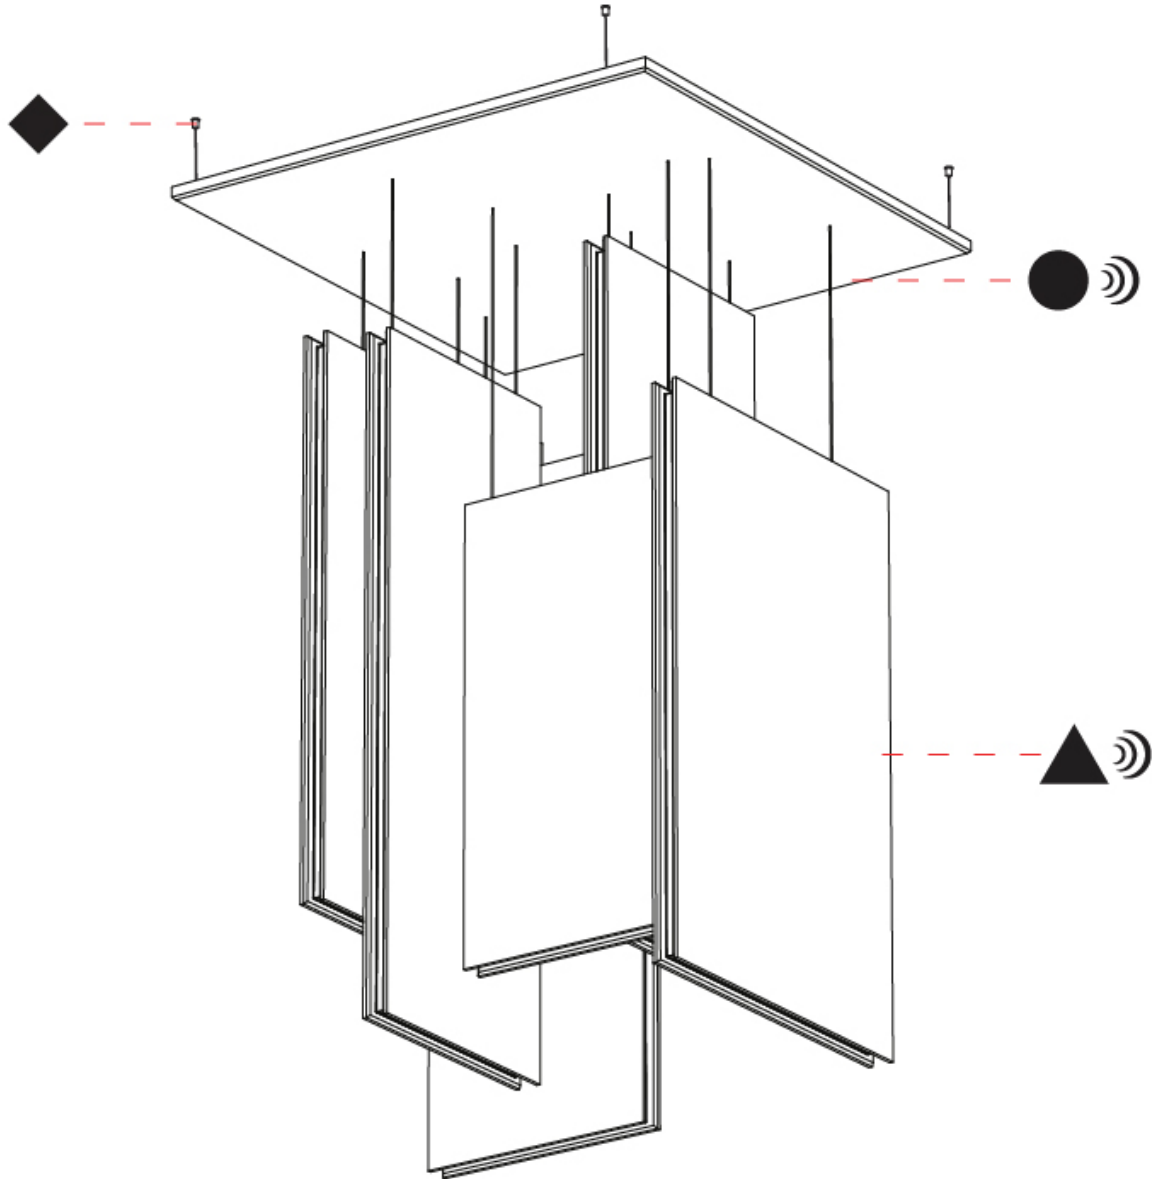

A300913-

PROJECT	_____
TYPE	_____
SPECIFIER	_____
QUANTITY	_____
DATE	_____

A