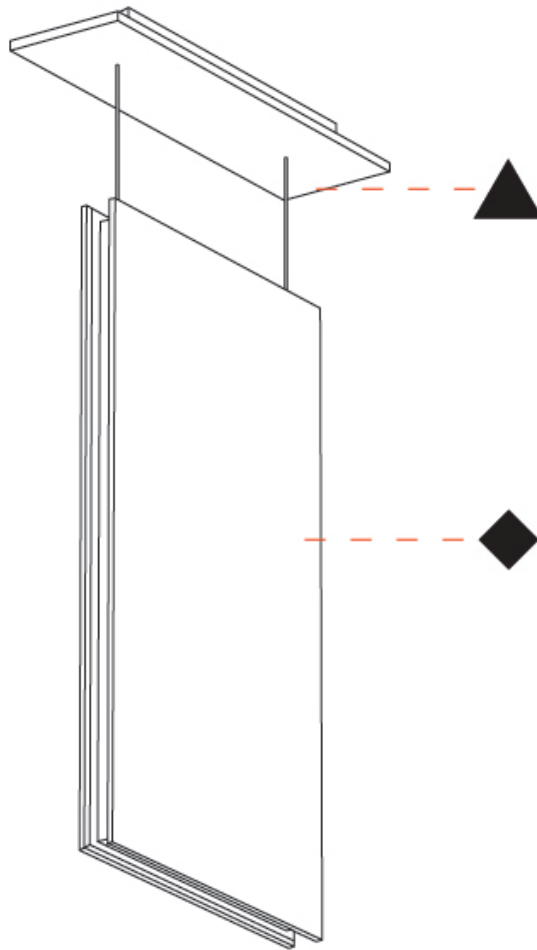

A300917-

PROJECT

TYPE

SPECIFIER

QUANTITY

DATE

A