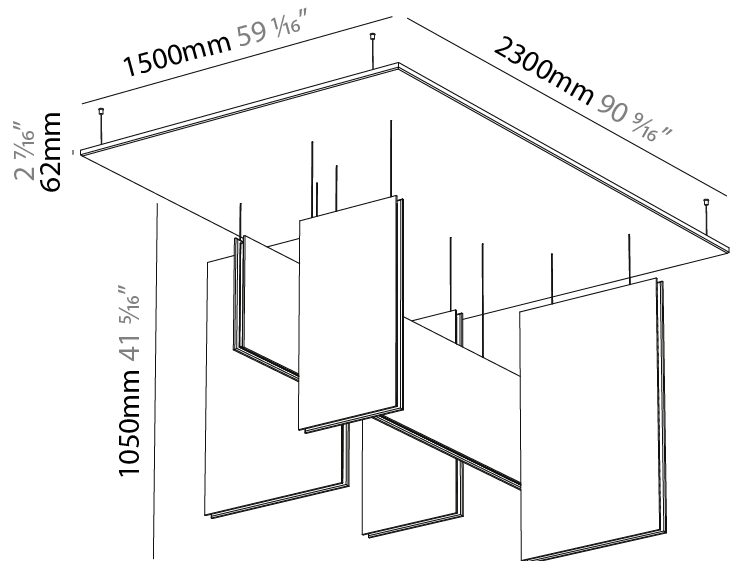

GENERAL

Series: Lullaby
Partner: Prolicht
Division: Architectural
Installation: Suspension
Product Type: Acoustic
Mounting Location: Ceiling
Light Distribution: Direct

PHYSICAL

Shape: Abstract
Length (mm): 2300
Length (in): 90 ⁵/₁₆
Width (mm): 1500
Width (in): 59 ¹/₁₆
Height (mm): 1050
Height (in): 41 ⁵/₁₆
Holder Finish: SSR / BKV / CWI / CRY / HAB / LAG / UFT / ITA / RUA / RUR / MIC / FTG / MYG / TWT / LOD / PUS / FRO / FUP / KIA / POP / BLS / SPG / MEY / GOH / GUM / CHC / COM / ABZ / JAG
Acoustic Finish: SFW / CYW / SEE / SYN / MTS / PMB / TTN / CYB / STO / DPE / BES / SHB / ARE / ANE / VRD / CRF
Fixture Material: Aluminum
Primary Material: Acoustic
Cable Details: 2,000mm / 6,000mm Transparent Cable

ELECTRICAL

Lamp Type: LED
Input Wattage (W): 90
Total Output Wattage (W): 81.8
Dimming: Non-Dimming / 0-10V Dimming / Matter Dimming
Driver Included: Yes
Driver Location: Integrated
Driver Type: Constant Current - Universal
Driver Class: Class 2
Input Voltage (V): 120 - 277

LED

Color Temperature (°K): 2700 / 3000 / 3500 / 4000
Max. Delivered Lumen (lm): 11994 / 12170 / 12304 / 12522
Nominal Lumen (lm): 14330 / 14540 / 14700 / 14960
CRI: >90 CRI
Lamp Life (hrs): 50000

OPTICAL

Beam Angle: 80

RATINGS AND CERTIFICATIONS

Certified By: Certified for North American Standards
IP rating: IP20