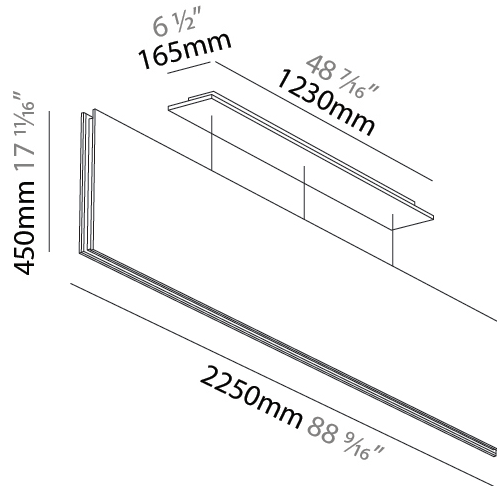

base number	LED Dimming	Color Temperature	Acoustic Options	Cable Length

1. To build a product code in our configurator select the specify button on the base model # product page
2. To build a manual product code on this datasheet choose from the options listed below in blue font and add the suffix to the base model #

GENERAL

Series: Lullaby
Partner: Prolicht
Division: Architectural
Installation: Suspension
Product Type: Acoustic
Mounting Location: Ceiling
Light Distribution: Direct

PHYSICAL

Shape: Rectangle
Length (mm): 2250
Length (in): 88 ⁹/₁₆
Width (mm): 50
Width (in): 1 ¹⁵/₁₆
Height (mm): 450
Height (in): 17 ¹¹/₁₆
Holder Finish: BLK
Acoustic Finish: SFW / CYW / SEE / SYN / MTS / PMB / TTN / CYB / STO / DPE / BES / SHB / ARE / ANE / VRD / CRF
Fixture Material: Aluminum
Primary Material: Acoustic
Cable Details: 2000mm / 6000mm Transparent Cable

ELECTRICAL

Lamp Type: LED
Input Wattage (W): 47
Total Output Wattage (W): 42.7
Dimming: Non-Dimming / 0-10V Dimming / Matter Dimming
Driver Included: Yes
Driver Location: Integrated
Driver Type: Constant Current - Universal
Driver Class: Class 2
Input Voltage (V): 120 - 277

LED

Color Temperature (°K): 2700 / 3000 / 3500 / 4000
Max. Delivered Lumen (lm): 6286 / 6378 / 6445 / 6562
Nominal Lumen (lm): 7510 / 7620 / 7700 / 7840
CRI: >90 CRI
Lamp Life (hrs): 80000

OPTICAL

Beam Angle: 80

RATINGS AND CERTIFICATIONS

Certified By: Certified for North American Standards
IP rating: IP20