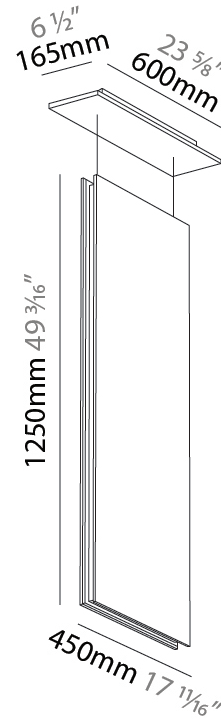

1. To build a product code in our configurator select the specify button on the base model # product page
2. To build a manual product code on this datasheet choose from the options listed below in blue font and add the suffix to the base model #

GENERAL

Series: Lullaby
Partner: Prolicht
Division: Architectural
Installation: Suspension
Product Type: Acoustic
Mounting Location: Ceiling
Light Distribution: Direct

PHYSICAL

Shape: Rectangle
Length (mm): 450
Length (in): 17 ¹¹/₁₆
Width (mm): 50
Width (in): 1 ¹⁵/₁₆
Height (mm): 1250
Height (in): 49 ³/₁₆
Holder Finish: BLK
Acoustic Finish: SFW / CYW / SEE / SYN / MTS / PMB / TTN / CYB / STO / DPE / BES / SHB / ARE / ANE / VRD / CRF
Fixture Material: Aluminum
Primary Material: Acoustic
Cable Details: 2000mm / 6000mm Transparent Cable

ELECTRICAL

Lamp Type: LED
Input Wattage (W): 9
Total Output Wattage (W): 8.2
Dimming: [Non-Dimming](#) / [0-10V Dimming](#) / [Matter Dimming](#)
Driver Included: Yes
Driver Location: Integrated
Driver Type: Constant Current - Universal
Driver Class: Class 2
Input Voltage (V): 120 - 277

LED

Color Temperature (°K): [2700](#) / [3000](#) / [3500](#) / [4000](#)
Max. Delivered Lumen (lm): [1138](#) / [1155](#) / [1172](#) / [1189](#)
Nominal Lumen (lm): [1360](#) / [1380](#) / [1400](#) / [1420](#)
CRI: >90 CRI
Lamp Life (hrs): 80000

OPTICAL

Beam Angle: 80

RATINGS AND CERTIFICATIONS

Certified By: Certified for North American Standards
IP rating: IP20

PROJECT
TYPE
SPECIFIER
QUANTITY
DATE