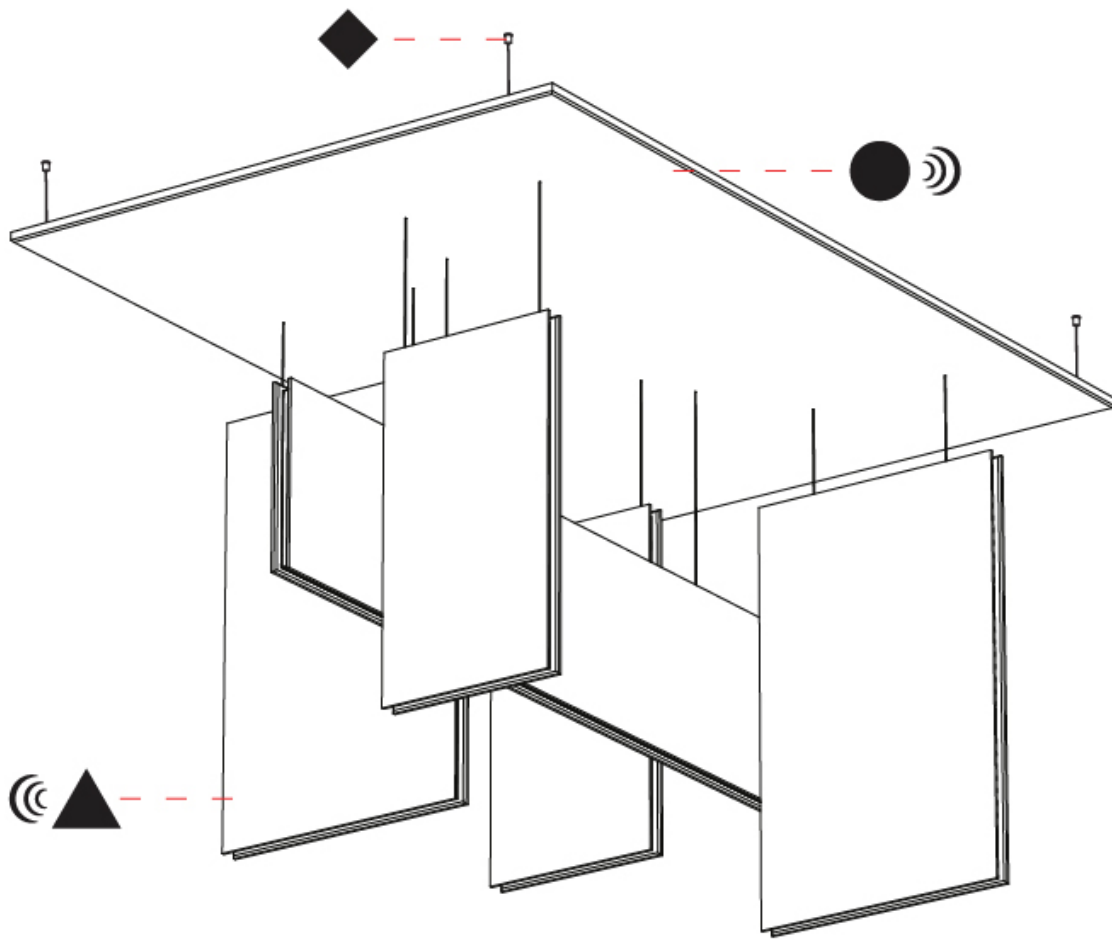

A300912-

PROJECT	_____
TYPE	_____
SPECIFIER	_____
QUANTITY	_____
DATE	_____

A