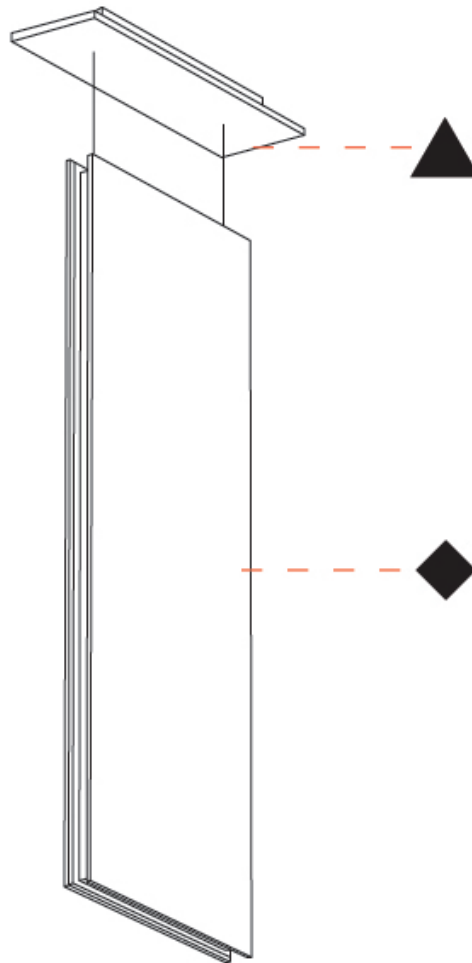

A300914-

PROJECT

TYPE

SPECIFIER

QUANTITY

DATE

A