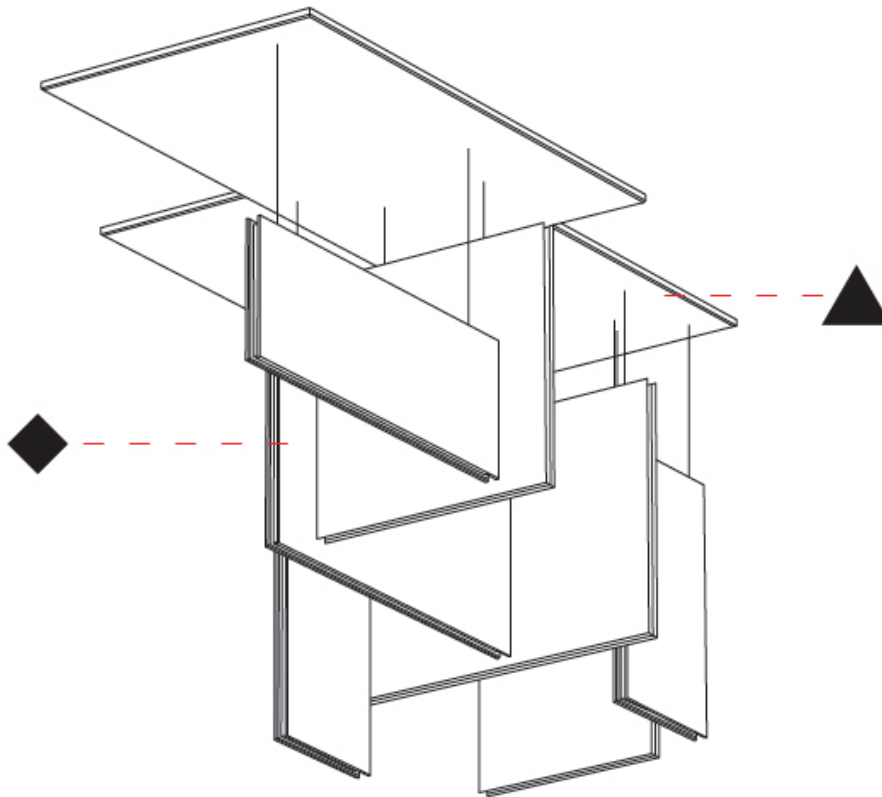

A300698-

PROJECT _____

TYPE _____

SPECIFIER _____

QUANTITY _____

DATE _____

A