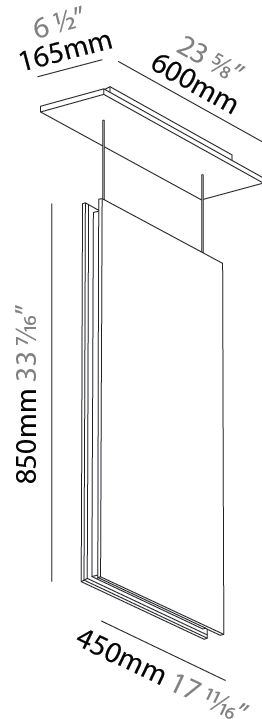

A300917-

base number	LED Dimming	Color Temperature	Acoustic Options	Cable Length

1. To build a product code in our configurator select the specify button on the base model # product page
2. To build a manual product code on this datasheet choose from the options listed below in blue font and add the suffix to the base model #

GENERAL

Series: Lullaby
Partner: Prolicht
Division: Architectural
Installation: Suspension
Product Type: Acoustic
Mounting Location: Ceiling
Light Distribution: Direct

PHYSICAL

Shape: Rectangle
Length (mm): 450
Length (in): 17 11/16
Width (mm): 50
Width (in): 1 5/16
Height (mm): 850
Height (in): 33 7/16
Holder Finish: BLK
Acoustic Finish: SFW / CYW / SEE / SYN / MTS / PMB / TTN / CYB / STO / DPE / BES / SHB / ARE / ANE / VRD / CRF
Fixture Material: Aluminum
Primary Material: Acoustic
Cable Details: 2000mm / 6000mm Transparent Cable

ELECTRICAL

Lamp Type: LED
Input Wattage (W): 9
Total Output Wattage (W): 8.2
Dimming: Non-Dimming / 0-10V Dimming / Matter Dimming
Driver Included: Yes
Driver Location: Integrated
Driver Type: Constant Current - Universal
Driver Class: Class 2
Input Voltage (V): 120 - 277

LED

Color Temperature (°K): 2700 / 3000 / 3500 / 4000
Max. Delivered Lumen (lm): 1138 / 1155 / 1172 / 1189
Nominal Lumen (lm): 1360 / 1380 / 1400 / 1420
CRI: >90 CRI
Lamp Life (hrs): 80000

OPTICAL

Beam Angle: 80

RATINGS AND CERTIFICATIONS

Certified By: Certified for North American Standards
IP rating: IP20