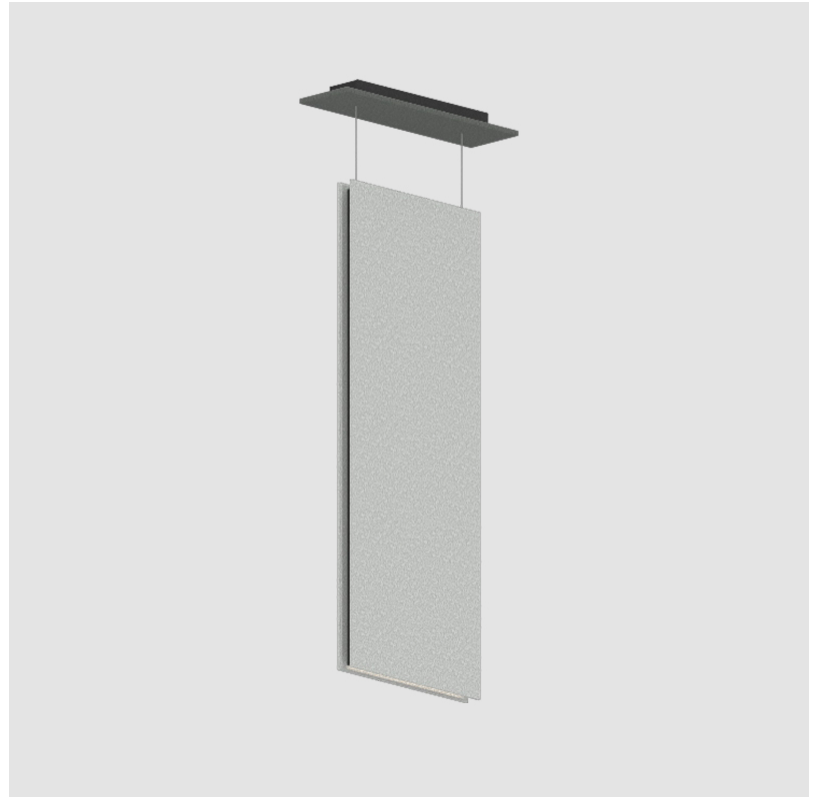

1. To build a product code in our configurator select the specify button on the base model # product page
2. To build a manual product code on this datasheet choose from the options listed below in blue font and add the suffix to the base model #

GENERAL

Series: Lullaby
Partner: Prolicht
Division: Architectural
Installation: Suspension
Product Type: Acoustic
Mounting Location: Ceiling
Light Distribution: Direct

PHYSICAL

Shape: Rectangle
Length (mm): 450
Length (in): 17 ¹¹/₁₆
Width (mm): 50
Width (in): 1 ¹⁵/₁₆
Height (mm): 1250
Height (in): 49 ³/₁₆
Holder Finish: BLK
Acoustic Finish: SFW / CYW / SEE / SYN / MTS / PMB / TTN / CYB / STO / DPE / BES / SHB / ARE / ANE / VRD / CRF
Fixture Material: Aluminum
Primary Material: Acoustic
Cable Details: 2000mm / 6000mm Transparent Cable

ELECTRICAL

Lamp Type: LED
Input Wattage (W): 9
Total Output Wattage (W): 8.2
Dimming: [Non-Dimming](#) / [0-10V Dimming](#) / [Matter Dimming](#)
Driver Included: Yes
Driver Location: Integrated
Driver Type: Constant Current - Universal
Driver Class: Class 2
Input Voltage (V): 120 - 277

LED

Color Temperature (°K): [2700](#) / [3000](#) / [3500](#) / [4000](#)
Max. Delivered Lumen (lm): [1138](#) / [1155](#) / [1172](#) / [1189](#)
Nominal Lumen (lm): [1360](#) / [1380](#) / [1400](#) / [1420](#)
CRI: >90 CRI
Lamp Life (hrs): 80000

OPTICAL

Beam Angle: 80

RATINGS AND CERTIFICATIONS

Certified By: Certified for North American Standards
IP rating: IP20

PROJECT
TYPE
SPECIFIER
QUANTITY
DATE