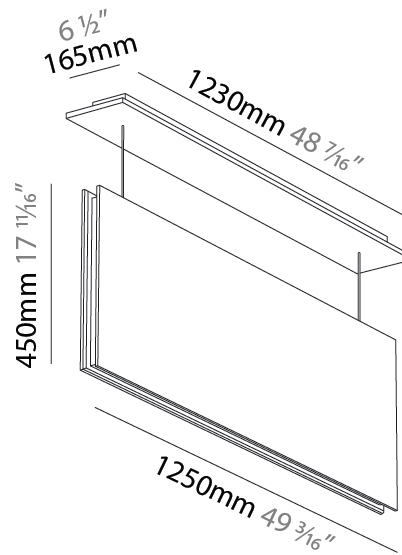

A300915-

base number   LED Dimming   Color Temperature   Acoustic Options   Acoustic Options   Cable Length

1. To build a product code in our configurator select the specify button on the base model # product page
2. To build a manual product code on this datasheet choose from the options listed below in blue font and add the suffix to the base model #

GENERAL

Series: Lullaby
Partner: Prolicht
Division: Architectural
Installation: Suspension
Product Type: Acoustic
Mounting Location: Ceiling
Light Distribution: Direct

PHYSICAL

Shape: Rectangle
Length (mm): 1250
Length (in): 49 ⁷/₁₆
Width (mm): 50
Width (in): 1 ¹⁵/₁₆
Height (mm): 450
Height (in): 17 ¹¹/₁₆
Acoustic Finish: SFW / CYW / SEE / SYN / MTS / PMB / TTN / CYB / STO / DPE / BES / SHB / ARE / ANE / VRD / CRF
Fixture Material: Aluminum
Primary Material: Acoustic
[Cable Details: 2000mm / 6000mm Transparent Cable](#)

ELECTRICAL

Lamp Type: LED
Input Wattage (W): 26
Total Output Wattage (W): 23.7
[Dimming: Non-Dimmable / 0-10V Dimming](#)
Driver Included: Yes
Driver Location: Integrated
Driver Type: Constant Current - Universal
Driver Class: Class 2
Input Voltage (V): 120 - 277

LED

[Color Temperature (°K): 2700 / 3000 / 3500 / 4000](#)
Max. Delivered Lumen (lm): 3432 / 3482 / 3515 / 3582
Nominal Lumen (lm): 4100 / 4160 / 4200 / 4280
CRI: >90 CRI
Lamp Life (hrs): 80000

OPTICAL

Beam Angle: 80

RATINGS AND CERTIFICATIONS

Certified By: Certified for North American Standards
IP rating: IP20