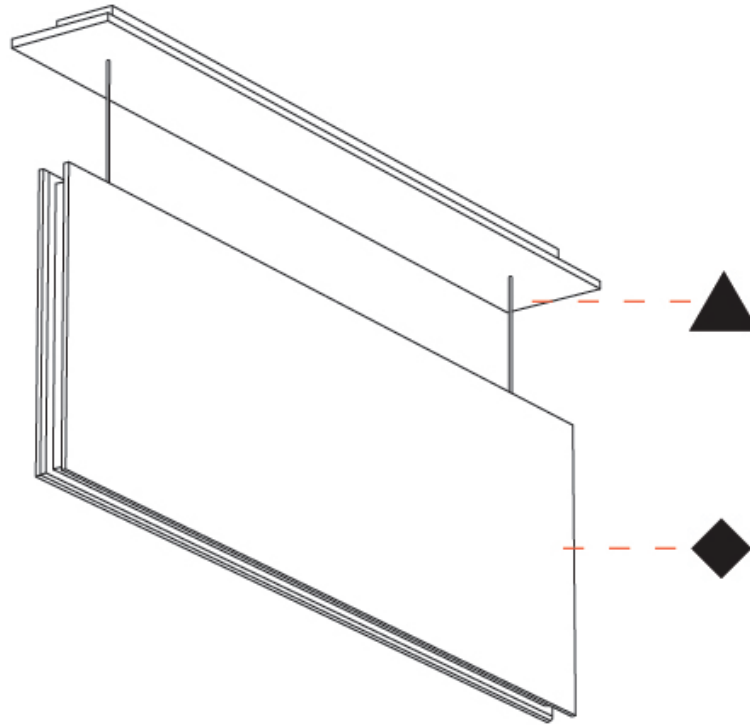

A300915-

PROJECT

TYPE

SPECIFIER

QUANTITY

DATE

A