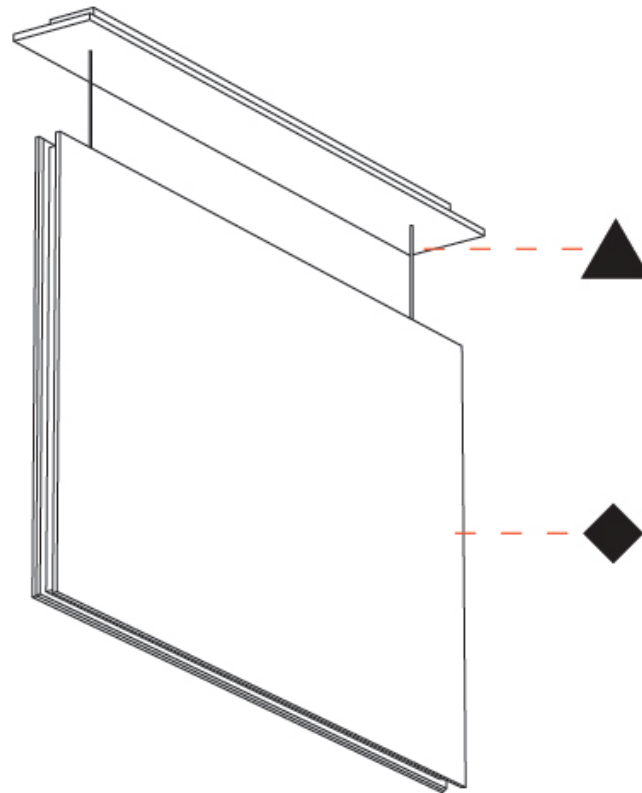

A300916-

PROJECT

TYPE

SPECIFIER

QUANTITY

DATE

A