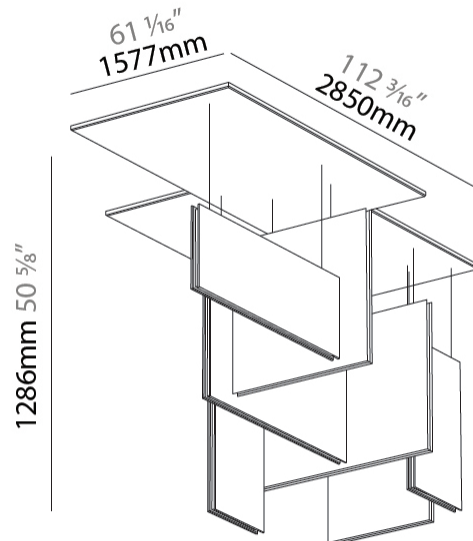

GENERAL

Series: Lullaby
Partner: Prolicht
Division: Architectural
Installation: Suspension
Product Type: Acoustic
Mounting Location: Ceiling
Light Distribution: Direct

PHYSICAL

Shape: Rectangle
Length (mm): 2250
Length (in): 88 ⁹/₁₆
Width (mm): 50
Width (in): 1 ¹⁵/₁₆
Height (mm): 450
Height (in): 17 ¹¹/₁₆
Holder Finish: SSR / BKV / CWI / CRY / HAB / LAG / UFT / ITA / RUA / RUR / MIC / FTG / MYG / TWT / LOD / PUS / FRO / FUP / KIA / POP / BLS / SPG / MEY / GOH / GUM / CHC / COM / ABZ / JAG
Acoustic Finish: SFW / CYW / SEE / SYN / MTS / PMB / TTN / CYB / STO / DPE / BES / SHB / ARE / ANE / VRD / CRF
Fixture Material: Aluminum / Material
Primary Material: Acoustic
Cable Details: 2000mm / 6000mm Transparent Cable

ELECTRICAL

Lamp Type: LED
Input Wattage (W): 47
Total Output Wattage (W): 42.7
Dimming: Non-Dimming / 0-10V Dimming / Matter Dimming
Driver Included: Yes
Driver Location: Integrated
Driver Type: Constant Current - Universal
Driver Class: Class 2
Input Voltage (V): 120 - 277

LED

Color Temperature (°K): 2700 / 3000 / 3500 / 4000
Max. Delivered Lumen (lm): 6286 / 6378 / 6445 / 6562
Nominal Lumen (lm): 7510 / 7620 / 7700 / 7840
CRI: >90 CRI
Lamp Life (hrs): 80000

OPTICAL

Beam Angle: 80

RATINGS AND CERTIFICATIONS

Certified By: Certified for North American Standards
IP rating: IP20