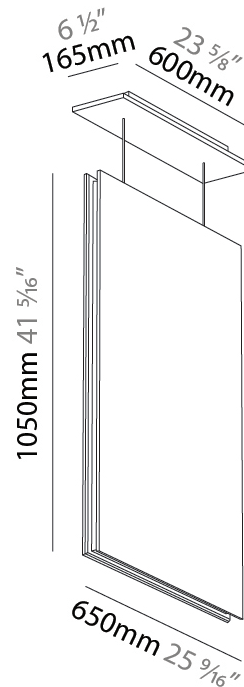

A300918-

base number	LED Dimming	Color Temperature	Acoustic Options	Cable Length

1. To build a product code in our configurator select the specify button on the base model # product page
2. To build a manual product code on this datasheet choose from the options listed below in blue font and add the suffix to the base model #

GENERAL

Series: Lullaby
Partner: Prolicht
Division: Architectural
Installation: Suspension
Product Type: Acoustic
Mounting Location: Ceiling
Light Distribution: Direct

PHYSICAL

Shape: Rectangle
Length (mm): 650
Length (in): 25 5/16
Width (mm): 50
Width (in): 1 15/16
Height (mm): 1050
Height (in): 41 5/16
Acoustic Finish: SFW / CYW / SEE / SYN / MTS / PMB / TTN / CYB / STO / DPE / BES / SHB / ARE / ANE / VRD / CRF
Fixture Material: Aluminum
Primary Material: Acoustic
Cable Details: 2000mm / 6000mm Transparent Cable

ELECTRICAL

Lamp Type: LED (Zhaga Standard)
Input Wattage (W): 13
Total Output Wattage (W): 11.8
Dimming: Non-Dimmable / 0-10V Dimming
Driver Included: Yes
Driver Location: Integrated
Driver Type: Constant Current - Universal
Driver Class: Class 2
Input Voltage (V): 120 - 277

LED

Color Temperature (°K): 2700 / 3000 / 3500 / 4000
Max. Delivered Lumen (lm): 1716 / 1741 / 1758 / 1791
Nominal Lumen (lm): 2050 / 2080 / 2100 / 2140
CRI: >90 CRI
Lamp Life (hrs): 80000

OPTICAL

Beam Angle: 80

RATINGS AND CERTIFICATIONS

Certified By: Certified for North American Standards
IP rating: IP20