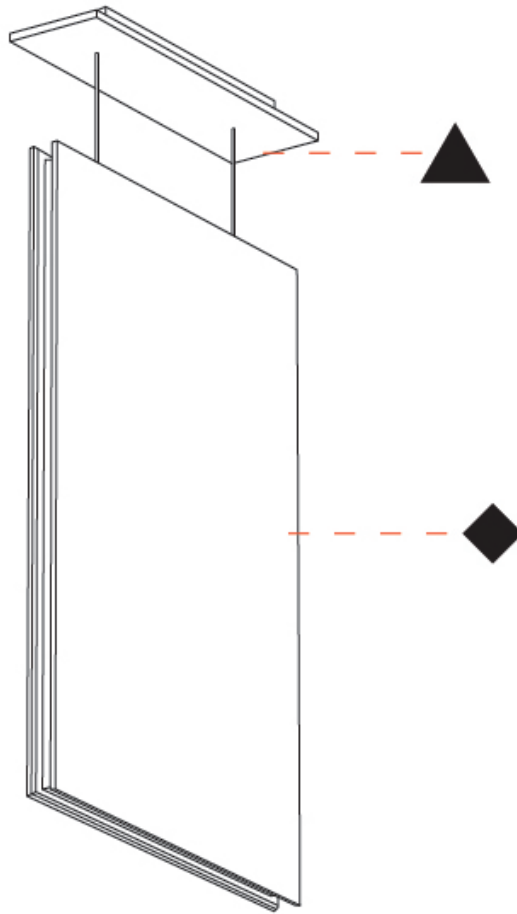

A300918-

PROJECT

TYPE

SPECIFIER

QUANTITY

DATE

A