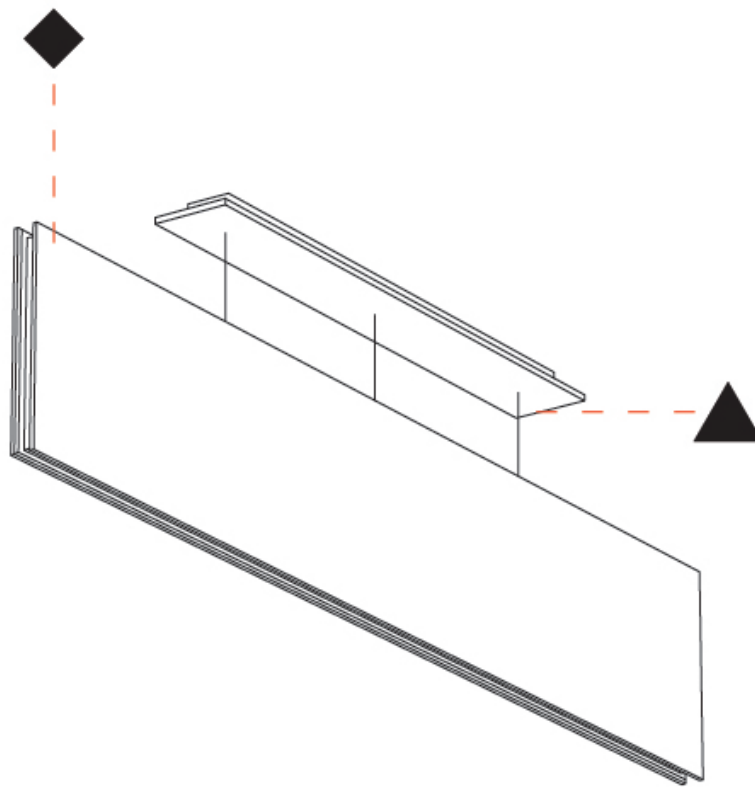

A300919-

PROJECT

TYPE

SPECIFIER

QUANTITY

DATE

A