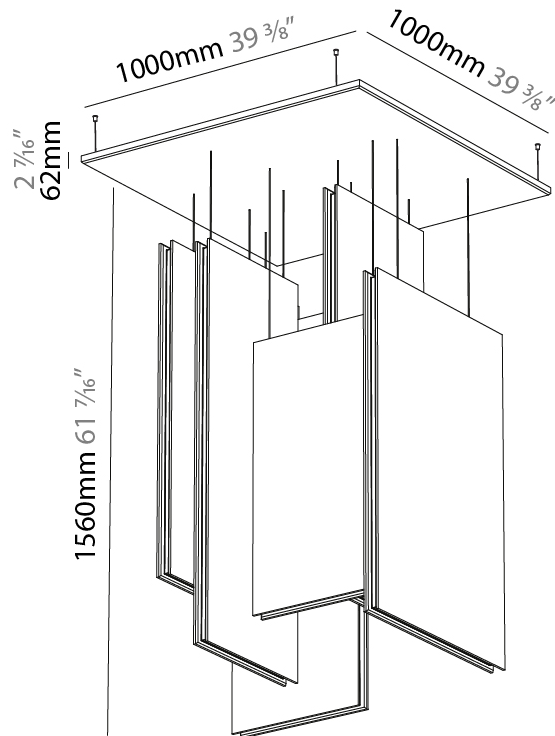

1. To build a product code in our configurator select the specify button on the base model # product page
2. To build a manual product code on this datasheet choose from the options listed below in blue font and add the suffix to the base model #

GENERAL

Series: Lullaby
Partner: Prolicht
Division: Architectural
Installation: Suspension
Product Type: Acoustic
Mounting Location: Ceiling
Light Distribution: Direct

PHYSICAL

Shape: Abstract
Length (mm): 1000
Length (in): 39 3/8"
Width (mm): 1000
Width (in): 39 3/8"
Height (mm): 1560
Height (in): 61 7/16"
Holder Finish: SSR / BKV / CWI / CRY / HAB / LAG / UFT / ITA / RUA / RUR / MIC / FTG / MYG / TWT / LOD / PUS / FRO / FUP / KIA / POP / BLS / SPG / MEY / GOH / GUM / CHC / COM / ABZ / JAG
Acoustic Finish: SFW / CYW / SEE / SYN / MTS / PMB / TTN / CYB / STO / DPE / BES / SHB / ARE / ANE / VRD / CRF
Fixture Material: Aluminum / Material
Primary Material: Acoustic
Cable Details: 2,000mm / 6,000mm Transparent Cable

ELECTRICAL

Lamp Type: LED
Input Wattage (W): 60
Dimming: Non-Dimming / 0-10V Dimming / Matter Dimming
Input Voltage (V): 120 - 277

LED

Color Temperature (°K): 2700 / 3000 / 3500 / 4000
Max. Delivered Lumen (lm): 7985 / 8102 / 8203 / 8337
Nominal Lumen (lm): 9540 / 9680 / 9800 / 9960
CRI: >90 CRI

OPTICAL

Beam Angle: 80

RATINGS AND CERTIFICATIONS

Certified By: Certified for North American Standards
IP rating: IP20