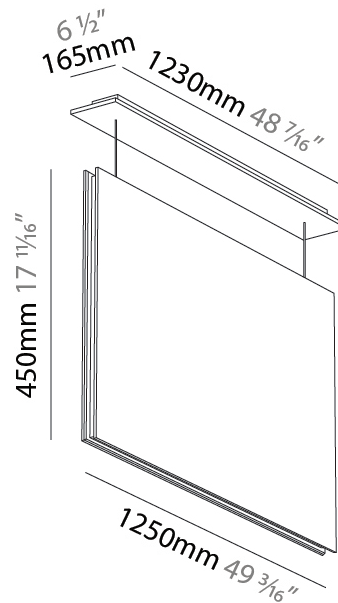

A300916-

base number	LED Dimming	Color Temperature	Acoustic Options	Cable Length

1. To build a product code in our configurator select the specify button on the base model # product page
2. To build a manual product code on this datasheet choose from the options listed below in blue font and add the suffix to the base model #

GENERAL

Series: Lullaby
Partner: Prolicht
Division: Architectural
Installation: Suspension
Product Type: Acoustic
Mounting Location: Ceiling
Light Distribution: Direct

PHYSICAL

Shape: Rectangle
Length (mm): 1250
Length (in): 49 7/16
Width (mm): 50
Width (in): 1 15/16
Height (mm): 850
Height (in): 33 7/16
Holder Finish: BLK
Acoustic Finish: SFW / CYW / SEE / SYN / MTS / PMB / TTN / CYB / STO / DPE / BES / SHB / ARE / ANE / VRD / CRF
Fixture Material: Aluminum
Primary Material: Acoustic
Cable Details: 2000mm / 6000mm Transparent Cable

ELECTRICAL

Lamp Type: LED
Input Wattage (W): 26
Total Output Wattage (W): 23.7
Dimming: Non-Dimming / 0-10V Dimming / Matter Dimming
Driver Included: Yes
Driver Location: Integrated
Driver Type: Constant Current - Universal
Driver Class: Class 2
Input Voltage (V): 120 - 277

LED

Color Temperature (°K): 2700 / 3000 / 3500 / 4000
Max. Delivered Lumen (lm): 3432 / 3482 / 3515 / 3582
Nominal Lumen (lm): 4100 / 4160 / 4200 / 4280
CRI: >90 CRI
Lamp Life (hrs): 80000

OPTICAL

Beam Angle: 80

RATINGS AND CERTIFICATIONS

Certified By: Certified for North American Standards
IP rating: IP20