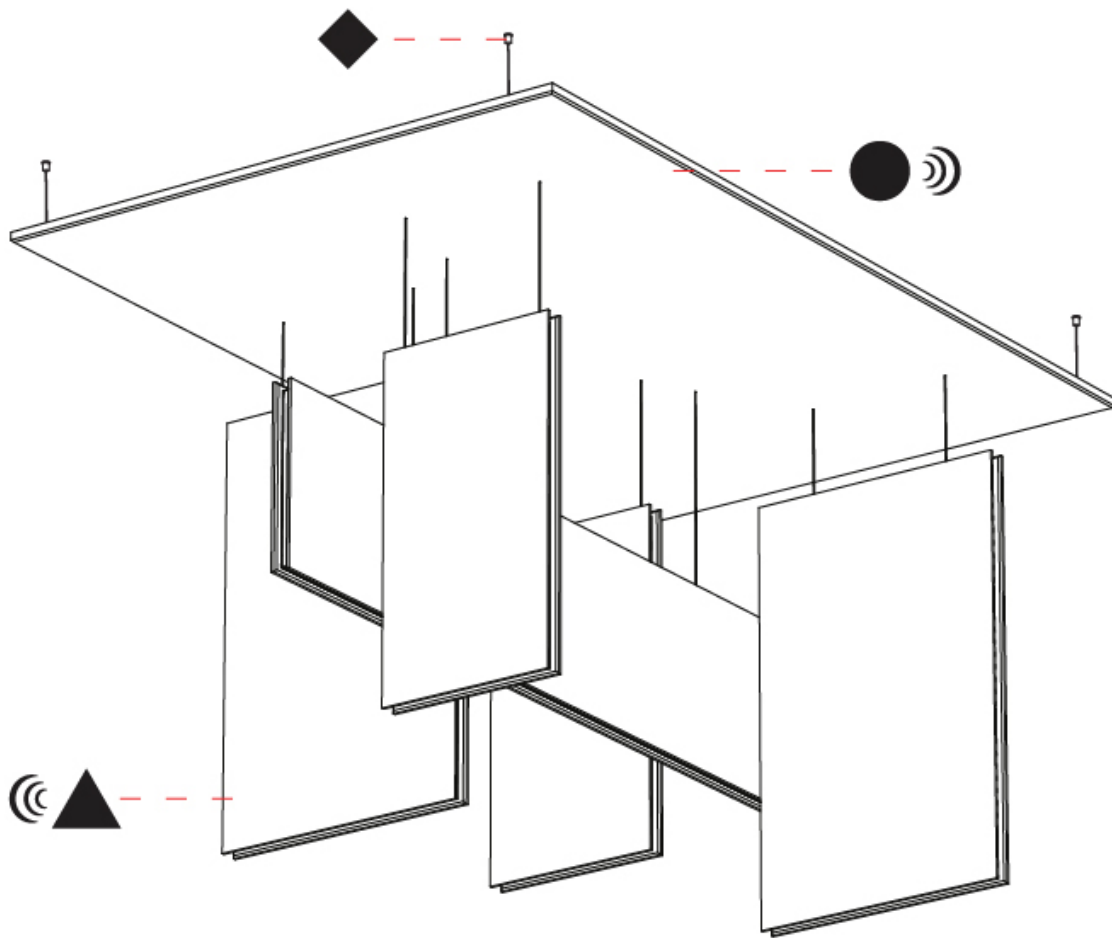

A300912-

PROJECT	_____
TYPE	_____
SPECIFIER	_____
QUANTITY	_____
DATE	_____

A