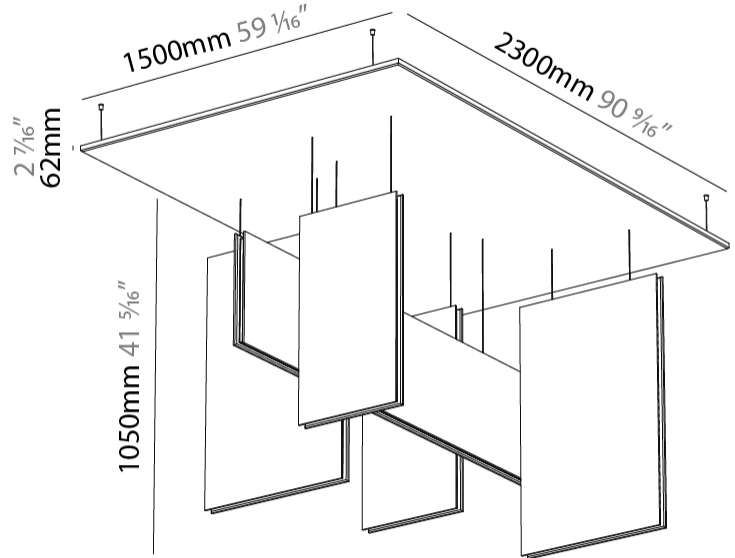

GENERAL

Series: Lullaby
Partner: Prolicht
Division: Architectural
Installation: Suspension
Product Type: Acoustic
Mounting Location: Ceiling
Light Distribution: Direct

PHYSICAL

Shape: Abstract
Length (mm): 2300
Length (in): 90 ⁹/₁₆
Width (mm): 1500
Width (in): 59 ¹/₁₆
Height (mm): 1050
Height (in): 41 ⁵/₁₆
Holder Finish: SSR / BKV / CWI / CRY / HAB / LAG / UFT / ITA / RUA / RUR / MIC / FTG / MYG / TWT / LOD / PUS / FRO / FUP / KIA / POP / BLS / SPG / MEY / GOH / GUM / CHC / COM / ABZ / JAG
Acoustic Finish: SFW / CYW / SEE / SYN / MTS / PMB / TTN / CYB / STO / DPE / BES / SHB / ARE / ANE / VRD / CRF
Fixture Material: Aluminum
Primary Material: Acoustic
Cable Details: 2,000mm / 6,000mm Transparent Cable

ELECTRICAL

Lamp Type: LED
Input Wattage (W): 90
Total Output Wattage (W): 81.8
Dimming: Non-Dimming / 0-10V Dimming / Matter Dimming
Driver Included: Yes
Driver Location: Integrated
Driver Type: Constant Current - Universal
Driver Class: Class 2
Input Voltage (V): 120 - 277

LED

Color Temperature (°K): 2700 / 3000 / 3500 / 4000
Max. Delivered Lumen (lm): 11994 / 12170 / 12304 / 12522
Nominal Lumen (lm): 14330 / 14540 / 14700 / 14960
CRI: >90 CRI
Lamp Life (hrs): 50000

OPTICAL

Beam Angle: 80

RATINGS AND CERTIFICATIONS

Certified By: Certified for North American Standards
IP rating: IP20