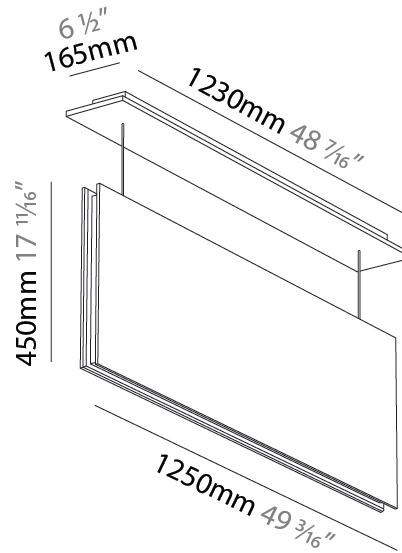

A300915-

base number	LED Dimming	Color Temperature	Acoustic Options	Acoustic Options	Cable Length

1. To build a product code in our configurator select the specify button on the base model # product page
2. To build a manual product code on this datasheet choose from the options listed below in blue font and add the suffix to the base model #

GENERAL

Series: Lullaby
Partner: Prolicht
Division: Architectural
Installation: Suspension
Product Type: Acoustic
Mounting Location: Ceiling
Light Distribution: Direct

PHYSICAL

Shape: Rectangle
Length (mm): 1250
Length (in): 49 7/16
Width (mm): 50
Width (in): 1 15/16
Height (mm): 450
Height (in): 17 11/16
Acoustic Finish: SFW / CYW / SEE / SYN / MTS / PMB / TTN / CYB / STO / DPE / BES / SHB / ARE / ANE / VRD / CRF
Fixture Material: Aluminum
Primary Material: Acoustic
Cable Details: 2000mm / 6000mm Transparent Cable

ELECTRICAL

Lamp Type: LED
Input Wattage (W): 26
Total Output Wattage (W): 23.7
Dimming: Non-Dimmable / 0-10V Dimming
Driver Included: Yes
Driver Location: Integrated
Driver Type: Constant Current - Universal
Driver Class: Class 2
Input Voltage (V): 120 - 277

LED

Color Temperature (°K): 2700 / 3000 / 3500 / 4000
Max. Delivered Lumen (lm): 3432 / 3482 / 3515 / 3582
Nominal Lumen (lm): 4100 / 4160 / 4200 / 4280
CRI: >90 CRI
Lamp Life (hrs): 80000

OPTICAL

Beam Angle: 80

RATINGS AND CERTIFICATIONS

Certified By: Certified for North American Standards
IP rating: IP20