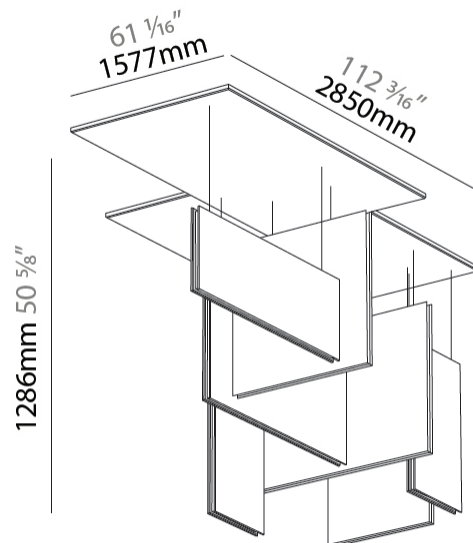

GENERAL

Series: Lullaby
Partner: Prolicht
Division: Architectural
Installation: Suspension
Product Type: Acoustic
Mounting Location: Ceiling
Light Distribution: Direct

PHYSICAL

Shape: Rectangle
Length (mm): 2250
Length (in): 88 ⁵/₁₆
Width (mm): 50
Width (in): 1 ¹⁵/₁₆
Height (mm): 450
Height (in): 17 ¹¹/₁₆
Holder Finish: SSR / BKV / CWI / CRY / HAB / LAG / UFT / ITA / RUA / RUR / MIC / FTG / MYG / TWT / LOD / PUS / FRO / FUP / KIA / POP / BLS / SPG / MEY / GOH / GUM / CHC / COM / ABZ / JAG
Acoustic Finish: SFW / CYW / SEE / SYN / MTS / PMB / TTN / CYB / STO / DPE / BES / SHB / ARE / ANE / VRD / CRF
Fixture Material: Aluminum / Material
Primary Material: Acoustic
Cable Details: 2000mm / 6000mm Transparent Cable

ELECTRICAL

Lamp Type: LED
Input Wattage (W): 47
Total Output Wattage (W): 42.7
Dimming: Non-Dimming / 0-10V Dimming / Matter Dimming
Driver Included: Yes
Driver Location: Integrated
Driver Type: Constant Current - Universal
Driver Class: Class 2
Input Voltage (V): 120 - 277

LED

Color Temperature (°K): 2700 / 3000 / 3500 / 4000
Max. Delivered Lumen (lm): 6286 / 6378 / 6445 / 6562
Nominal Lumen (lm): 7510 / 7620 / 7700 / 7840
CRI: >90 CRI
Lamp Life (hrs): 80000

OPTICAL

Beam Angle: 80

RATINGS AND CERTIFICATIONS

Certified By: Certified for North American Standards
IP rating: IP20