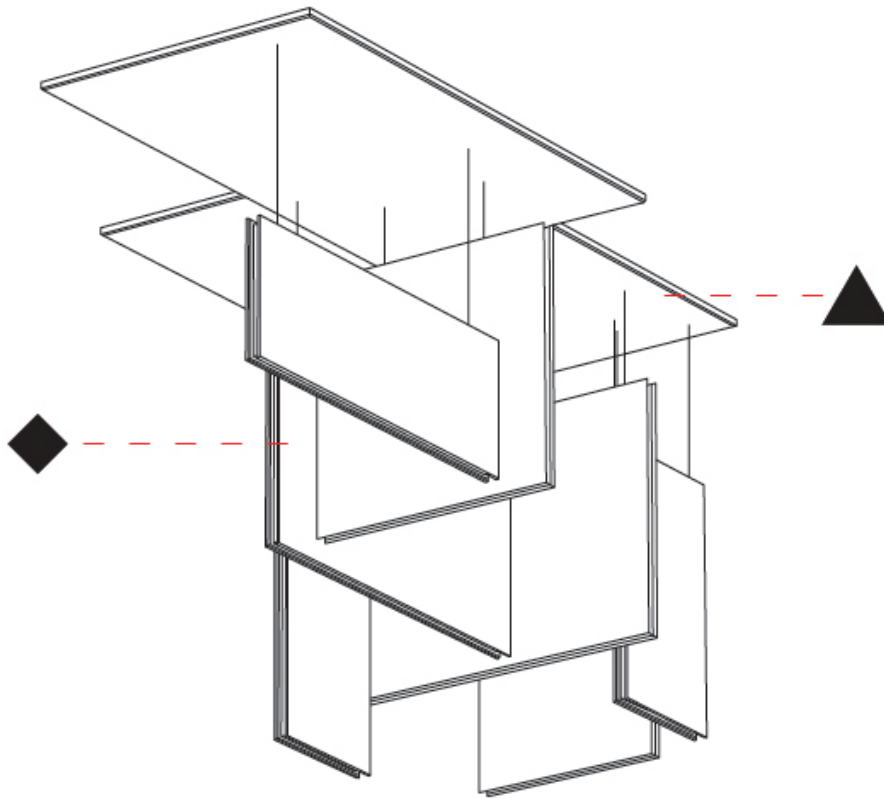

A300698-

PROJECT _____

TYPE _____

SPECIFIER _____

QUANTITY _____

DATE _____

A