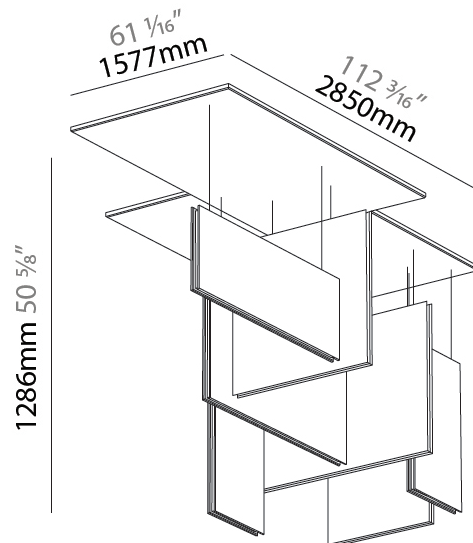

base number	LED	Color	Finish	Cable
	Dimming	Temperature	Options	Length

1. To build a product code in our configurator select the specify button on the base model # product page
2. To build a manual product code on this datasheet choose from the options listed below in blue font and add the suffix to the base model #

GENERAL

Series: Lullaby
Brand: Prolicht
Division: Architectural
Mounting Type: Suspension
Mounting Location: Ceiling
Subcategory: Acoustic

PHYSICAL

Shape: Rectangle
Length (mm): 2250
Length (in): 88 ³/₁₆
Width (mm): 50
Width (in): 1 ¹⁵/₁₆
Height (mm): 450
Height (in): 17 ¹/₁₆
Light Distribution: Direct
Fixture Finish: ANC / ASH / BNA / BTC / BZE / CEL / EGG / EVG / FOG / FOS / FST / FUA / IRI / IRO / KHA / LIC / LIM / MER / MSN / MUS / ONX / PEA / PLU / POL / PPY / RAY / ROY / RST / STE / SWD / TAN / TAU
Fixture Material: Aluminum
Cable Details: 2,000mm / 6,000mm Transparent Cable

ELECTRICAL

Lamp Type: LED
Input Wattage (W): 47
Total Output Wattage (W): 42.7
Dimming: Non-Dimmable / 0-10V Dimming
Driver Included: Yes
Driver Location: Integrated
Driver Type: Constant Current - Universal
Driver Class: Class 2
Input Voltage (V): 120 - 277

LED

Color Temperature (°K): 2700 / 3000 / 3500 / 4000
Max. Delivered Lumen (lm): 6286 / 6378 / 6445 / 6562
Nominal Lumen (lm): 7510 / 7620 / 7700 / 7840
CRI: >90 CRI
Lamp Life (hrs): 80000

OPTICAL

Beam Angle: 80

RATINGS AND CERTIFICATIONS

Certified By: Certified for North American Standards
IP rating: IP20