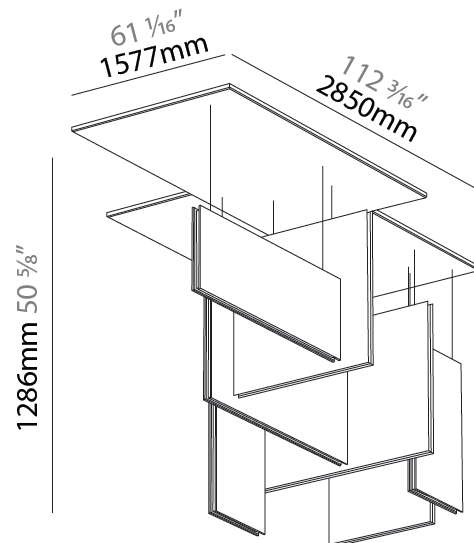

base number   LED   Color   Finish   Cable
Dimming   Temperature   Options   Length

1. To build a product code in our configurator select the specify button on the base model # product page
2. To build a manual product code on this datasheet choose from the options listed below in blue font and add the suffix to the base model #

GENERAL

Series: Lullaby
Brand: Prolicht
Division: Architectural
Mounting Type: Suspension
Mounting Location: Ceiling
Subcategory: Acoustic

PHYSICAL

Shape: Rectangle
Length (mm): 2250
Length (in): 88 ³/₁₆
Width (mm): 50
Width (in): 1 ¹⁵/₁₆
Height (mm): 450
Height (in): 17 ¹/₁₆
Light Distribution: Direct
Fixture Finish: [ANC / ASH / BNA / BTC / BZE / CEL / EGG / EVG / FOG / FOS / FST / FUA / IRI / IRO / KHA / LIC / LIM / MER / MSN / MUS / ONX / PEA / PLU / POL / PPY / RAY / ROY / RST / STE / SWD / TAN / TAU](#)
Fixture Material: Aluminum
Cable Details: 2,000mm / 6,000mm Transparent Cable

ELECTRICAL

Lamp Type: LED
Input Wattage (W): 47
Total Output Wattage (W): 42.7
Dimming: [Non-Dimmable / 0-10V Dimming](#)
Driver Included: Yes
Driver Location: Integrated
Driver Type: Constant Current - Universal
Driver Class: Class 2
Input Voltage (V): 120 - 277

LED

Color Temperature (°K): [2700 / 3000 / 3500 / 4000](#)
Max. Delivered Lumen (lm): [6286 / 6378 / 6445 / 6562](#)
Nominal Lumen (lm): [7510 / 7620 / 7700 / 7840](#)
CRI: >90 CRI
Lamp Life (hrs): 80000

OPTICAL

Beam Angle: 80

RATINGS AND CERTIFICATIONS

Certified By: Certified for North American Standards
IP rating: IP20