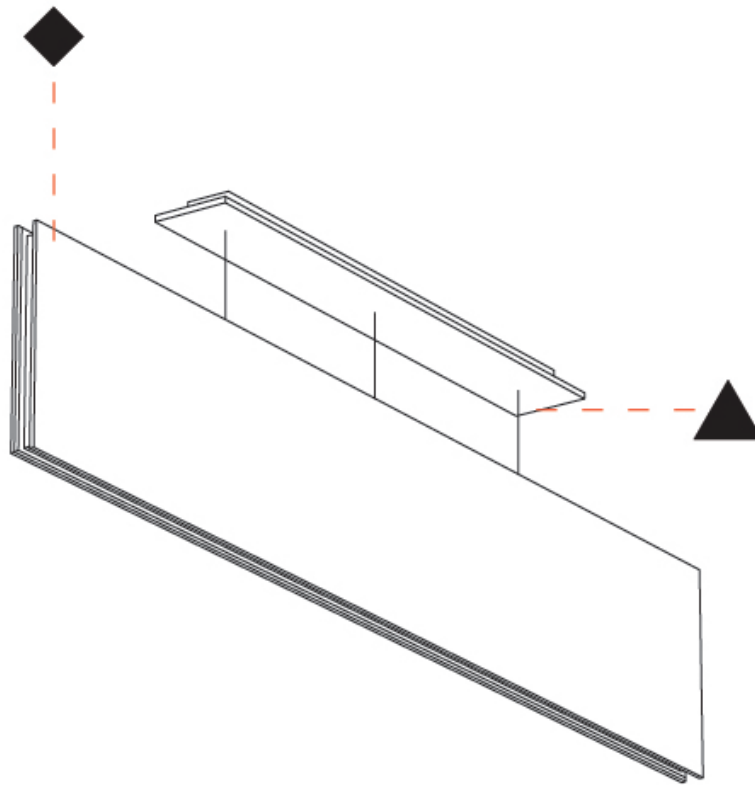

A300697-

PROJECT _____

TYPE _____

SPECIFIER _____

QUANTITY _____

DATE _____