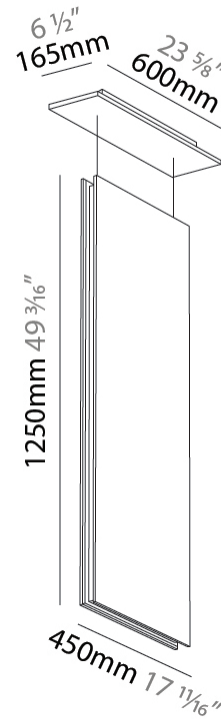

1. To build a product code in our configurator select the specify button on the base model # product page
2. To build a manual product code on this datasheet choose from the options listed below in blue font and add the suffix to the base model #

GENERAL

Series: Lullaby
Partner: Prolicht
Division: Architectural
Installation: Suspension
Product Type: Acoustic
Mounting Location: Ceiling
Light Distribution: Direct

PHYSICAL

Shape: Rectangle
Length (mm): 450
Length (in): 17 ¹¹/₁₆
Width (mm): 50
Width (in): 1 ¹⁵/₁₆
Height (mm): 1250
Height (in): 49 ³/₁₆
Holder Finish: BLK
Acoustic Finish: SFW / CYW / SEE / SYN / MTS / PMB / TTN / CYB / STO / DPE / BES / SHB / ARE / ANE / VRD / CRF
Fixture Material: Aluminum
Primary Material: Acoustic
Cable Details: 2000mm / 6000mm Transparent Cable

ELECTRICAL

Lamp Type: LED
Input Wattage (W): 9
Total Output Wattage (W): 8.2
Dimming: [Non-Dimming](#) / [0-10V Dimming](#) / [Matter Dimming](#)
Driver Included: Yes
Driver Location: Integrated
Driver Type: Constant Current - Universal
Driver Class: Class 2
Input Voltage (V): 120 - 277

LED

Color Temperature (°K): [2700](#) / [3000](#) / [3500](#) / [4000](#)
Max. Delivered Lumen (lm): [1138](#) / [1155](#) / [1172](#) / [1189](#)
Nominal Lumen (lm): [1360](#) / [1380](#) / [1400](#) / [1420](#)
CRI: >90 CRI
Lamp Life (hrs): 80000

OPTICAL

Beam Angle: 80

RATINGS AND CERTIFICATIONS

Certified By: Certified for North American Standards
IP rating: IP20

PROJECT
TYPE
SPECIFIER
QUANTITY
DATE