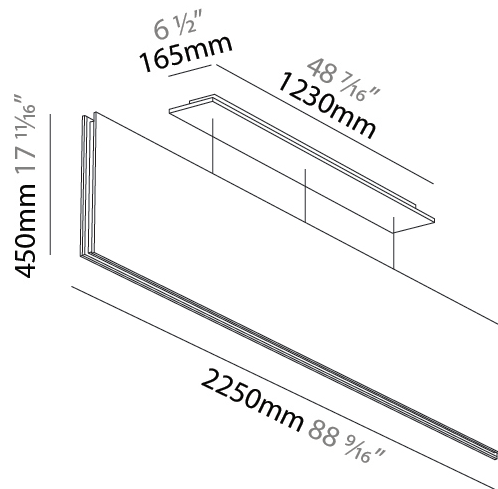

base number	LED Dimming	Color Temperature	Acoustic Options	Cable Length

1. To build a product code in our configurator select the specify button on the base model # product page
2. To build a manual product code on this datasheet choose from the options listed below in blue font and add the suffix to the base model #

GENERAL

Series: Lullaby
Partner: Prolicht
Division: Architectural
Installation: Suspension
Product Type: Acoustic
Mounting Location: Ceiling
Light Distribution: Direct

PHYSICAL

Shape: Rectangle
Length (mm): 2250
Length (in): 88 ⁷/₁₆
Width (mm): 50
Width (in): 1 ¹⁵/₁₆
Height (mm): 450
Height (in): 17 ¹¹/₁₆
Holder Finish: BLK
Acoustic Finish: SFW / CYW / SEE / SYN / MTS / PMB / TTN / CYB / STO / DPE / BES / SHB / ARE / ANE / VRD / CRF
Fixture Material: Aluminum
Primary Material: Acoustic
Cable Details: 2000mm / 6000mm Transparent Cable

ELECTRICAL

Lamp Type: LED
Input Wattage (W): 47
Total Output Wattage (W): 42.7
Dimming: Non-Dimming / 0-10V Dimming / Matter Dimming
Driver Included: Yes
Driver Location: Integrated
Driver Type: Constant Current - Universal
Driver Class: Class 2
Input Voltage (V): 120 - 277

LED

Color Temperature (°K): 2700 / 3000 / 3500 / 4000
Max. Delivered Lumen (lm): 6286 / 6378 / 6445 / 6562
Nominal Lumen (lm): 7510 / 7620 / 7700 / 7840
CRI: >90 CRI
Lamp Life (hrs): 80000

OPTICAL

Beam Angle: 80

RATINGS AND CERTIFICATIONS

Certified By: Certified for North American Standards
IP rating: IP20