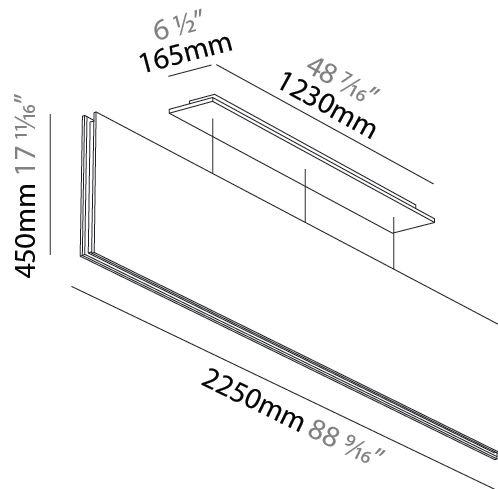

1. To build a product code in our configurator select the specify button on the base model # product page
2. To build a manual product code on this datasheet choose from the options listed below in blue font and add the suffix to the base model #

GENERAL

Series: Lullaby
Brand: Prolicht
Division: Architectural
Mounting Type: Suspension
Mounting Location: Ceiling
Subcategory: Acoustic

PHYSICAL

Shape: Rectangle
Length (mm): 2250
Length (in): 88 ³/₁₆
Width (mm): 50
Width (in): 1 ¹⁵/₁₆
Height (mm): 450
Height (in): 17 ¹¹/₁₆
Light Distribution: Direct
Fixture Finish: [ANC / ASH / BNA / BTC / BZE / CEL / EGG / EVG / FOG / FOS / FST / FUA / IRI / IRO / KHA / LIC / LIM / MER / MSN / MUS / ONX / PEA / PLU / POL / PPY / RAY / ROY / RST / STE / SWD / TAN / TAU](#)
Fixture Material: Aluminum
Cable Details: 2,000mm / 6,000mm Transparent Cable

ELECTRICAL

Lamp Type: LED
Input Wattage (W): 47
Total Output Wattage (W): 42.7
Dimming: [Non-Dimmable / 0-10V Dimming](#)
Driver Included: Yes
Driver Location: Integrated
Driver Type: Constant Current - Universal
Driver Class: Class 2
Input Voltage (V): 120 - 277

LED

Color Temperature (°K): [2700 / 3000 / 3500 / 4000](#)
Max. Delivered Lumen (lm): [6286 / 6378 / 6445 / 6562](#)
Nominal Lumen (lm): [7510 / 7620 / 7700 / 7840](#)
CRI: >90 CRI
Lamp Life (hrs): 80000

OPTICAL

Beam Angle: 80

RATINGS AND CERTIFICATIONS

Certified By: Certified for North American Standards
IP rating: IP20