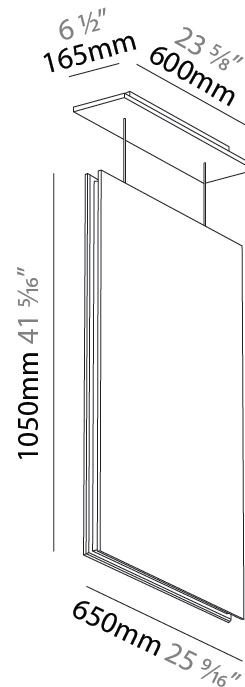

GENERAL

Series: Lullaby
Brand: Prolicht
Division: Architectural
Mounting Type: Suspension
Mounting Location: Ceiling
Subcategory: Acoustic

PHYSICAL

Shape: Rectangle
Length (mm): 650
Length (in): 25 ⁵/₁₆
Width (mm): 50
Width (in): 1 ¹⁵/₁₆
Height (mm): 1050
Height (in): 41 ⁵/₁₆
Light Distribution: Direct
Fixture Finish: [ANC / ASH / BNA / BTC / BZE / CEL / EGG / EVG / FOG / FOS / FST / FUA / IRI / IRO / KHA / LIC / LIM / MER / MSN / MUS / ONX / PEA / PLU / POL / PPY / RAY / ROY / RST / STE / SWD / TAN / TAU](#)
Fixture Material: Aluminum
Cable Details: 2,000mm / 6,000mm Transparent Cable

ELECTRICAL

Lamp Type: LED (Zhaga Standard)
Input Wattage (W): 13
Total Output Wattage (W): 11.8
Dimming: [Non-Dimmable / 0-10V Dimming](#)
Driver Included: Yes
Driver Location: Integrated
Driver Type: Constant Current - Universal
Driver Class: Class 2
Input Voltage (V): 120 - 277

LED

Color Temperature (°K): [2700 / 3000 / 3500 / 4000](#)
Max. Delivered Lumen (lm): [1716 / 1741 / 1758 / 1791](#)
Nominal Lumen (lm): [2050 / 2080 / 2100 / 2140](#)
CRI: >90 CRI
Lamp Life (hrs): 80000

OPTICAL

Beam Angle: 80

RATINGS AND CERTIFICATIONS

Certified By: Certified for North American Standards
IP rating: IP20

PROJECT _____
TYPE _____
SPECIFIER _____
QUANTITY _____
DATE _____