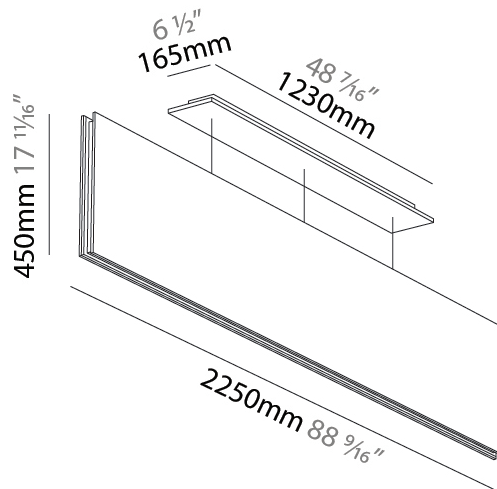

1. To build a product code in our configurator select the specify button on the base model # product page
2. To build a manual product code on this datasheet choose from the options listed below in blue font and add the suffix to the base model #

GENERAL

Series: Lullaby
Brand: Prolicht
Division: Architectural
Mounting Type: Suspension
Mounting Location: Ceiling
Subcategory: Acoustic

PHYSICAL

Shape: Rectangle
Length (mm): 2250
Length (in): 88 ³/₁₆
Width (mm): 50
Width (in): 1 ¹⁵/₁₆
Height (mm): 450
Height (in): 17 ¹¹/₁₆
Light Distribution: Direct
Fixture Finish: ANC / ASH / BNA / BTC / BZE / CEL / EGG / EVG / FOG / FOS / FST / FUA / IRI / IRO / KHA / LIC / LIM / MER / MSN / MUS / ONX / PEA / PLU / POL / PPY / RAY / ROY / RST / STE / SWD / TAN / TAU
Fixture Material: Aluminum
Cable Details: 2,000mm / 6,000mm Transparent Cable

ELECTRICAL

Lamp Type: LED
Input Wattage (W): 47
Total Output Wattage (W): 42.7
Dimming: Non-Dimmable / 0-10V Dimming
Driver Included: Yes
Driver Location: Integrated
Driver Type: Constant Current - Universal
Driver Class: Class 2
Input Voltage (V): 120 - 277

LED

Color Temperature (°K): 2700 / 3000 / 3500 / 4000
Max. Delivered Lumen (lm): 6286 / 6378 / 6445 / 6562
Nominal Lumen (lm): 7510 / 7620 / 7700 / 7840
CRI: >90 CRI
Lamp Life (hrs): 80000

OPTICAL

Beam Angle: 80

RATINGS AND CERTIFICATIONS

Certified By: Certified for North American Standards
IP rating: IP20