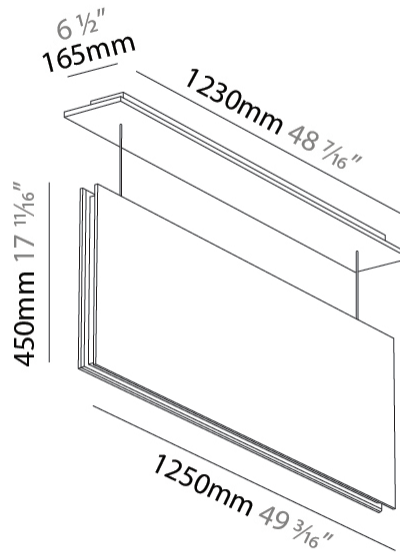

1. To build a product code in our configurator select the specify button on the base model # product page
2. To build a manual product code on this datasheet choose from the options listed below in blue font and add the suffix to the base model #

GENERAL

Series: Lullaby
Brand: Prolicht
Division: Architectural
Mounting Type: Suspension
Mounting Location: Ceiling
Subcategory: Acoustic

PHYSICAL

Shape: Rectangle
Length (mm): 1250
Length (in): 49 ³/₁₆
Width (mm): 50
Width (in): 1 ¹⁵/₁₆
Height (mm): 450
Height (in): 17 ¹¹/₁₆
Light Distribution: Direct
Fixture Finish: [ANC / ASH / BNA / BTC / BZE / CEL / EGG / EVG / FOG / FOS / FST / FUA / IRI / IRO / KHA / LIC / LIM / MER / MSN / MUS / ONX / PEA / PLU / POL / PPY / RAY / ROY / RST / STE / SWD / TAN / TAU](#)
Fixture Material: Aluminum
Cable Details: 2,000mm / 6,000mm Transparent Cable

ELECTRICAL

Lamp Type: LED
Input Wattage (W): 26
Total Output Wattage (W): 23.7
Dimming: [Non-Dimmable / 0-10V Dimming](#)
Driver Included: Yes
Driver Location: Integrated
Driver Type: Constant Current - Universal
Driver Class: Class 2
Input Voltage (V): 120 - 277

LED

Color Temperature (°K): [2700 / 3000 / 3500 / 4000](#)
Max. Delivered Lumen (lm): [3432 / 3482 / 3515 / 3582](#)
Nominal Lumen (lm): [4100 / 4160 / 4200 / 4280](#)
CRI: >90 CRI
Lamp Life (hrs): 80000

OPTICAL

Beam Angle: 80

RATINGS AND CERTIFICATIONS

Certified By: Certified for North American Standards
IP rating: IP20