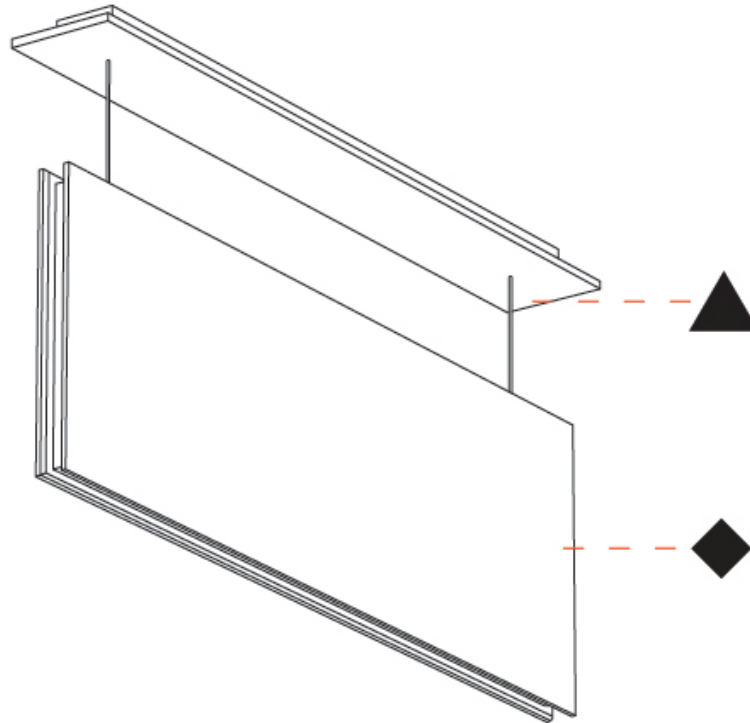

A300677-

PROJECT _____

TYPE _____

SPECIFIER _____

QUANTITY _____

DATE _____

A