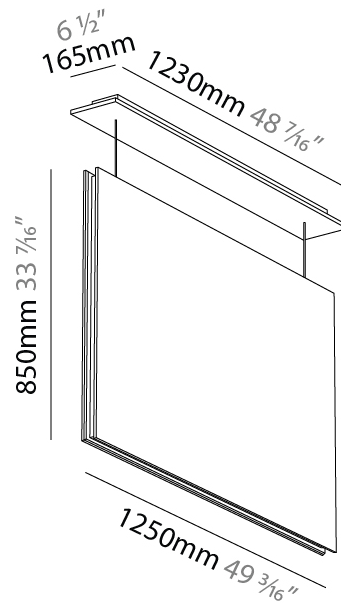

base number   LED Dimming   Color Temperature   Finish Options   Cable Length

1. To build a product code in our configurator select the specify button on the base model # product page
2. To build a manual product code on this datasheet choose from the options listed below in blue font and add the suffix to the base model #

GENERAL

Series: Lullaby
Brand: Prolicht
Division: Architectural
Mounting Type: Suspension
Mounting Location: Ceiling
Subcategory: Acoustic

PHYSICAL

Shape: Rectangle
Length (mm): 1250
Length (in): 49 ³/₁₆
Width (mm): 50
Width (in): 1 ¹⁵/₁₆
Height (mm): 850
Height (in): 33 ⁷/₁₆
Light Distribution: Direct
Fixture Finish: ANC / ASH / BNA / BTC / BZE / CEL / EGG / EVG / FOG / FOS / FST / FUA / IRI / IRO / KHA / LIC / LIM / MER / MSN / MUS / ONX / PEA / PLU / POL / PPY / RAY / ROY / RST / STE / SWD / TAN / TAU
Fixture Material: Aluminum
Cable Details: 2,000mm / 6,000mm Transparent Cable

ELECTRICAL

Lamp Type: LED
Input Wattage (W): 26
Total Output Wattage (W): 23.7
Dimming: Non-Dimmable / 0-10V Dimming
Driver Included: Yes
Driver Location: Integrated
Driver Type: Constant Current - Universal
Driver Class: Class 2
Input Voltage (V): 120 - 277

LED

Color Temperature (°K): 2700 / 3000 / 3500 / 4000
Max. Delivered Lumen (lm): 3432 / 3482 / 3515 / 3582
Nominal Lumen (lm): 4100 / 4160 / 4200 / 4280
CRI: >90 CRI
Lamp Life (hrs): 80000

OPTICAL

Beam Angle: 80

RATINGS AND CERTIFICATIONS

Certified By: Certified for North American Standards
IP rating: IP20