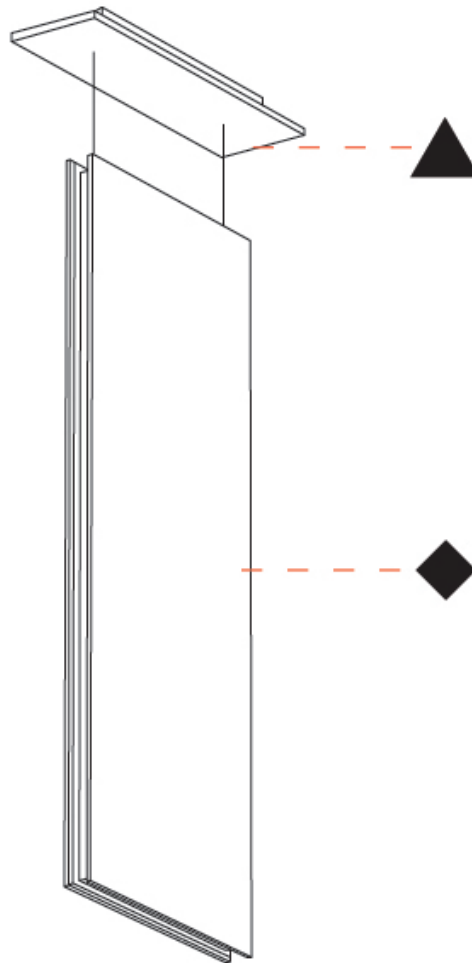

A300914-

PROJECT _____

TYPE _____

SPECIFIER _____

QUANTITY _____

DATE _____

A