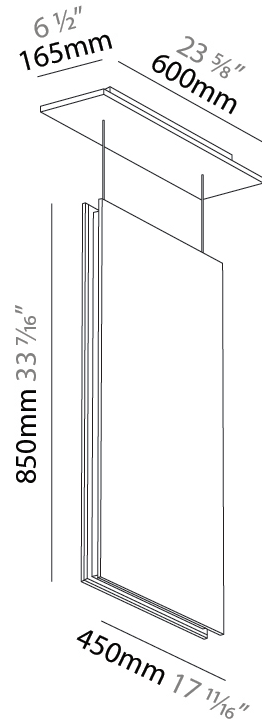

1. To build a product code in our configurator select the specify button on the base model # product page
2. To build a manual product code on this datasheet choose from the options listed below in blue font and add the suffix to the base model #

GENERAL

Series: Lullaby
Brand: Prolicht
Division: Architectural
Mounting Type: Suspension
Mounting Location: Ceiling
Subcategory: Acoustic

PHYSICAL

Shape: Rectangle
Length (mm): 450
Length (in): 17 11/16
Width (mm): 50
Width (in): 1 15/16
Height (mm): 850
Height (in): 33 7/16
Light Distribution: Direct
Fixture Finish: ANC / ASH / BNA / BTC / BZE / CEL / EGG / EVG / FOG / FOS / FST / FUA / IRI / IRO / KHA / LIC / LIM / MER / MSN / MUS / ONX / PEA / PLU / POL / PPY / RAY / ROY / RST / STE / SWD / TAN / TAU
Fixture Material: Aluminum
Cable Details: 2,000mm / 6,000mm Transparent Cable

ELECTRICAL

Lamp Type: LED
Input Wattage (W): 9
Total Output Wattage (W): 8.2
Dimming: Non-Dimmable / 0-10V Dimming
Driver Included: Yes
Driver Location: Integrated
Driver Type: Constant Current - Universal
Driver Class: Class 2
Input Voltage (V): 120 - 277

LED

Color Temperature (°K): 2700 / 3000 / 3500 / 4000
Max. Delivered Lumen (lm): 1138 / 1155 / 1172 / 1189
Nominal Lumen (lm): 1360 / 1380 / 1400 / 1420
CRI: >90 CRI
Lamp Life (hrs): 80000

OPTICAL

Beam Angle: 80

RATINGS AND CERTIFICATIONS

Certified By: Certified for North American Standards
IP rating: IP20

PROJECT
TYPE
SPECIFIER
QUANTITY
DATE