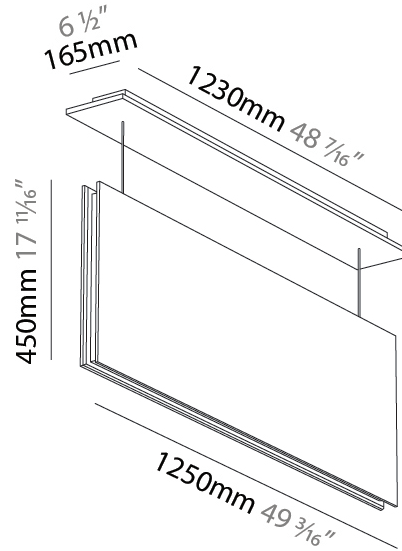

1. To build a product code in our configurator select the specify button on the base model # product page
2. To build a manual product code on this datasheet choose from the options listed below in blue font and add the suffix to the base model #

GENERAL

Series: Lullaby
Brand: Prolicht
Division: Architectural
Mounting Type: Suspension
Mounting Location: Ceiling
Subcategory: Acoustic

PHYSICAL

Shape: Rectangle
Length (mm): 1250
Length (in): 49 ³/₁₆
Width (mm): 50
Width (in): 1 ¹⁵/₁₆
Height (mm): 450
Height (in): 17 ¹¹/₁₆
Light Distribution: Direct
Fixture Finish: [ANC / ASH / BNA / BTC / BZE / CEL / EGG / EVG / FOG / FOS / FST / FUA / IRI / IRO / KHA / LIC / LIM / MER / MSN / MUS / ONX / PEA / PLU / POL / PPY / RAY / ROY / RST / STE / SWD / TAN / TAU](#)
Fixture Material: Aluminum
Cable Details: 2,000mm / 6,000mm Transparent Cable

ELECTRICAL

Lamp Type: LED
Input Wattage (W): 26
Total Output Wattage (W): 23.7
Dimming: [Non-Dimmable / 0-10V Dimming](#)
Driver Included: Yes
Driver Location: Integrated
Driver Type: Constant Current - Universal
Driver Class: Class 2
Input Voltage (V): 120 - 277

LED

Color Temperature (°K): [2700 / 3000 / 3500 / 4000](#)
Max. Delivered Lumen (lm): [3432 / 3482 / 3515 / 3582](#)
Nominal Lumen (lm): [4100 / 4160 / 4200 / 4280](#)
CRI: >90 CRI
Lamp Life (hrs): 80000

OPTICAL

Beam Angle: 80

RATINGS AND CERTIFICATIONS

Certified By: Certified for North American Standards
IP rating: IP20