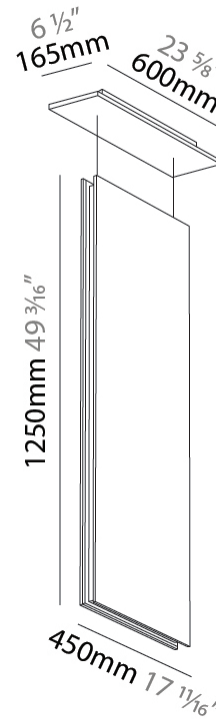

1. To build a product code in our configurator select the specify button on the base model # product page
2. To build a manual product code on this datasheet choose from the options listed below in blue font and add the suffix to the base model #

GENERAL

Series: Lullaby
Brand: Prolicht
Division: Architectural
Mounting Type: Suspension
Mounting Location: Ceiling
Subcategory: Acoustic

PHYSICAL

Shape: Rectangle
Length (mm): 450
Length (in): 17 ¹¹/₁₆
Width (mm): 50
Width (in): 1 ¹⁵/₁₆
Height (mm): 1250
Height (in): 49 ³/₁₆
Light Distribution: Direct
Fixture Finish: [ANC / ASH / BNA / BTC / BZE / CEL / EGG / EVG / FOG / FOS / FST / FUA / IRI / IRO / KHA / LIC / LIM / MER / MSN / MUS / ONX / PEA / PLU / POL / PPY / RAY / ROY / RST / STE / SWD / TAN / TAU](#)
Fixture Material: Aluminum
Cable Details: 2,000mm / 6,000mm Transparent Cable

ELECTRICAL

Lamp Type: LED
Input Wattage (W): 9
Total Output Wattage (W): 8.2
Dimming: [Non-Dimmable / 0-10V Dimming](#)
Driver Included: Yes
Driver Location: Integrated
Driver Type: Constant Current - Universal
Driver Class: Class 2
Input Voltage (V): 120 - 277

LED

Color Temperature (°K): [2700 / 3000 / 3500 / 4000](#)
Max. Delivered Lumen (lm): [1138 / 1155 / 1172 / 1189](#)
Nominal Lumen (lm): [1360 / 1380 / 1400 / 1420](#)
CRI: >90 CRI
Lamp Life (hrs): 80000

OPTICAL

Beam Angle: 80

RATINGS AND CERTIFICATIONS

Certified By: Certified for North American Standards
IP rating: IP20

PROJECT
TYPE
SPECIFIER
QUANTITY
DATE