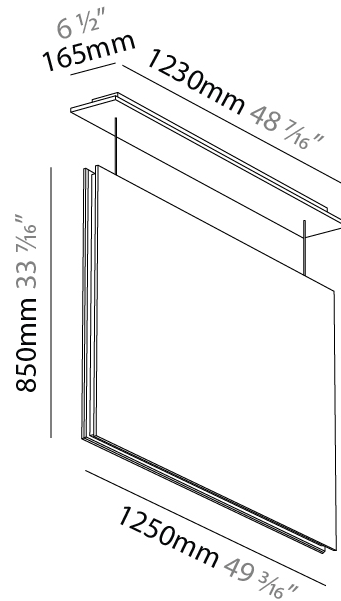

base number	LED	Color	Finish	Cable
	Dimming	Temperature	Options	Length

1. To build a product code in our configurator select the specify button on the base model # product page
2. To build a manual product code on this datasheet choose from the options listed below in blue font and add the suffix to the base model #

GENERAL

Series: Lullaby
Brand: Prolicht
Division: Architectural
Mounting Type: Suspension
Mounting Location: Ceiling
Subcategory: Acoustic

PHYSICAL

Shape: Rectangle
Length (mm): 1250
Length (in): 49 ³/₁₆
Width (mm): 50
Width (in): 1 ¹⁵/₁₆
Height (mm): 850
Height (in): 33 ⁷/₁₆
Light Distribution: Direct
Fixture Finish: ANC / ASH / BNA / BTC / BZE / CEL / EGG / EVG / FOG / FOS / FST / FUA / IRI / IRO / KHA / LIC / LIM / MER / MSN / MUS / ONX / PEA / PLU / POL / PPY / RAY / ROY / RST / STE / SWD / TAN / TAU
Fixture Material: Aluminum
Cable Details: 2,000mm / 6,000mm Transparent Cable

ELECTRICAL

Lamp Type: LED
Input Wattage (W): 26
Total Output Wattage (W): 23.7
Dimming: Non-Dimmable / 0-10V Dimming
Driver Included: Yes
Driver Location: Integrated
Driver Type: Constant Current - Universal
Driver Class: Class 2
Input Voltage (V): 120 - 277

LED

Color Temperature (°K): 2700 / 3000 / 3500 / 4000
Max. Delivered Lumen (lm): 3432 / 3482 / 3515 / 3582
Nominal Lumen (lm): 4100 / 4160 / 4200 / 4280
CRI: >90 CRI
Lamp Life (hrs): 80000

OPTICAL

Beam Angle: 80

RATINGS AND CERTIFICATIONS

Certified By: Certified for North American Standards
IP rating: IP20