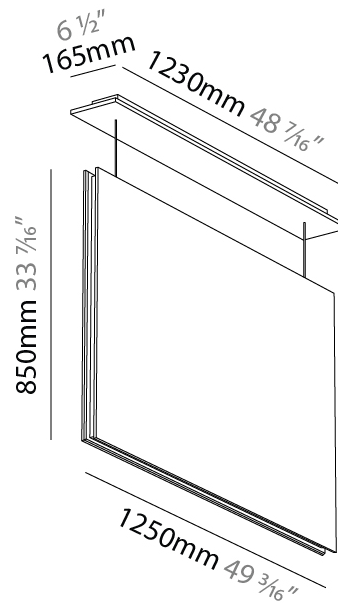

base number	LED	Color	Finish	Cable
	Dimming	Temperature	Options	Length

1. To build a product code in our configurator select the specify button on the base model # product page
2. To build a manual product code on this datasheet choose from the options listed below in blue font and add the suffix to the base model #

GENERAL

Series: Lullaby
Brand: Prolicht
Division: Architectural
Mounting Type: Suspension
Mounting Location: Ceiling
Subcategory: Acoustic

PHYSICAL

Shape: Rectangle
Length (mm): 1250
Length (in): 49 ³/₁₆
Width (mm): 50
Width (in): 1 ¹⁵/₁₆
Height (mm): 850
Height (in): 33 ⁷/₁₆
Light Distribution: Direct
Fixture Finish: [ANC / ASH / BNA / BTC / BZE / CEL / EGG / EVG / FOG / FOS / FST / FUA / IRI / IRO / KHA / LIC / LIM / MER / MSN / MUS / ONX / PEA / PLU / POL / PPY / RAY / ROY / RST / STE / SWD / TAN / TAU](#)
Fixture Material: Aluminum
Cable Details: 2,000mm / 6,000mm Transparent Cable

ELECTRICAL

Lamp Type: LED
Input Wattage (W): 26
Total Output Wattage (W): 23.7
Dimming: [Non-Dimmable / 0-10V Dimming](#)
Driver Included: Yes
Driver Location: Integrated
Driver Type: Constant Current - Universal
Driver Class: Class 2
Input Voltage (V): 120 - 277

LED

Color Temperature (°K): [2700 / 3000 / 3500 / 4000](#)
Max. Delivered Lumen (lm): [3432 / 3482 / 3515 / 3582](#)
Nominal Lumen (lm): [4100 / 4160 / 4200 / 4280](#)
CRI: >90 CRI
Lamp Life (hrs): 80000

OPTICAL

Beam Angle: 80

RATINGS AND CERTIFICATIONS

Certified By: Certified for North American Standards
IP rating: IP20