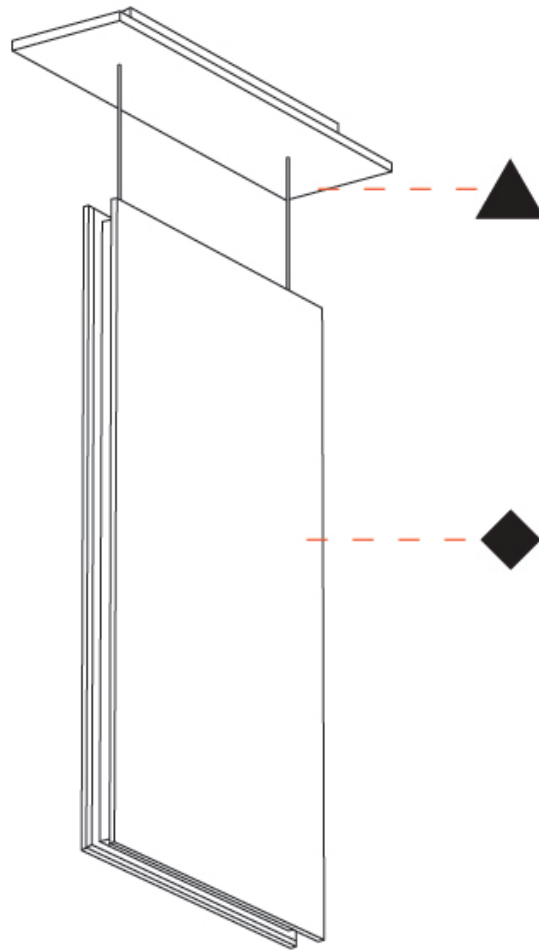

A300917-

PROJECT	_____
TYPE	_____
SPECIFIER	_____
QUANTITY	_____
DATE	_____

A