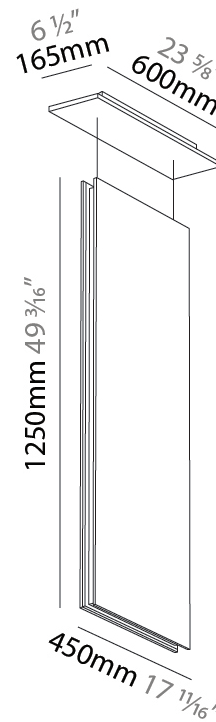

1. To build a product code in our configurator select the specify button on the base model # product page
2. To build a manual product code on this datasheet choose from the options listed below in blue font and add the suffix to the base model #

GENERAL

Series: Lullaby
Partner: Prolicht
Division: Architectural
Installation: Suspension
Product Type: Acoustic
Mounting Location: Ceiling
Light Distribution: Direct

PHYSICAL

Shape: Rectangle
Length (mm): 450
Length (in): 17 ¹¹/₁₆
Width (mm): 50
Width (in): 1 ¹⁵/₁₆
Height (mm): 1250
Height (in): 49 ³/₁₆
Holder Finish: BLK
Acoustic Finish: SFW / CYW / SEE / SYN / MTS / PMB / TTN / CYB / STO / DPE / BES / SHB / ARE / ANE / VRD / CRF
Fixture Material: Aluminum
Primary Material: Acoustic
Cable Details: 2000mm / 6000mm Transparent Cable

ELECTRICAL

Lamp Type: LED
Input Wattage (W): 9
Total Output Wattage (W): 8.2
Dimming: [Non-Dimming](#) / [0-10V Dimming](#) / [Matter Dimming](#)
Driver Included: Yes
Driver Location: Integrated
Driver Type: Constant Current - Universal
Driver Class: Class 2
Input Voltage (V): 120 - 277

LED

Color Temperature (°K): [2700](#) / [3000](#) / [3500](#) / [4000](#)
Max. Delivered Lumen (lm): [1138](#) / [1155](#) / [1172](#) / [1189](#)
Nominal Lumen (lm): [1360](#) / [1380](#) / [1400](#) / [1420](#)
CRI: >90 CRI
Lamp Life (hrs): 80000

OPTICAL

Beam Angle: 80

RATINGS AND CERTIFICATIONS

Certified By: Certified for North American Standards
IP rating: IP20

PROJECT
TYPE
SPECIFIER
QUANTITY
DATE