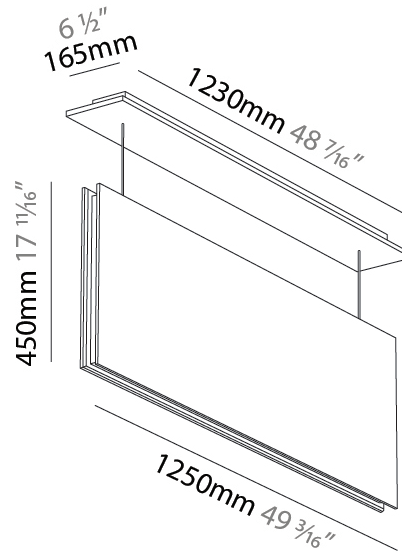

A300915-

base number   LED Dimming   Color Temperature   Acoustic Options   Acoustic Options   Cable Length

1. To build a product code in our configurator select the specify button on the base model # product page
2. To build a manual product code on this datasheet choose from the options listed below in blue font and add the suffix to the base model #

GENERAL

Series: Lullaby
Partner: Prolicht
Division: Architectural
Installation: Suspension
Product Type: Acoustic
Mounting Location: Ceiling
Light Distribution: Direct

PHYSICAL

Shape: Rectangle
Length (mm): 1250
Length (in): 49 ⁷/₁₆
Width (mm): 50
Width (in): 1 ¹⁵/₁₆
Height (mm): 450
Height (in): 17 ¹¹/₁₆
Acoustic Finish: SFW / CYW / SEE / SYN / MTS / PMB / TTN / CYB / STO / DPE / BES / SHB / ARE / ANE / VRD / CRF
Fixture Material: Aluminum
Primary Material: Acoustic
[Cable Details: 2000mm / 6000mm Transparent Cable](#)

ELECTRICAL

Lamp Type: LED
Input Wattage (W): 26
Total Output Wattage (W): 23.7
[Dimming: Non-Dimmable / 0-10V Dimming](#)
Driver Included: Yes
Driver Location: Integrated
Driver Type: Constant Current - Universal
Driver Class: Class 2
Input Voltage (V): 120 - 277

LED

[Color Temperature (°K): 2700 / 3000 / 3500 / 4000](#)
Max. Delivered Lumen (lm): 3432 / 3482 / 3515 / 3582
Nominal Lumen (lm): 4100 / 4160 / 4200 / 4280
CRI: >90 CRI
Lamp Life (hrs): 80000

OPTICAL

Beam Angle: 80

RATINGS AND CERTIFICATIONS

Certified By: Certified for North American Standards
IP rating: IP20