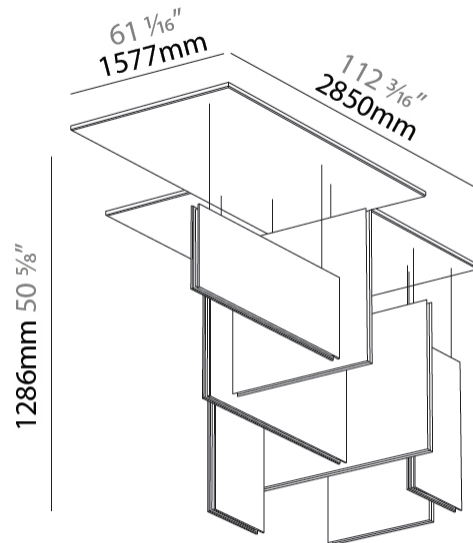

GENERAL

Series: Lullaby
Partner: Prolicht
Division: Architectural
Installation: Suspension
Product Type: Acoustic
Mounting Location: Ceiling
Light Distribution: Direct

PHYSICAL

Shape: Rectangle
Length (mm): 2250
Length (in): 88 ⁹/₁₆
Width (mm): 50
Width (in): 1 ¹⁵/₁₆
Height (mm): 450
Height (in): 17 ¹¹/₁₆
Holder Finish: SSR / BKV / CWI / CRY / HAB / LAG / UFT / ITA / RUA / RUR / MIC / FTG / MYG / TWT / LOD / PUS / FRO / FUP / KIA / POP / BLS / SPG / MEY / GOH / GUM / CHC / COM / ABZ / JAG
Acoustic Finish: SFW / CYW / SEE / SYN / MTS / PMB / TTN / CYB / STO / DPE / BES / SHB / ARE / ANE / VRD / CRF
Fixture Material: Aluminum / Material
Primary Material: Acoustic
Cable Details: 2000mm / 6000mm Transparent Cable

ELECTRICAL

Lamp Type: LED
Input Wattage (W): 47
Total Output Wattage (W): 42.7
Dimming: Non-Dimming / 0-10V Dimming / Matter Dimming
Driver Included: Yes
Driver Location: Integrated
Driver Type: Constant Current - Universal
Driver Class: Class 2
Input Voltage (V): 120 - 277

LED

Color Temperature (°K): 2700 / 3000 / 3500 / 4000
Max. Delivered Lumen (lm): 6286 / 6378 / 6445 / 6562
Nominal Lumen (lm): 7510 / 7620 / 7700 / 7840
CRI: >90 CRI
Lamp Life (hrs): 80000

OPTICAL

Beam Angle: 80

RATINGS AND CERTIFICATIONS

Certified By: Certified for North American Standards
IP rating: IP20