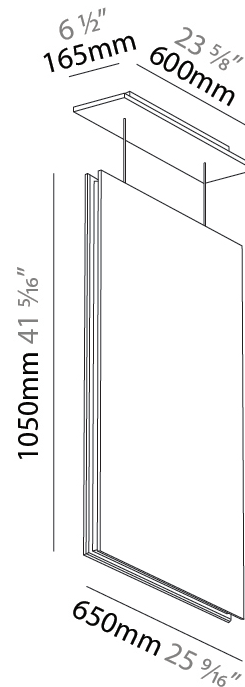

A300918-

base number   LED Dimming   Color Temperature   Acoustic Options   Cable Length

1. To build a product code in our configurator select the specify button on the base model # product page
2. To build a manual product code on this datasheet choose from the options listed below in blue font and add the suffix to the base model #

GENERAL

Series: Lullaby
Partner: Prolicht
Division: Architectural
Installation: Suspension
Product Type: Acoustic
Mounting Location: Ceiling
Light Distribution: Direct

PHYSICAL

Shape: Rectangle
Length (mm): 650
Length (in): 25 5/16
Width (mm): 50
Width (in): 1 15/16
Height (mm): 1050
Height (in): 41 5/16
Acoustic Finish: SFW / CYW / SEE / SYN / MTS / PMB / TTN / CYB / STO / DPE / BES / SHB / ARE / ANE / VRD / CRF
Fixture Material: Aluminum
Primary Material: Acoustic
[Cable Details: 2000mm / 6000mm Transparent Cable](#)

ELECTRICAL

Lamp Type: LED (Zhaga Standard)
Input Wattage (W): 13
Total Output Wattage (W): 11.8
[Dimming: Non-Dimmable / 0-10V Dimming](#)
Driver Included: Yes
Driver Location: Integrated
Driver Type: Constant Current - Universal
Driver Class: Class 2
Input Voltage (V): 120 - 277

LED

[Color Temperature (°K): 2700 / 3000 / 3500 / 4000](#)
Max. Delivered Lumen (lm): 1716 / 1741 / 1758 / 1791
Nominal Lumen (lm): 2050 / 2080 / 2100 / 2140
CRI: >90 CRI
Lamp Life (hrs): 80000

OPTICAL

Beam Angle: 80

RATINGS AND CERTIFICATIONS

Certified By: Certified for North American Standards
IP rating: IP20