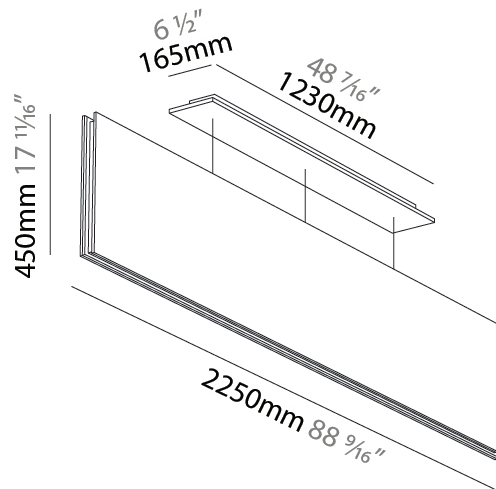

base number	LED Dimming	Color Temperature	Acoustic Options	Cable Length

1. To build a product code in our configurator select the specify button on the base model # product page
2. To build a manual product code on this datasheet choose from the options listed below in blue font and add the suffix to the base model #

GENERAL

Series: Lullaby
Partner: Prolicht
Division: Architectural
Installation: Suspension
Product Type: Acoustic
Mounting Location: Ceiling
Light Distribution: Direct

PHYSICAL

Shape: Rectangle
Length (mm): 2250
Length (in): 88 ⁹/₁₆
Width (mm): 50
Width (in): 1 ¹⁵/₁₆
Height (mm): 450
Height (in): 17 ¹¹/₁₆
Holder Finish: BLK
Acoustic Finish: SFW / CYW / SEE / SYN / MTS / PMB / TTN / CYB / STO / DPE / BES / SHB / ARE / ANE / VRD / CRF
Fixture Material: Aluminum
Primary Material: Acoustic
Cable Details: 2000mm / 6000mm Transparent Cable

ELECTRICAL

Lamp Type: LED
Input Wattage (W): 47
Total Output Wattage (W): 42.7
Dimming: Non-Dimming / 0-10V Dimming / Matter Dimming
Driver Included: Yes
Driver Location: Integrated
Driver Type: Constant Current - Universal
Driver Class: Class 2
Input Voltage (V): 120 - 277

LED

Color Temperature (°K): 2700 / 3000 / 3500 / 4000
Max. Delivered Lumen (lm): 6286 / 6378 / 6445 / 6562
Nominal Lumen (lm): 7510 / 7620 / 7700 / 7840
CRI: >90 CRI
Lamp Life (hrs): 80000

OPTICAL

Beam Angle: 80

RATINGS AND CERTIFICATIONS

Certified By: Certified for North American Standards
IP rating: IP20