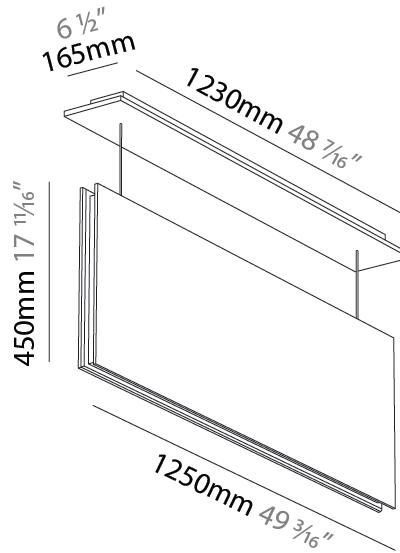

A300915-

base number   LED Dimming   Color Temperature   Acoustic Options   Acoustic Options   Cable Length

1. To build a product code in our configurator select the specify button on the base model # product page
2. To build a manual product code on this datasheet choose from the options listed below in blue font and add the suffix to the base model #

GENERAL

Series: Lullaby
Partner: Prolicht
Division: Architectural
Installation: Suspension
Product Type: Acoustic
Mounting Location: Ceiling
Light Distribution: Direct

PHYSICAL

Shape: Rectangle
Length (mm): 1250
Length (in): 49 7/16
Width (mm): 50
Width (in): 1 15/16
Height (mm): 450
Height (in): 17 11/16
Acoustic Finish: SFW / CYW / SEE / SYN / MTS / PMB / TTN / CYB / STO / DPE / BES / SHB / ARE / ANE / VRD / CRF
Fixture Material: Aluminum
Primary Material: Acoustic
[Cable Details: 2000mm / 6000mm Transparent Cable](#)

ELECTRICAL

Lamp Type: LED
Input Wattage (W): 26
Total Output Wattage (W): 23.7
[Dimming: Non-Dimmable / 0-10V Dimming](#)
Driver Included: Yes
Driver Location: Integrated
Driver Type: Constant Current - Universal
Driver Class: Class 2
Input Voltage (V): 120 - 277

LED

[Color Temperature (°K): 2700 / 3000 / 3500 / 4000](#)
Max. Delivered Lumen (lm): 3432 / 3482 / 3515 / 3582
Nominal Lumen (lm): 4100 / 4160 / 4200 / 4280
CRI: >90 CRI
Lamp Life (hrs): 80000

OPTICAL

Beam Angle: 80

RATINGS AND CERTIFICATIONS

Certified By: Certified for North American Standards
IP rating: IP20