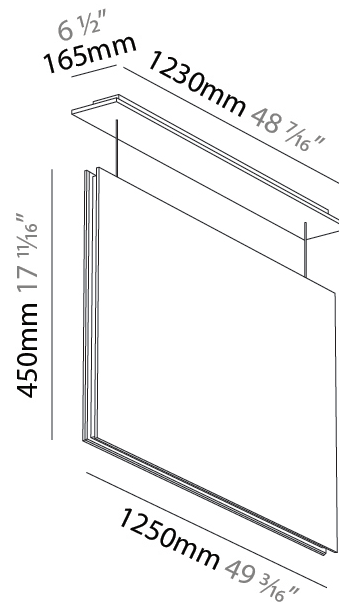

A300916-

base number   LED Dimming   Color Temperature   Acoustic Options   Cable Length

1. To build a product code in our configurator select the specify button on the base model # product page
2. To build a manual product code on this datasheet choose from the options listed below in blue font and add the suffix to the base model #

GENERAL

Series: Lullaby
Partner: Prolicht
Division: Architectural
Installation: Suspension
Product Type: Acoustic
Mounting Location: Ceiling
Light Distribution: Direct

PHYSICAL

Shape: Rectangle
Length (mm): 1250
Length (in): 49 ⁷/₁₆
Width (mm): 50
Width (in): 1 ¹⁵/₁₆
Height (mm): 850
Height (in): 33 ⁷/₁₆
Holder Finish: BLK
Acoustic Finish: SFW / CYW / SEE / SYN / MTS / PMB / TTN / CYB / STO / DPE / BES / SHB / ARE / ANE / VRD / CRF
Fixture Material: Aluminum
Primary Material: Acoustic
Cable Details: 2000mm / 6000mm Transparent Cable

ELECTRICAL

Lamp Type: LED
Input Wattage (W): 26
Total Output Wattage (W): 23.7
Dimming: [Non-Dimming](#) / [0-10V Dimming](#) / [Matter Dimming](#)
Driver Included: Yes
Driver Location: Integrated
Driver Type: Constant Current - Universal
Driver Class: Class 2
Input Voltage (V): 120 - 277

LED

Color Temperature (°K): [2700](#) / [3000](#) / [3500](#) / [4000](#)
Max. Delivered Lumen (lm): 3432 / 3482 / 3515 / 3582
Nominal Lumen (lm): 4100 / 4160 / 4200 / 4280
CRI: >90 CRI
Lamp Life (hrs): 80000

OPTICAL

Beam Angle: 80

RATINGS AND CERTIFICATIONS

Certified By: Certified for North American Standards
IP rating: IP20