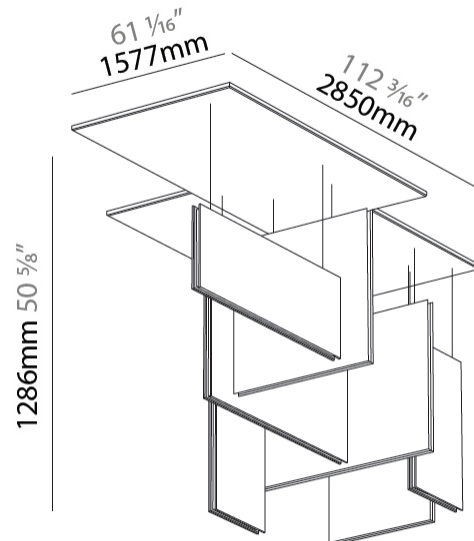

GENERAL

Series: Lullaby
Partner: Prolicht
Division: Architectural
Installation: Suspension
Product Type: Acoustic
Mounting Location: Ceiling
Light Distribution: Direct

PHYSICAL

Shape: Rectangle
Length (mm): 2250
Length (in): 88 ⁹/₁₆
Width (mm): 50
Width (in): 1 ¹⁵/₁₆
Height (mm): 450
Height (in): 17 ¹¹/₁₆
Holder Finish: SSR / BKV / CWI / CRY / HAB / LAG / UFT / ITA / RUA / RUR / MIC / FTG / MYG / TWT / LOD / PUS / FRO / FUP / KIA / POP / BLS / SPG / MEY / GOH / GUM / CHC / COM / ABZ / JAG
Acoustic Finish: SFW / CYW / SEE / SYN / MTS / PMB / TTN / CYB / STO / DPE / BES / SHB / ARE / ANE / VRD / CRF
Fixture Material: Aluminum / Material
Primary Material: Acoustic
Cable Details: 2000mm / 6000mm Transparent Cable

ELECTRICAL

Lamp Type: LED
Input Wattage (W): 47
Total Output Wattage (W): 42.7
Dimming: Non-Dimming / 0-10V Dimming / Matter Dimming
Driver Included: Yes
Driver Location: Integrated
Driver Type: Constant Current - Universal
Driver Class: Class 2
Input Voltage (V): 120 - 277

LED

Color Temperature (°K): 2700 / 3000 / 3500 / 4000
Max. Delivered Lumen (lm): 6286 / 6378 / 6445 / 6562
Nominal Lumen (lm): 7510 / 7620 / 7700 / 7840
CRI: >90 CRI
Lamp Life (hrs): 80000

OPTICAL

Beam Angle: 80

RATINGS AND CERTIFICATIONS

Certified By: Certified for North American Standards
IP rating: IP20