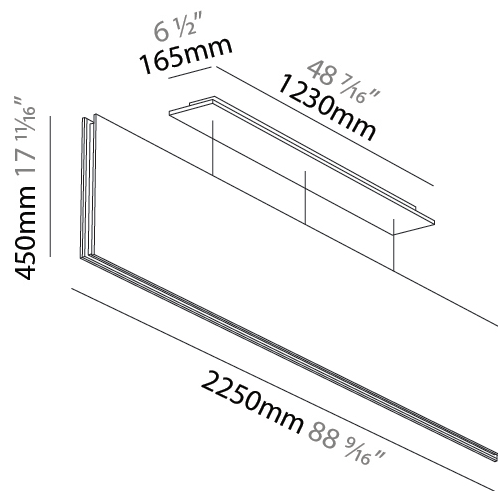

base number	LED Dimming	Color Temperature	Acoustic Options	Cable Length

1. To build a product code in our configurator select the specify button on the base model # product page
2. To build a manual product code on this datasheet choose from the options listed below in blue font and add the suffix to the base model #

GENERAL

Series: Lullaby
Partner: Prolicht
Division: Architectural
Installation: Suspension
Product Type: Acoustic
Mounting Location: Ceiling
Light Distribution: Direct

PHYSICAL

Shape: Rectangle
Length (mm): 2250
Length (in): 88 ⁹/₁₆
Width (mm): 50
Width (in): 1 ¹⁵/₁₆
Height (mm): 450
Height (in): 17 ¹¹/₁₆
Holder Finish: BLK
Acoustic Finish: SFW / CYW / SEE / SYN / MTS / PMB / TTN / CYB / STO / DPE / BES / SHB / ARE / ANE / VRD / CRF
Fixture Material: Aluminum
Primary Material: Acoustic
Cable Details: 2000mm / 6000mm Transparent Cable

ELECTRICAL

Lamp Type: LED
Input Wattage (W): 47
Total Output Wattage (W): 42.7
Dimming: Non-Dimming / 0-10V Dimming / Matter Dimming
Driver Included: Yes
Driver Location: Integrated
Driver Type: Constant Current - Universal
Driver Class: Class 2
Input Voltage (V): 120 - 277

LED

Color Temperature (°K): 2700 / 3000 / 3500 / 4000
Max. Delivered Lumen (lm): 6286 / 6378 / 6445 / 6562
Nominal Lumen (lm): 7510 / 7620 / 7700 / 7840
CRI: >90 CRI
Lamp Life (hrs): 80000

OPTICAL

Beam Angle: 80

RATINGS AND CERTIFICATIONS

Certified By: Certified for North American Standards
IP rating: IP20