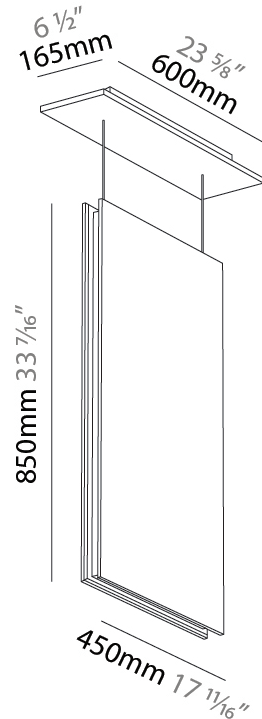

base number	LED	Color	Finish	Cable
	Dimming	Temperature	Options	Length

1. To build a product code in our configurator select the specify button on the base model # product page
2. To build a manual product code on this datasheet choose from the options listed below in blue font and add the suffix to the base model #

GENERAL

Series: Lullaby
Brand: Prolicht
Division: Architectural
Mounting Type: Suspension
Mounting Location: Ceiling
Subcategory: Acoustic

PHYSICAL

Shape: Rectangle
Length (mm): 450
Length (in): 17 11/16
Width (mm): 50
Width (in): 1 15/16
Height (mm): 850
Height (in): 33 7/16
Light Distribution: Direct
Fixture Finish: ANC / ASH / BNA / BTC / BZE / CEL / EGG / EVG / FOG / FOS / FST / FUA / IRI / IRO / KHA / LIC / LIM / MER / MSN / MUS / ONX / PEA / PLU / POL / PPY / RAY / ROY / RST / STE / SWD / TAN / TAU
Fixture Material: Aluminum
Cable Details: 2,000mm / 6,000mm Transparent Cable

ELECTRICAL

Lamp Type: LED
Input Wattage (W): 9
Total Output Wattage (W): 8.2
Dimming: Non-Dimmable / 0-10V Dimming
Driver Included: Yes
Driver Location: Integrated
Driver Type: Constant Current - Universal
Driver Class: Class 2
Input Voltage (V): 120 - 277

LED

Color Temperature (°K): 2700 / 3000 / 3500 / 4000
Max. Delivered Lumen (lm): 1138 / 1155 / 1172 / 1189
Nominal Lumen (lm): 1360 / 1380 / 1400 / 1420
CRI: >90 CRI
Lamp Life (hrs): 80000

OPTICAL

Beam Angle: 80

RATINGS AND CERTIFICATIONS

Certified By: Certified for North American Standards
IP rating: IP20