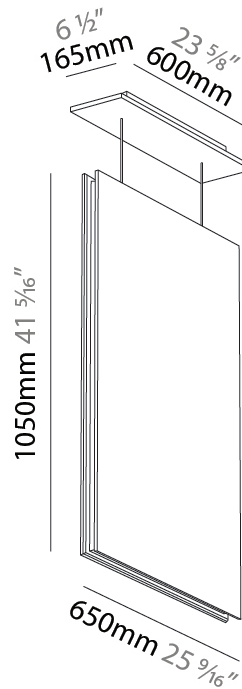

1. To build a product code in our configurator select the specify button on the base model # product page
2. To build a manual product code on this datasheet choose from the options listed below in blue font and add the suffix to the base model #

GENERAL

Series: Lullaby
Brand: Prolicht
Division: Architectural
Mounting Type: Suspension
Mounting Location: Ceiling
Subcategory: Acoustic

PHYSICAL

Shape: Rectangle
Length (mm): 650
Length (in): 25 ⁵/₁₆
Width (mm): 50
Width (in): 1 ¹⁵/₁₆
Height (mm): 1050
Height (in): 41 ⁵/₁₆
Light Distribution: Direct
Fixture Finish: ANC / ASH / BNA / BTC / BZE / CEL / EGG / EVG / FOG / FOS / FST / FUA / IRI / IRO / KHA / LIC / LIM / MER / MSN / MUS / ONX / PEA / PLU / POL / PPY / RAY / ROY / RST / STE / SWD / TAN / TAU
Fixture Material: Aluminum
Cable Details: 2,000mm / 6,000mm Transparent Cable

ELECTRICAL

Lamp Type: LED (Zhaga Standard)
Input Wattage (W): 13
Total Output Wattage (W): 11.8
Dimming: Non-Dimmable / 0-10V Dimming
Driver Included: Yes
Driver Location: Integrated
Driver Type: Constant Current - Universal
Driver Class: Class 2
Input Voltage (V): 120 - 277

LED

Color Temperature (°K): 2700 / 3000 / 3500 / 4000
Max. Delivered Lumen (lm): 1716 / 1741 / 1758 / 1791
Nominal Lumen (lm): 2050 / 2080 / 2100 / 2140
CRI: >90 CRI
Lamp Life (hrs): 80000

OPTICAL

Beam Angle: 80

RATINGS AND CERTIFICATIONS

Certified By: Certified for North American Standards
IP rating: IP20