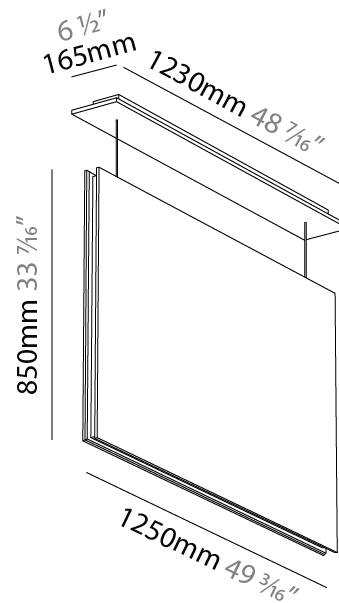

base number   LED   Color   Finish   Cable
Dimming   Temperature   Options   Length

1. To build a product code in our configurator select the specify button on the base model # product page
2. To build a manual product code on this datasheet choose from the options listed below in blue font and add the suffix to the base model #

GENERAL

Series: Lullaby
Brand: Prolicht
Division: Architectural
Mounting Type: Suspension
Mounting Location: Ceiling
Subcategory: Acoustic

PHYSICAL

Shape: Rectangle
Length (mm): 1250
Length (in): 49 ³/₁₆
Width (mm): 50
Width (in): 1 ¹⁵/₁₆
Height (mm): 850
Height (in): 33 ⁷/₁₆
Light Distribution: Direct
Fixture Finish: [ANC / ASH / BNA / BTC / BZE / CEL / EGG / EVG / FOG / FOS / FST / FUA / IRI / IRO / KHA / LIC / LIM / MER / MSN / MUS / ONX / PEA / PLU / POL / PPY / RAY / ROY / RST / STE / SWD / TAN / TAU](#)
Fixture Material: Aluminum
Cable Details: 2,000mm / 6,000mm Transparent Cable

ELECTRICAL

Lamp Type: LED
Input Wattage (W): 26
Total Output Wattage (W): 23.7
Dimming: [Non-Dimmable / 0-10V Dimming](#)
Driver Included: Yes
Driver Location: Integrated
Driver Type: Constant Current - Universal
Driver Class: Class 2
Input Voltage (V): 120 - 277

LED

Color Temperature (°K): [2700 / 3000 / 3500 / 4000](#)
Max. Delivered Lumen (lm): [3432 / 3482 / 3515 / 3582](#)
Nominal Lumen (lm): [4100 / 4160 / 4200 / 4280](#)
CRI: >90 CRI
Lamp Life (hrs): 80000

OPTICAL

Beam Angle: 80

RATINGS AND CERTIFICATIONS

Certified By: Certified for North American Standards
IP rating: IP20