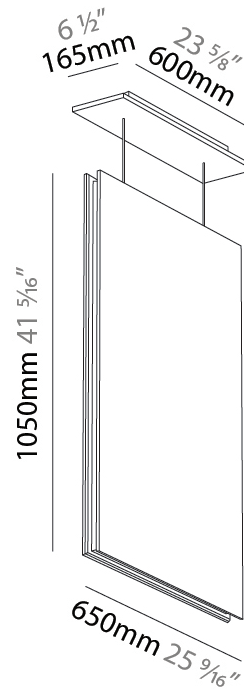

1. To build a product code in our configurator select the specify button on the base model # product page
2. To build a manual product code on this datasheet choose from the options listed below in blue font and add the suffix to the base model #

GENERAL

Series: Lullaby
Brand: Prolicht
Division: Architectural
Mounting Type: Suspension
Mounting Location: Ceiling
Subcategory: Acoustic

PHYSICAL

Shape: Rectangle
Length (mm): 650
Length (in): 25 ⁵/₁₆
Width (mm): 50
Width (in): 1 ¹⁵/₁₆
Height (mm): 1050
Height (in): 41 ⁵/₁₆
Light Distribution: Direct
Fixture Finish: ANC / ASH / BNA / BTC / BZE / CEL / EGG / EVG / FOG / FOS / FST / FUA / IRI / IRO / KHA / LIC / LIM / MER / MSN / MUS / ONX / PEA / PLU / POL / PPY / RAY / ROY / RST / STE / SWD / TAN / TAU
Fixture Material: Aluminum
Cable Details: 2,000mm / 6,000mm Transparent Cable

ELECTRICAL

Lamp Type: LED (Zhaga Standard)
Input Wattage (W): 13
Total Output Wattage (W): 11.8
Dimming: Non-Dimmable / 0-10V Dimming
Driver Included: Yes
Driver Location: Integrated
Driver Type: Constant Current - Universal
Driver Class: Class 2
Input Voltage (V): 120 - 277

LED

Color Temperature (°K): 2700 / 3000 / 3500 / 4000
Max. Delivered Lumen (lm): 1716 / 1741 / 1758 / 1791
Nominal Lumen (lm): 2050 / 2080 / 2100 / 2140
CRI: >90 CRI
Lamp Life (hrs): 80000

OPTICAL

Beam Angle: 80

RATINGS AND CERTIFICATIONS

Certified By: Certified for North American Standards
IP rating: IP20