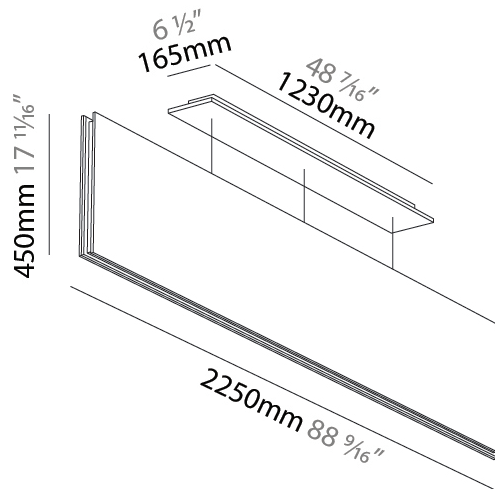

1. To build a product code in our configurator select the specify button on the base model # product page
2. To build a manual product code on this datasheet choose from the options listed below in blue font and add the suffix to the base model #

GENERAL

Series: Lullaby
Brand: Prolicht
Division: Architectural
Mounting Type: Suspension
Mounting Location: Ceiling
Subcategory: Acoustic

PHYSICAL

Shape: Rectangle
Length (mm): 2250
Length (in): 88 ³/₁₆
Width (mm): 50
Width (in): 1 ¹⁵/₁₆
Height (mm): 450
Height (in): 17 ¹¹/₁₆
Light Distribution: Direct
Fixture Finish: ANC / ASH / BNA / BTC / BZE / CEL / EGG / EVG / FOG / FOS / FST / FUA / IRI / IRO / KHA / LIC / LIM / MER / MSN / MUS / ONX / PEA / PLU / POL / PPY / RAY / ROY / RST / STE / SWD / TAN / TAU
Fixture Material: Aluminum
Cable Details: 2,000mm / 6,000mm Transparent Cable

ELECTRICAL

Lamp Type: LED
Input Wattage (W): 47
Total Output Wattage (W): 42.7
Dimming: Non-Dimmable / 0-10V Dimming
Driver Included: Yes
Driver Location: Integrated
Driver Type: Constant Current - Universal
Driver Class: Class 2
Input Voltage (V): 120 - 277

LED

Color Temperature (°K): 2700 / 3000 / 3500 / 4000
Max. Delivered Lumen (lm): 6286 / 6378 / 6445 / 6562
Nominal Lumen (lm): 7510 / 7620 / 7700 / 7840
CRI: >90 CRI
Lamp Life (hrs): 80000

OPTICAL

Beam Angle: 80

RATINGS AND CERTIFICATIONS

Certified By: Certified for North American Standards
IP rating: IP20