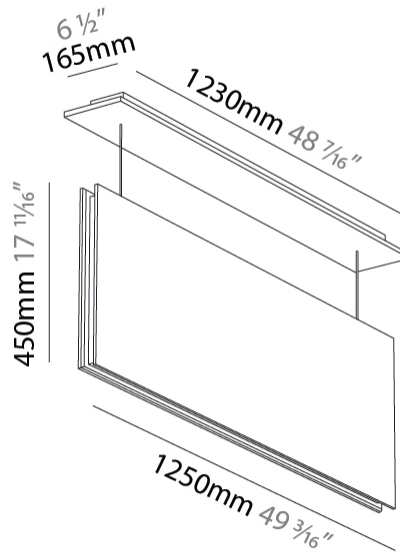

A300915-

base number   LED Dimming   Color Temperature   Acoustic Options   Acoustic Options   Cable Length

1. To build a product code in our configurator select the specify button on the base model # product page
2. To build a manual product code on this datasheet choose from the options listed below in blue font and add the suffix to the base model #

GENERAL

Series: Lullaby
Partner: Prolicht
Division: Architectural
Installation: Suspension
Product Type: Acoustic
Mounting Location: Ceiling
Light Distribution: Direct

PHYSICAL

Shape: Rectangle
Length (mm): 1250
Length (in): 49 ⁷/₁₆
Width (mm): 50
Width (in): 1 ¹⁵/₁₆
Height (mm): 450
Height (in): 17 ¹¹/₁₆
Acoustic Finish: SFW / CYW / SEE / SYN / MTS / PMB / TTN / CYB / STO / DPE / BES / SHB / ARE / ANE / VRD / CRF
Fixture Material: Aluminum
Primary Material: Acoustic
[Cable Details: 2000mm / 6000mm Transparent Cable](#)

ELECTRICAL

Lamp Type: LED
Input Wattage (W): 26
Total Output Wattage (W): 23.7
[Dimming: Non-Dimmable / 0-10V Dimming](#)
Driver Included: Yes
Driver Location: Integrated
Driver Type: Constant Current - Universal
Driver Class: Class 2
Input Voltage (V): 120 - 277

LED

[Color Temperature (°K): 2700 / 3000 / 3500 / 4000](#)
Max. Delivered Lumen (lm): 3432 / 3482 / 3515 / 3582
Nominal Lumen (lm): 4100 / 4160 / 4200 / 4280
CRI: >90 CRI
Lamp Life (hrs): 80000

OPTICAL

Beam Angle: 80

RATINGS AND CERTIFICATIONS

Certified By: Certified for North American Standards
IP rating: IP20