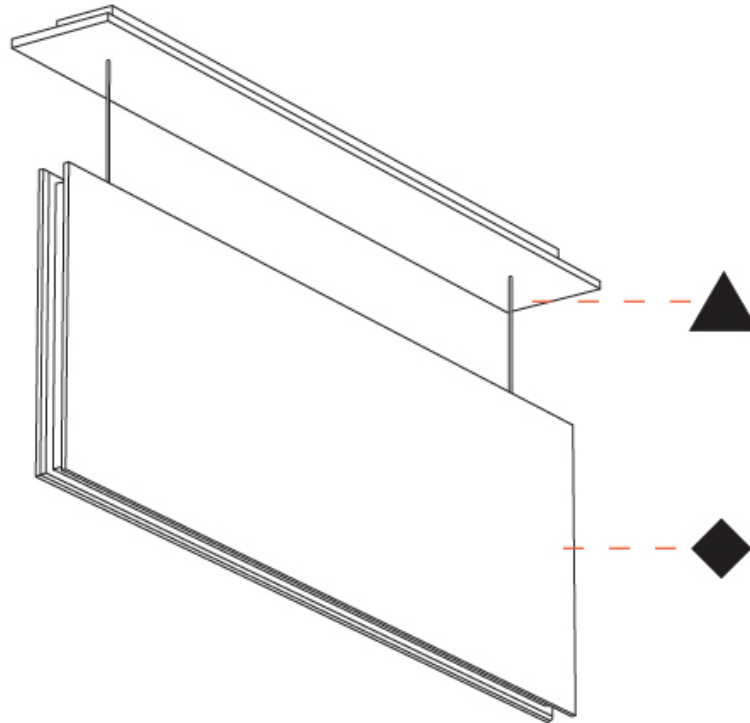

A300915-

PROJECT

TYPE

SPECIFIER

QUANTITY

DATE

A