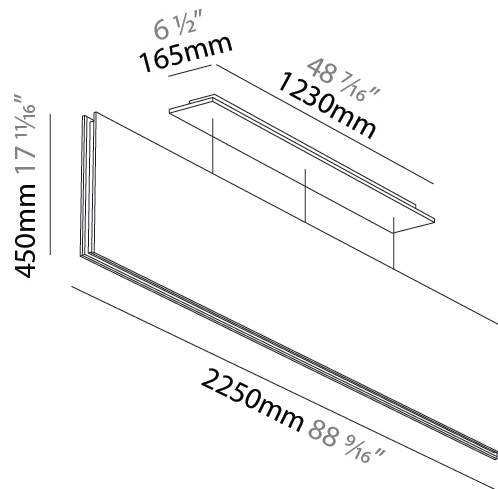

base number   LED Dimming   Color Temperature   Acoustic Options   Cable Length

1. To build a product code in our configurator select the specify button on the base model # product page
2. To build a manual product code on this datasheet choose from the options listed below in blue font and add the suffix to the base model #

GENERAL

Series: Lullaby
Partner: Prolicht
Division: Architectural
Installation: Suspension
Product Type: Acoustic
Mounting Location: Ceiling
Light Distribution: Direct

PHYSICAL

Shape: Rectangle
Length (mm): 2250
Length (in): 88 ⁹/₁₆
Width (mm): 50
Width (in): 1 ¹⁵/₁₆
Height (mm): 450
Height (in): 17 ¹¹/₁₆
Holder Finish: BLK
Acoustic Finish: SFW / CYW / SEE / SYN / MTS / PMB / TTN / CYB / STO / DPE / BES / SHB / ARE / ANE / VRD / CRF
Fixture Material: Aluminum
Primary Material: Acoustic
Cable Details: 2000mm / 6000mm Transparent Cable

ELECTRICAL

Lamp Type: LED
Input Wattage (W): 47
Total Output Wattage (W): 42.7
Dimming: [Non-Dimming](#) / [0-10V Dimming](#) / [Matter Dimming](#)
Driver Included: Yes
Driver Location: Integrated
Driver Type: Constant Current - Universal
Driver Class: Class 2
Input Voltage (V): 120 - 277

LED

Color Temperature (°K): 2700 / 3000 / 3500 / 4000
Max. Delivered Lumen (lm): 6286 / 6378 / 6445 / 6562
Nominal Lumen (lm): 7510 / 7620 / 7700 / 7840
CRI: >90 CRI
Lamp Life (hrs): 80000

OPTICAL

Beam Angle: 80

RATINGS AND CERTIFICATIONS

Certified By: Certified for North American Standards
IP rating: IP20