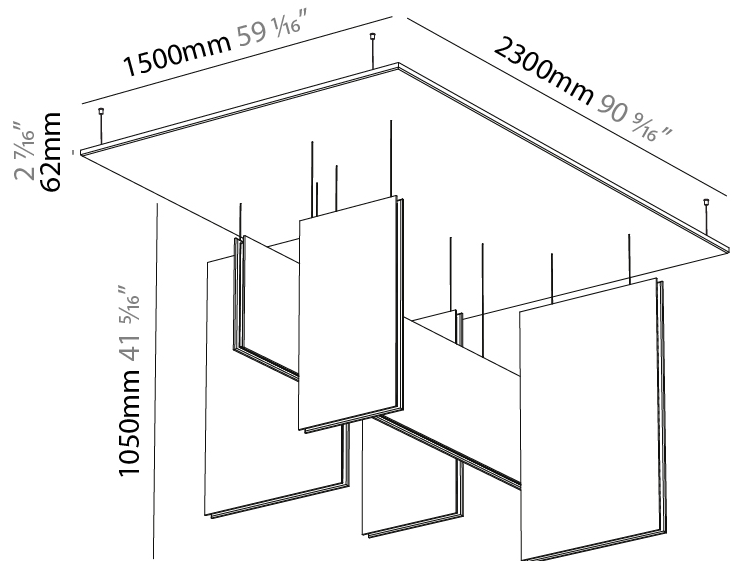

GENERAL

Series: Lullaby
Partner: Prolicht
Division: Architectural
Installation: Suspension
Product Type: Acoustic
Mounting Location: Ceiling
Light Distribution: Direct

PHYSICAL

Shape: Abstract
Length (mm): 2300
Length (in): 90 ⁹/₁₆
Width (mm): 1500
Width (in): 59 ¹/₁₆
Height (mm): 1050
Height (in): 41 ⁵/₁₆
Holder Finish: SSR / BKV / CWI / CRY / HAB / LAG / UFT / ITA / RUA / RUR / MIC / FTG / MYG / TWT / LOD / PUS / FRO / FUP / KIA / POP / BLS / SPG / MEY / GOH / GUM / CHC / COM / ABZ / JAG
Acoustic Finish: SFW / CYW / SEE / SYN / MTS / PMB / TTN / CYB / STO / DPE / BES / SHB / ARE / ANE / VRD / CRF
Fixture Material: Aluminum
Primary Material: Acoustic
Cable Details: 2,000mm / 6,000mm Transparent Cable

ELECTRICAL

Lamp Type: LED
Input Wattage (W): 90
Total Output Wattage (W): 81.8
Dimming: Non-Dimming / 0-10V Dimming / Matter Dimming
Driver Included: Yes
Driver Location: Integrated
Driver Type: Constant Current - Universal
Driver Class: Class 2
Input Voltage (V): 120 - 277

LED

Color Temperature (°K): 2700 / 3000 / 3500 / 4000
Max. Delivered Lumen (lm): 11994 / 12170 / 12304 / 12522
Nominal Lumen (lm): 14330 / 14540 / 14700 / 14960
CRI: >90 CRI
Lamp Life (hrs): 50000

OPTICAL

Beam Angle: 80

RATINGS AND CERTIFICATIONS

Certified By: Certified for North American Standards
IP rating: IP20