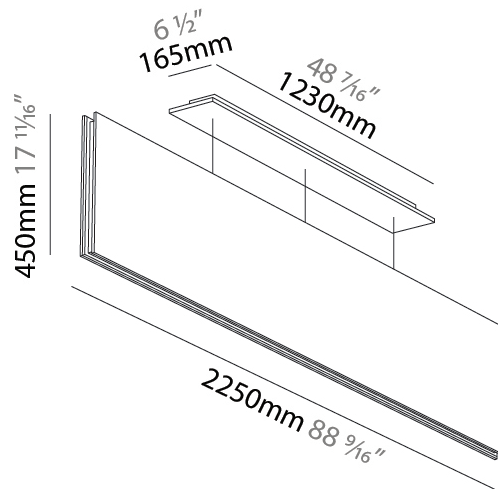

base number	LED	Color	Acoustic	Cable
	Dimming	Temperature	Options	Length

1. To build a product code in our configurator select the specify button on the base model # product page
2. To build a manual product code on this datasheet choose from the options listed below in blue font and add the suffix to the base model #

GENERAL

Series: Lullaby
Partner: Prolicht
Division: Architectural
Installation: Suspension
Product Type: Acoustic
Mounting Location: Ceiling
Light Distribution: Direct

PHYSICAL

Shape: Rectangle
Length (mm): 2250
Length (in): 88 ⁷/₁₆
Width (mm): 50
Width (in): 1 ¹⁵/₁₆
Height (mm): 450
Height (in): 17 ¹¹/₁₆
Holder Finish: BLK
Acoustic Finish: SFW / CYW / SEE / SYN / MTS / PMB / TTN / CYB / STO / DPE / BES / SHB / ARE / ANE / VRD / CRF
Fixture Material: Aluminum
Primary Material: Acoustic
Cable Details: 2000mm / 6000mm Transparent Cable

ELECTRICAL

Lamp Type: LED
Input Wattage (W): 47
Total Output Wattage (W): 42.7
Dimming: Non-Dimming / 0-10V Dimming / Matter Dimming
Driver Included: Yes
Driver Location: Integrated
Driver Type: Constant Current - Universal
Driver Class: Class 2
Input Voltage (V): 120 - 277

LED

Color Temperature (°K): 2700 / 3000 / 3500 / 4000
Max. Delivered Lumen (lm): 6286 / 6378 / 6445 / 6562
Nominal Lumen (lm): 7510 / 7620 / 7700 / 7840
CRI: >90 CRI
Lamp Life (hrs): 80000

OPTICAL

Beam Angle: 80

RATINGS AND CERTIFICATIONS

Certified By: Certified for North American Standards
IP rating: IP20