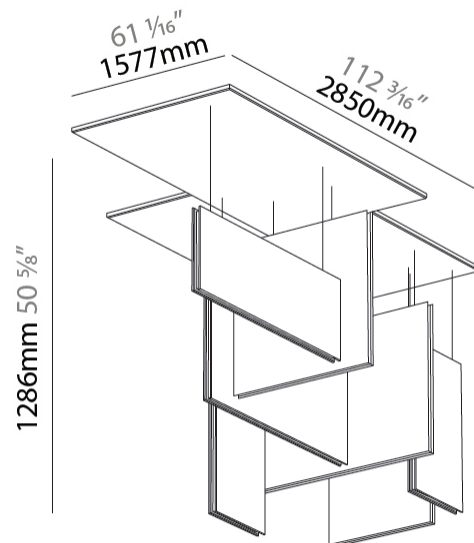

GENERAL

Series: Lullaby
Partner: Prolicht
Division: Architectural
Installation: Suspension
Product Type: Acoustic
Mounting Location: Ceiling
Light Distribution: Direct

PHYSICAL

Shape: Rectangle
Length (mm): 2250
Length (in): 88 ⁹/₁₆
Width (mm): 50
Width (in): 1 ¹⁵/₁₆
Height (mm): 450
Height (in): 17 ¹¹/₁₆
Holder Finish: SSR / BKV / CWI / CRY / HAB / LAG / UFT / ITA / RUA / RUR / MIC / FTG / MYG / TWT / LOD / PUS / FRO / FUP / KIA / POP / BLS / SPG / MEY / GOH / GUM / CHC / COM / ABZ / JAG
Acoustic Finish: SFW / CYW / SEE / SYN / MTS / PMB / TTN / CYB / STO / DPE / BES / SHB / ARE / ANE / VRD / CRF
Fixture Material: Aluminum / Material
Primary Material: Acoustic
Cable Details: 2000mm / 6000mm Transparent Cable

ELECTRICAL

Lamp Type: LED
Input Wattage (W): 47
Total Output Wattage (W): 42.7
Dimming: Non-Dimming / 0-10V Dimming / Matter Dimming
Driver Included: Yes
Driver Location: Integrated
Driver Type: Constant Current - Universal
Driver Class: Class 2
Input Voltage (V): 120 - 277

LED

Color Temperature (°K): 2700 / 3000 / 3500 / 4000
Max. Delivered Lumen (lm): 6286 / 6378 / 6445 / 6562
Nominal Lumen (lm): 7510 / 7620 / 7700 / 7840
CRI: >90 CRI
Lamp Life (hrs): 80000

OPTICAL

Beam Angle: 80

RATINGS AND CERTIFICATIONS

Certified By: Certified for North American Standards
IP rating: IP20