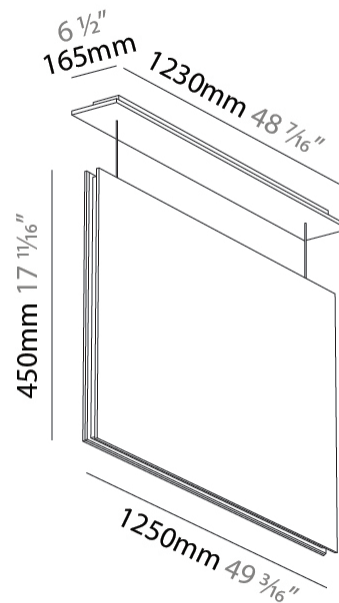

A300916-

base number   LED Dimming   Color Temperature   Acoustic Options   Cable Length

1. To build a product code in our configurator select the specify button on the base model # product page
2. To build a manual product code on this datasheet choose from the options listed below in blue font and add the suffix to the base model #

GENERAL

Series: Lullaby
Partner: Prolicht
Division: Architectural
Installation: Suspension
Product Type: Acoustic
Mounting Location: Ceiling
Light Distribution: Direct

PHYSICAL

Shape: Rectangle
Length (mm): 1250
Length (in): 49 ⁷/₁₆
Width (mm): 50
Width (in): 1 ¹⁵/₁₆
Height (mm): 850
Height (in): 33 ⁷/₁₆
Holder Finish: BLK
Acoustic Finish: SFW / CYW / SEE / SYN / MTS / PMB / TTN / CYB / STO / DPE / BES / SHB / ARE / ANE / VRD / CRF
Fixture Material: Aluminum
Primary Material: Acoustic
Cable Details: 2000mm / 6000mm Transparent Cable

ELECTRICAL

Lamp Type: LED
Input Wattage (W): 26
Total Output Wattage (W): 23.7
Dimming: [Non-Dimming](#) / [0-10V Dimming](#) / [Matter Dimming](#)
Driver Included: Yes
Driver Location: Integrated
Driver Type: Constant Current - Universal
Driver Class: Class 2
Input Voltage (V): 120 - 277

LED

Color Temperature (°K): 2700 / 3000 / 3500 / 4000
Max. Delivered Lumen (lm): 3432 / 3482 / 3515 / 3582
Nominal Lumen (lm): 4100 / 4160 / 4200 / 4280
CRI: >90 CRI
Lamp Life (hrs): 80000

OPTICAL

Beam Angle: 80

RATINGS AND CERTIFICATIONS

Certified By: Certified for North American Standards
IP rating: IP20