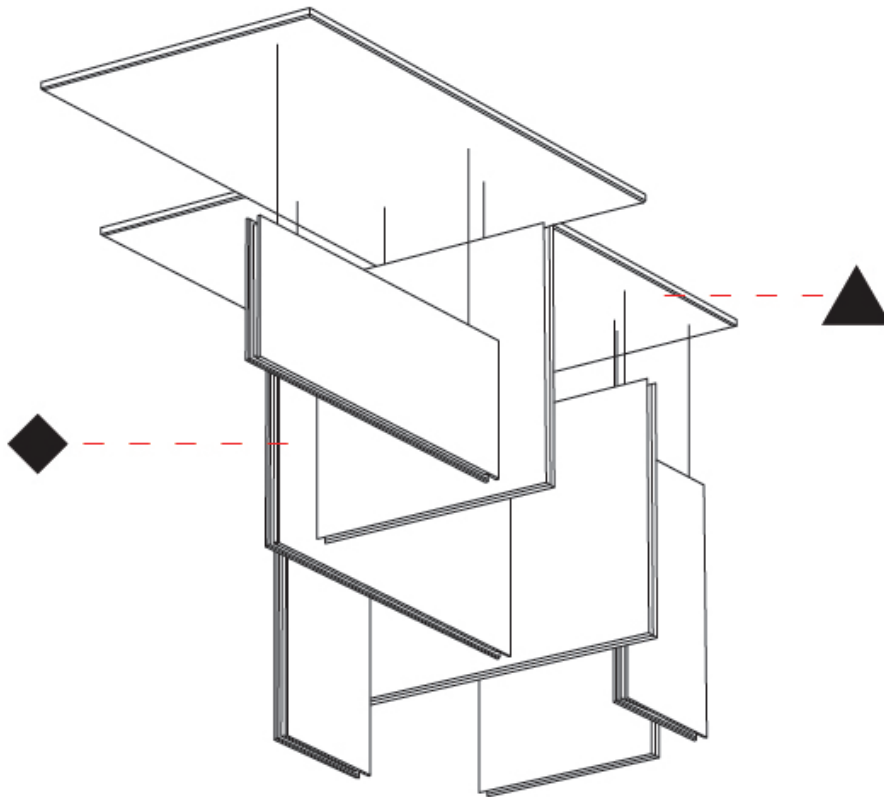

A300698-

PROJECT

TYPE

SPECIFIER

QUANTITY

DATE

A