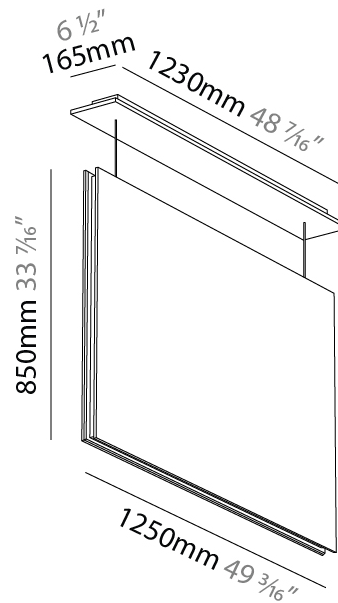

base number   LED   Color   Finish   Cable
Dimming   Temperature   Options   Length

1. To build a product code in our configurator select the specify button on the base model # product page
2. To build a manual product code on this datasheet choose from the options listed below in blue font and add the suffix to the base model #

GENERAL

Series: Lullaby
Brand: Prolicht
Division: Architectural
Mounting Type: Suspension
Mounting Location: Ceiling
Subcategory: Acoustic

PHYSICAL

Shape: Rectangle
Length (mm): 1250
Length (in): 49 ³/₁₆
Width (mm): 50
Width (in): 1 ¹⁵/₁₆
Height (mm): 850
Height (in): 33 ⁷/₁₆
Light Distribution: Direct
Fixture Finish: ANC / ASH / BNA / BTC / BZE / CEL / EGG / EVG / FOG / FOS / FST / FUA / IRI / IRO / KHA / LIC / LIM / MER / MSN / MUS / ONX / PEA / PLU / POL / PPY / RAY / ROY / RST / STE / SWD / TAN / TAU
Fixture Material: Aluminum
Cable Details: 2,000mm / 6,000mm Transparent Cable

ELECTRICAL

Lamp Type: LED
Input Wattage (W): 26
Total Output Wattage (W): 23.7
Dimming: Non-Dimmable / 0-10V Dimming
Driver Included: Yes
Driver Location: Integrated
Driver Type: Constant Current - Universal
Driver Class: Class 2
Input Voltage (V): 120 - 277

LED

Color Temperature (°K): 2700 / 3000 / 3500 / 4000
Max. Delivered Lumen (lm): 3432 / 3482 / 3515 / 3582
Nominal Lumen (lm): 4100 / 4160 / 4200 / 4280
CRI: >90 CRI
Lamp Life (hrs): 80000

OPTICAL

Beam Angle: 80

RATINGS AND CERTIFICATIONS

Certified By: Certified for North American Standards
IP rating: IP20