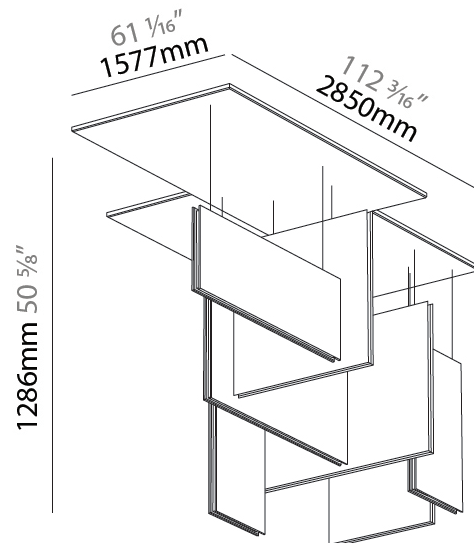

base number   LED Dimming   Color Temperature   Finish Options   Cable Length

1. To build a product code in our configurator select the specify button on the base model # product page
2. To build a manual product code on this datasheet choose from the options listed below in blue font and add the suffix to the base model #

GENERAL

Series: Lullaby
Brand: Prolicht
Division: Architectural
Mounting Type: Suspension
Mounting Location: Ceiling
Subcategory: Acoustic

PHYSICAL

Shape: Rectangle
Length (mm): 2250
Length (in): 88 ³/₁₆
Width (mm): 50
Width (in): 1 ¹⁵/₁₆
Height (mm): 450
Height (in): 17 ¹/₁₆
Light Distribution: Direct
Fixture Finish: ANC / ASH / BNA / BTC / BZE / CEL / EGG / EVG / FOG / FOS / FST / FUA / IRI / IRO / KHA / LIC / LIM / MER / MSN / MUS / ONX / PEA / PLU / POL / PPY / RAY / ROY / RST / STE / SWD / TAN / TAU
Fixture Material: Aluminum
Cable Details: 2,000mm / 6,000mm Transparent Cable

ELECTRICAL

Lamp Type: LED
Input Wattage (W): 47
Total Output Wattage (W): 42.7
Dimming: Non-Dimmable / 0-10V Dimming
Driver Included: Yes
Driver Location: Integrated
Driver Type: Constant Current - Universal
Driver Class: Class 2
Input Voltage (V): 120 - 277

LED

Color Temperature (°K): 2700 / 3000 / 3500 / 4000
Max. Delivered Lumen (lm): 6286 / 6378 / 6445 / 6562
Nominal Lumen (lm): 7510 / 7620 / 7700 / 7840
CRI: >90 CRI
Lamp Life (hrs): 80000

OPTICAL

Beam Angle: 80

RATINGS AND CERTIFICATIONS

Certified By: Certified for North American Standards
IP rating: IP20