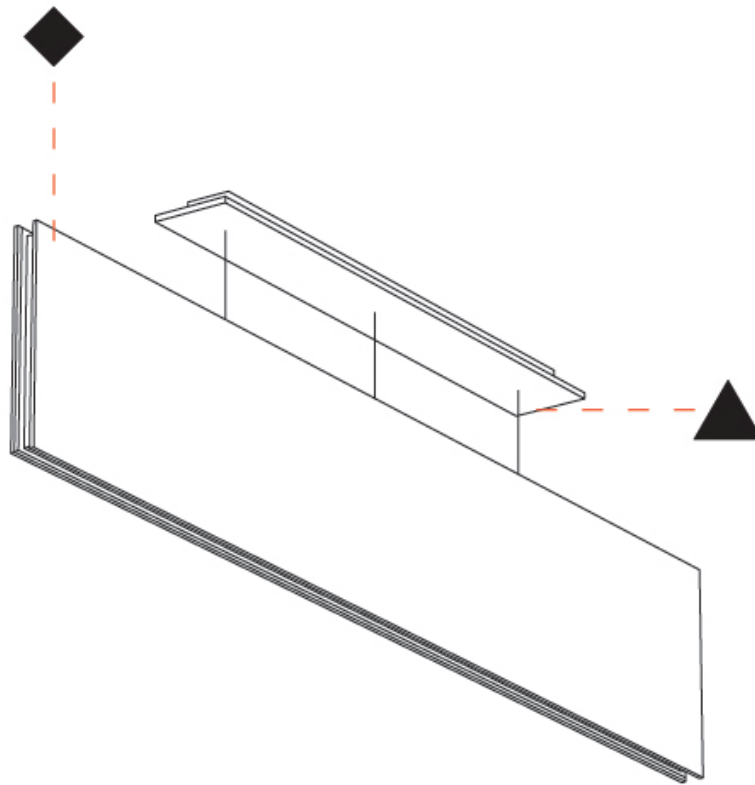

A300697-

PROJECT _____

TYPE _____

SPECIFIER _____

QUANTITY _____

DATE _____

A