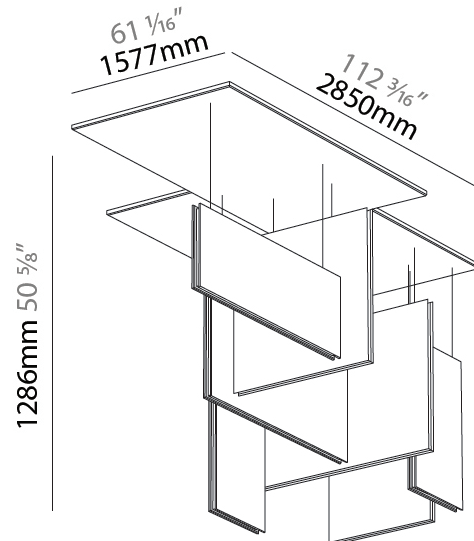

base number	LED	Color	Finish	Cable
	Dimming	Temperature	Options	Length

1. To build a product code in our configurator select the specify button on the base model # product page
2. To build a manual product code on this datasheet choose from the options listed below in blue font and add the suffix to the base model #

GENERAL

Series: Lullaby
Brand: Prolicht
Division: Architectural
Mounting Type: Suspension
Mounting Location: Ceiling
Subcategory: Acoustic

PHYSICAL

Shape: Rectangle
Length (mm): 2250
Length (in): 88 ³/₁₆
Width (mm): 50
Width (in): 1 ¹⁵/₁₆
Height (mm): 450
Height (in): 17 ¹/₁₆
Light Distribution: Direct
Fixture Finish: ANC / ASH / BNA / BTC / BZE / CEL / EGG / EVG / FOG / FOS / FST / FUA / IRI / IRO / KHA / LIC / LIM / MER / MSN / MUS / ONX / PEA / PLU / POL / PPY / RAY / ROY / RST / STE / SWD / TAN / TAU
Fixture Material: Aluminum
Cable Details: 2,000mm / 6,000mm Transparent Cable

ELECTRICAL

Lamp Type: LED
Input Wattage (W): 47
Total Output Wattage (W): 42.7
Dimming: Non-Dimmable / 0-10V Dimming
Driver Included: Yes
Driver Location: Integrated
Driver Type: Constant Current - Universal
Driver Class: Class 2
Input Voltage (V): 120 - 277

LED

Color Temperature (°K): 2700 / 3000 / 3500 / 4000
Max. Delivered Lumen (lm): 6286 / 6378 / 6445 / 6562
Nominal Lumen (lm): 7510 / 7620 / 7700 / 7840
CRI: >90 CRI
Lamp Life (hrs): 80000

OPTICAL

Beam Angle: 80

RATINGS AND CERTIFICATIONS

Certified By: Certified for North American Standards
IP rating: IP20