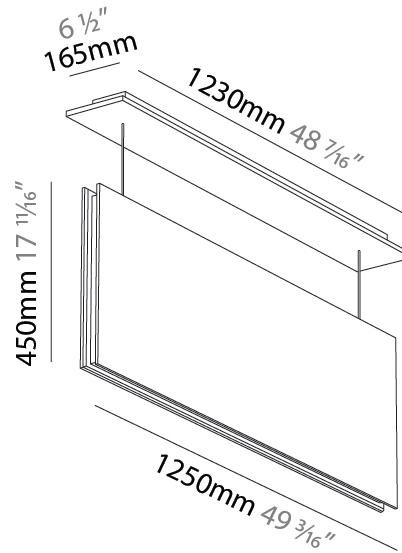

1. To build a product code in our configurator select the specify button on the base model # product page
2. To build a manual product code on this datasheet choose from the options listed below in blue font and add the suffix to the base model #

GENERAL

Series: Lullaby
Brand: Prolicht
Division: Architectural
Mounting Type: Suspension
Mounting Location: Ceiling
Subcategory: Acoustic

PHYSICAL

Shape: Rectangle
Length (mm): 1250
Length (in): 49 3/16
Width (mm): 50
Width (in): 1 15/16
Height (mm): 450
Height (in): 17 11/16
Light Distribution: Direct
Fixture Finish: ANC / ASH / BNA / BTC / BZE / CEL / EGG / EVG / FOG / FOS / FST / FUA / IRI / IRO / KHA / LIC / LIM / MER / MSN / MUS / ONX / PEA / PLU / POL / PPY / RAY / ROY / RST / STE / SWD / TAN / TAU
Fixture Material: Aluminum
Cable Details: 2,000mm / 6,000mm Transparent Cable

ELECTRICAL

Lamp Type: LED
Input Wattage (W): 26
Total Output Wattage (W): 23.7
Dimming: Non-Dimmable / 0-10V Dimming
Driver Included: Yes
Driver Location: Integrated
Driver Type: Constant Current - Universal
Driver Class: Class 2
Input Voltage (V): 120 - 277

LED

Color Temperature (°K): 2700 / 3000 / 3500 / 4000
Max. Delivered Lumen (lm): 3432 / 3482 / 3515 / 3582
Nominal Lumen (lm): 4100 / 4160 / 4200 / 4280
CRI: >90 CRI
Lamp Life (hrs): 80000

OPTICAL

Beam Angle: 80

RATINGS AND CERTIFICATIONS

Certified By: Certified for North American Standards
IP rating: IP20