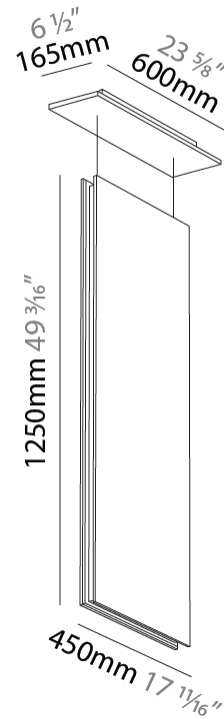

1. To build a product code in our configurator select the specify button on the base model # product page
2. To build a manual product code on this datasheet choose from the options listed below in blue font and add the suffix to the base model #

GENERAL

Series: Lullaby
Brand: Prolicht
Division: Architectural
Mounting Type: Suspension
Mounting Location: Ceiling
Subcategory: Acoustic

PHYSICAL

Shape: Rectangle
Length (mm): 450
Length (in): 17 ¹¹/₁₆
Width (mm): 50
Width (in): 1 ¹⁵/₁₆
Height (mm): 1250
Height (in): 49 ³/₁₆
Light Distribution: Direct
Fixture Finish: [ANC / ASH / BNA / BTC / BZE / CEL / EGG / EVG / FOG / FOS / FST / FUA / IRI / IRO / KHA / LIC / LIM / MER / MSN / MUS / ONX / PEA / PLU / POL / PPY / RAY / ROY / RST / STE / SWD / TAN / TAU](#)
Fixture Material: Aluminum
Cable Details: 2,000mm / 6,000mm Transparent Cable

ELECTRICAL

Lamp Type: LED
Input Wattage (W): 9
Total Output Wattage (W): 8.2
Dimming: [Non-Dimmable / 0-10V Dimming](#)
Driver Included: Yes
Driver Location: Integrated
Driver Type: Constant Current - Universal
Driver Class: Class 2
Input Voltage (V): 120 - 277

LED

Color Temperature (°K): [2700 / 3000 / 3500 / 4000](#)
Max. Delivered Lumen (lm): [1138 / 1155 / 1172 / 1189](#)
Nominal Lumen (lm): [1360 / 1380 / 1400 / 1420](#)
CRI: >90 CRI
Lamp Life (hrs): 80000

OPTICAL

Beam Angle: 80

RATINGS AND CERTIFICATIONS

Certified By: Certified for North American Standards
IP rating: IP20

PROJECT
TYPE
SPECIFIER
QUANTITY
DATE