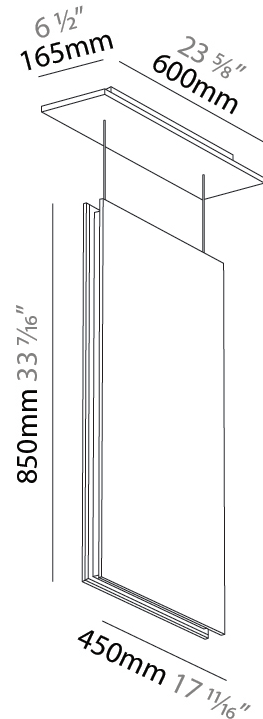

1. To build a product code in our configurator select the specify button on the base model # product page
2. To build a manual product code on this datasheet choose from the options listed below in blue font and add the suffix to the base model #

GENERAL

Series: Lullaby
Brand: Prolicht
Division: Architectural
Mounting Type: Suspension
Mounting Location: Ceiling
Subcategory: Acoustic

PHYSICAL

Shape: Rectangle
Length (mm): 450
Length (in): 17 ¹¹/₁₆
Width (mm): 50
Width (in): 1 ¹⁵/₁₆
Height (mm): 850
Height (in): 33 ⁷/₁₆
Light Distribution: Direct
Fixture Finish: ANC / ASH / BNA / BTC / BZE / CEL / EGG / EVG / FOG / FOS / FST / FUA / IRI / IRO / KHA / LIC / LIM / MER / MSN / MUS / ONX / PEA / PLU / POL / PPY / RAY / ROY / RST / STE / SWD / TAN / TAU
Fixture Material: Aluminum
Cable Details: 2,000mm / 6,000mm Transparent Cable

ELECTRICAL

Lamp Type: LED
Input Wattage (W): 9
Total Output Wattage (W): 8.2
Dimming: Non-Dimmable / 0-10V Dimming
Driver Included: Yes
Driver Location: Integrated
Driver Type: Constant Current - Universal
Driver Class: Class 2
Input Voltage (V): 120 - 277

LED

Color Temperature (°K): 2700 / 3000 / 3500 / 4000
Max. Delivered Lumen (lm): 1138 / 1155 / 1172 / 1189
Nominal Lumen (lm): 1360 / 1380 / 1400 / 1420
CRI: >90 CRI
Lamp Life (hrs): 80000

OPTICAL

Beam Angle: 80

RATINGS AND CERTIFICATIONS

Certified By: Certified for North American Standards
IP rating: IP20

PROJECT
TYPE
SPECIFIER
QUANTITY
DATE