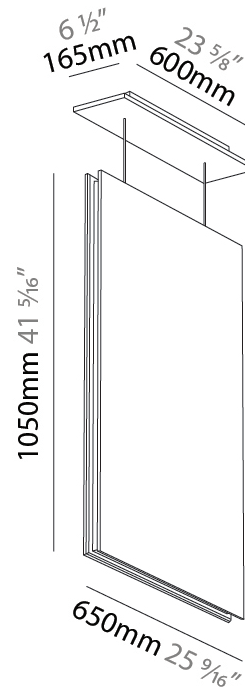

1. To build a product code in our configurator select the specify button on the base model # product page
2. To build a manual product code on this datasheet choose from the options listed below in blue font and add the suffix to the base model #

GENERAL

Series: Lullaby
Brand: Prolicht
Division: Architectural
Mounting Type: Suspension
Mounting Location: Ceiling
Subcategory: Acoustic

PHYSICAL

Shape: Rectangle
Length (mm): 650
Length (in): 25 ⁵/₁₆
Width (mm): 50
Width (in): 1 ¹⁵/₁₆
Height (mm): 1050
Height (in): 41 ⁵/₁₆
Light Distribution: Direct
Fixture Finish: ANC / ASH / BNA / BTC / BZE / CEL / EGG / EVG / FOG / FOS / FST / FUA / IRI / IRO / KHA / LIC / LIM / MER / MSN / MUS / ONX / PEA / PLU / POL / PPY / RAY / ROY / RST / STE / SWD / TAN / TAU
Fixture Material: Aluminum
Cable Details: 2,000mm / 6,000mm Transparent Cable

ELECTRICAL

Lamp Type: LED (Zhaga Standard)
Input Wattage (W): 13
Total Output Wattage (W): 11.8
Dimming: Non-Dimmable / 0-10V Dimming
Driver Included: Yes
Driver Location: Integrated
Driver Type: Constant Current - Universal
Driver Class: Class 2
Input Voltage (V): 120 - 277

LED

Color Temperature (°K): 2700 / 3000 / 3500 / 4000
Max. Delivered Lumen (lm): 1716 / 1741 / 1758 / 1791
Nominal Lumen (lm): 2050 / 2080 / 2100 / 2140
CRI: >90 CRI
Lamp Life (hrs): 80000

OPTICAL

Beam Angle: 80

RATINGS AND CERTIFICATIONS

Certified By: Certified for North American Standards
IP rating: IP20