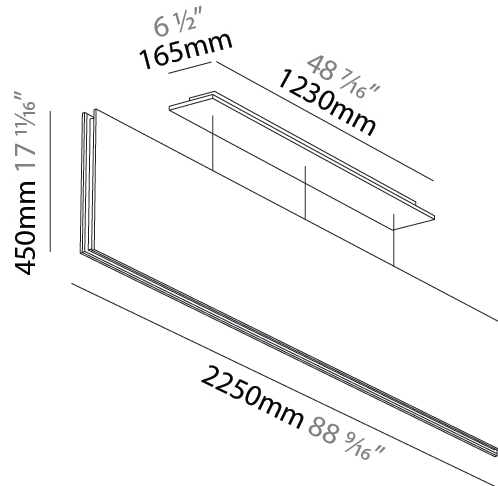

base number   LED Dimming   Color Temperature   Finish Options   Cable Length

1. To build a product code in our configurator select the specify button on the base model # product page
2. To build a manual product code on this datasheet choose from the options listed below in blue font and add the suffix to the base model #

GENERAL

Series: Lullaby
Brand: Prolicht
Division: Architectural
Mounting Type: Suspension
Mounting Location: Ceiling
Subcategory: Acoustic

PHYSICAL

Shape: Rectangle
Length (mm): 2250
Length (in): 88 ³/₁₆
Width (mm): 50
Width (in): 1 ¹⁵/₁₆
Height (mm): 450
Height (in): 17 ¹/₁₆
Light Distribution: Direct
Fixture Finish: ANC / ASH / BNA / BTC / BZE / CEL / EGG / EVG / FOG / FOS / FST / FUA / IRI / IRO / KHA / LIC / LIM / MER / MSN / MUS / ONX / PEA / PLU / POL / PPY / RAY / ROY / RST / STE / SWD / TAN / TAU
Fixture Material: Aluminum
Cable Details: 2,000mm / 6,000mm Transparent Cable

ELECTRICAL

Lamp Type: LED
Input Wattage (W): 47
Total Output Wattage (W): 42.7
Dimming: Non-Dimmable / 0-10V Dimming
Driver Included: Yes
Driver Location: Integrated
Driver Type: Constant Current - Universal
Driver Class: Class 2
Input Voltage (V): 120 - 277

LED

Color Temperature (°K): 2700 / 3000 / 3500 / 4000
Max. Delivered Lumen (lm): 6286 / 6378 / 6445 / 6562
Nominal Lumen (lm): 7510 / 7620 / 7700 / 7840
CRI: >90 CRI
Lamp Life (hrs): 80000

OPTICAL

Beam Angle: 80

RATINGS AND CERTIFICATIONS

Certified By: Certified for North American Standards
IP rating: IP20