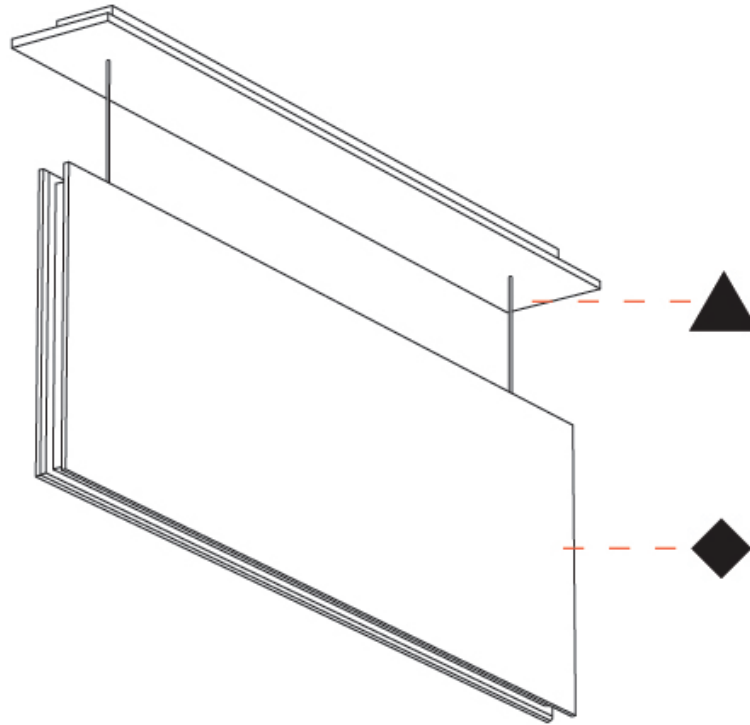

A300677-

PROJECT	_____
TYPE	_____
SPECIFIER	_____
QUANTITY	_____
DATE	_____