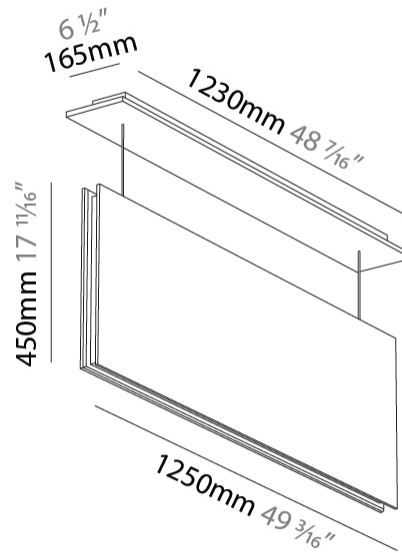

1. To build a product code in our configurator select the specify button on the base model # product page
2. To build a manual product code on this datasheet choose from the options listed below in blue font and add the suffix to the base model #

GENERAL

Series: Lullaby
Brand: Prolicht
Division: Architectural
Mounting Type: Suspension
Mounting Location: Ceiling
Subcategory: Acoustic

PHYSICAL

Shape: Rectangle
Length (mm): 1250
Length (in): 49 ³/₁₆
Width (mm): 50
Width (in): 1 ¹⁵/₁₆
Height (mm): 450
Height (in): 17 ¹¹/₁₆
Light Distribution: Direct
Fixture Finish: [ANC / ASH / BNA / BTC / BZE / CEL / EGG / EVG / FOG / FOS / FST / FUA / IRI / IRO / KHA / LIC / LIM / MER / MSN / MUS / ONX / PEA / PLU / POL / PPY / RAY / ROY / RST / STE / SWD / TAN / TAU](#)
Fixture Material: Aluminum
Cable Details: 2,000mm / 6,000mm Transparent Cable

ELECTRICAL

Lamp Type: LED
Input Wattage (W): 26
Total Output Wattage (W): 23.7
Dimming: [Non-Dimmable / 0-10V Dimming](#)
Driver Included: Yes
Driver Location: Integrated
Driver Type: Constant Current - Universal
Driver Class: Class 2
Input Voltage (V): 120 - 277

LED

Color Temperature (°K): [2700 / 3000 / 3500 / 4000](#)
Max. Delivered Lumen (lm): 3432 / 3482 / 3515 / 3582
Nominal Lumen (lm): 4100 / 4160 / 4200 / 4280
CRI: >90 CRI
Lamp Life (hrs): 80000

OPTICAL

Beam Angle: 80

RATINGS AND CERTIFICATIONS

Certified By: Certified for North American Standards
IP rating: IP20