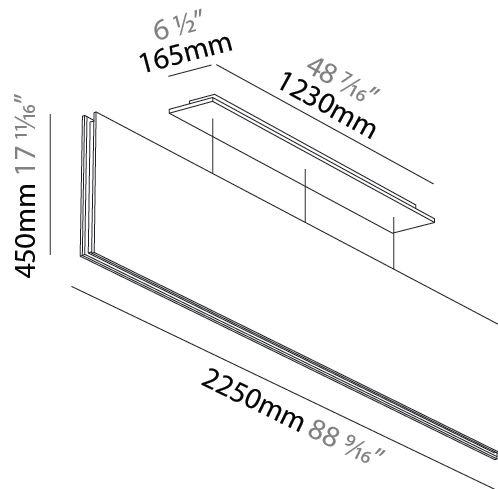

base number	LED Dimming	Color Temperature	Finish Options	Cable Length

1. To build a product code in our configurator select the specify button on the base model # product page
2. To build a manual product code on this datasheet choose from the options listed below in blue font and add the suffix to the base model #

GENERAL

Series: Lullaby
Brand: Prolicht
Division: Architectural
Mounting Type: Suspension
Mounting Location: Ceiling
Subcategory: Acoustic

PHYSICAL

Shape: Rectangle
Length (mm): 2250
Length (in): 88 ³/₁₆
Width (mm): 50
Width (in): 1 ¹⁵/₁₆
Height (mm): 450
Height (in): 17 ¹/₁₆
Light Distribution: Direct
Fixture Finish: [ANC / ASH / BNA / BTC / BZE / CEL / EGG / EVG / FOG / FOS / FST / FUA / IRI / IRO / KHA / LIC / LIM / MER / MSN / MUS / ONX / PEA / PLU / POL / PPY / RAY / ROY / RST / STE / SWD / TAN / TAU](#)
Fixture Material: Aluminum
Cable Details: 2,000mm / 6,000mm Transparent Cable

ELECTRICAL

Lamp Type: LED
Input Wattage (W): 47
Total Output Wattage (W): 42.7
Dimming: [Non-Dimmable / 0-10V Dimming](#)
Driver Included: Yes
Driver Location: Integrated
Driver Type: Constant Current - Universal
Driver Class: Class 2
Input Voltage (V): 120 - 277

LED

Color Temperature (°K): [2700 / 3000 / 3500 / 4000](#)
Max. Delivered Lumen (lm): 6286 / 6378 / 6445 / 6562
Nominal Lumen (lm): 7510 / 7620 / 7700 / 7840
CRI: >90 CRI
Lamp Life (hrs): 80000

OPTICAL

Beam Angle: 80

RATINGS AND CERTIFICATIONS

Certified By: Certified for North American Standards
IP rating: IP20