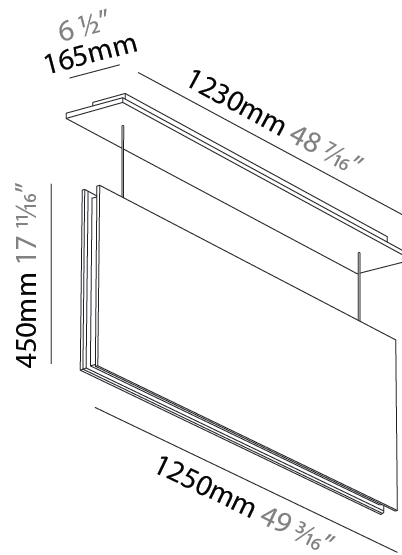

1. To build a product code in our configurator select the specify button on the base model # product page
2. To build a manual product code on this datasheet choose from the options listed below in blue font and add the suffix to the base model #

GENERAL

Series: Lullaby
Brand: Prolicht
Division: Architectural
Mounting Type: Suspension
Mounting Location: Ceiling
Subcategory: Acoustic

PHYSICAL

Shape: Rectangle
Length (mm): 1250
Length (in): 49 ³/₁₆
Width (mm): 50
Width (in): 1 ¹⁵/₁₆
Height (mm): 450
Height (in): 17 ¹¹/₁₆
Light Distribution: Direct
Fixture Finish: [ANC / ASH / BNA / BTC / BZE / CEL / EGG / EVG / FOG / FOS / FST / FUA / IRI / IRO / KHA / LIC / LIM / MER / MSN / MUS / ONX / PEA / PLU / POL / PPY / RAY / ROY / RST / STE / SWD / TAN / TAU](#)
Fixture Material: Aluminum
Cable Details: 2,000mm / 6,000mm Transparent Cable

ELECTRICAL

Lamp Type: LED
Input Wattage (W): 26
Total Output Wattage (W): 23.7
Dimming: [Non-Dimmable / 0-10V Dimming](#)
Driver Included: Yes
Driver Location: Integrated
Driver Type: Constant Current - Universal
Driver Class: Class 2
Input Voltage (V): 120 - 277

LED

Color Temperature (°K): [2700 / 3000 / 3500 / 4000](#)
Max. Delivered Lumen (lm): [3432 / 3482 / 3515 / 3582](#)
Nominal Lumen (lm): [4100 / 4160 / 4200 / 4280](#)
CRI: >90 CRI
Lamp Life (hrs): 80000

OPTICAL

Beam Angle: 80

RATINGS AND CERTIFICATIONS

Certified By: Certified for North American Standards
IP rating: IP20