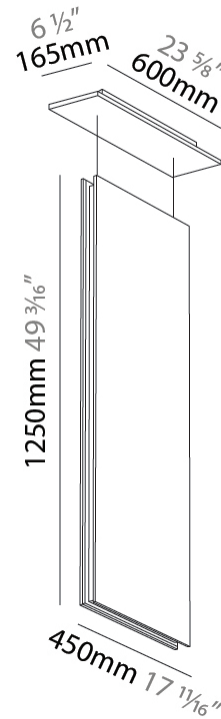

1. To build a product code in our configurator select the specify button on the base model # product page
2. To build a manual product code on this datasheet choose from the options listed below in blue font and add the suffix to the base model #

GENERAL

Series: Lullaby
Brand: Prolicht
Division: Architectural
Mounting Type: Suspension
Mounting Location: Ceiling
Subcategory: Acoustic

PHYSICAL

Shape: Rectangle
Length (mm): 450
Length (in): 17 ¹¹/₁₆
Width (mm): 50
Width (in): 1 ¹⁵/₁₆
Height (mm): 1250
Height (in): 49 ³/₁₆
Light Distribution: Direct
Fixture Finish: [ANC / ASH / BNA / BTC / BZE / CEL / EGG / EVG / FOG / FOS / FST / FUA / IRI / IRO / KHA / LIC / LIM / MER / MSN / MUS / ONX / PEA / PLU / POL / PPY / RAY / ROY / RST / STE / SWD / TAN / TAU](#)
Fixture Material: Aluminum
Cable Details: 2,000mm / 6,000mm Transparent Cable

ELECTRICAL

Lamp Type: LED
Input Wattage (W): 9
Total Output Wattage (W): 8.2
Dimming: [Non-Dimmable / 0-10V Dimming](#)
Driver Included: Yes
Driver Location: Integrated
Driver Type: Constant Current - Universal
Driver Class: Class 2
Input Voltage (V): 120 - 277

LED

Color Temperature (°K): [2700 / 3000 / 3500 / 4000](#)
Max. Delivered Lumen (lm): [1138 / 1155 / 1172 / 1189](#)
Nominal Lumen (lm): [1360 / 1380 / 1400 / 1420](#)
CRI: >90 CRI
Lamp Life (hrs): 80000

OPTICAL

Beam Angle: 80

RATINGS AND CERTIFICATIONS

Certified By: Certified for North American Standards
IP rating: IP20

PROJECT
TYPE
SPECIFIER
QUANTITY
DATE