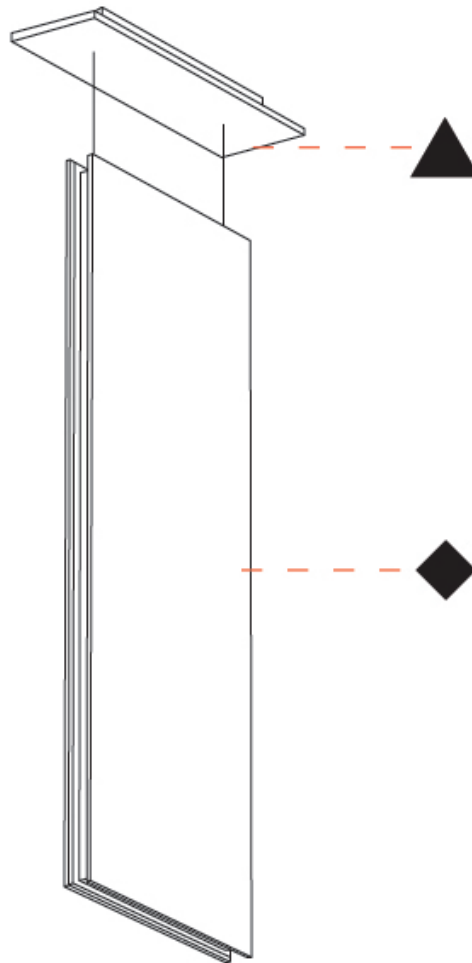

A300675-

PROJECT _____

TYPE _____

SPECIFIER _____

QUANTITY _____

DATE _____