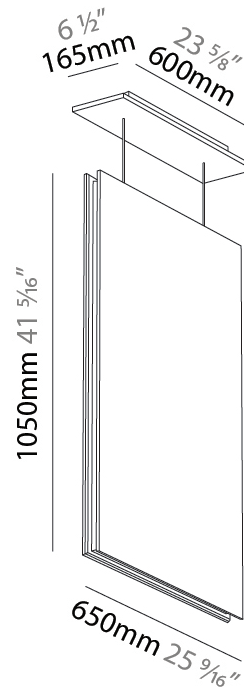

1. To build a product code in our configurator select the specify button on the base model # product page
2. To build a manual product code on this datasheet choose from the options listed below in blue font and add the suffix to the base model #

GENERAL

Series: Lullaby
Brand: Prolicht
Division: Architectural
Mounting Type: Suspension
Mounting Location: Ceiling
Subcategory: Acoustic

PHYSICAL

Shape: Rectangle
Length (mm): 650
Length (in): 25 5/16
Width (mm): 50
Width (in): 1 15/16
Height (mm): 1050
Height (in): 41 5/16
Light Distribution: Direct
Fixture Finish: ANC / ASH / BNA / BTC / BZE / CEL / EGG / EVG / FOG / FOS / FST / FUA / IRI / IRO / KHA / LIC / LIM / MER / MSN / MUS / ONX / PEA / PLU / POL / PPY / RAY / ROY / RST / STE / SWD / TAN / TAU
Fixture Material: Aluminum
Cable Details: 2,000mm / 6,000mm Transparent Cable

ELECTRICAL

Lamp Type: LED (Zhaga Standard)
Input Wattage (W): 13
Total Output Wattage (W): 11.8
Dimming: Non-Dimmable / 0-10V Dimming
Driver Included: Yes
Driver Location: Integrated
Driver Type: Constant Current - Universal
Driver Class: Class 2
Input Voltage (V): 120 - 277

LED

Color Temperature (°K): 2700 / 3000 / 3500 / 4000
Max. Delivered Lumen (lm): 1716 / 1741 / 1758 / 1791
Nominal Lumen (lm): 2050 / 2080 / 2100 / 2140
CRI: >90 CRI
Lamp Life (hrs): 80000

OPTICAL

Beam Angle: 80

RATINGS AND CERTIFICATIONS

Certified By: Certified for North American Standards
IP rating: IP20