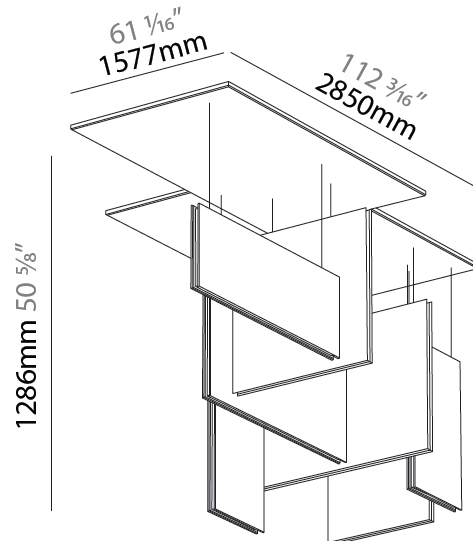

base number	LED Dimming	Color Temperature	Finish Options	Cable Length

1. To build a product code in our configurator select the specify button on the base model # product page
2. To build a manual product code on this datasheet choose from the options listed below in blue font and add the suffix to the base model #

GENERAL

Series: Lullaby
Brand: Prolicht
Division: Architectural
Mounting Type: Suspension
Mounting Location: Ceiling
Subcategory: Acoustic

PHYSICAL

Shape: Rectangle
Length (mm): 2250
Length (in): 88 ³/₁₆
Width (mm): 50
Width (in): 1 ¹⁵/₁₆
Height (mm): 450
Height (in): 17 ¹/₁₆
Light Distribution: Direct
Fixture Finish: ANC / ASH / BNA / BTC / BZE / CEL / EGG / EVG / FOG / FOS / FST / FUA / IRI / IRO / KHA / LIC / LIM / MER / MSN / MUS / ONX / PEA / PLU / POL / PPY / RAY / ROY / RST / STE / SWD / TAN / TAU
Fixture Material: Aluminum
Cable Details: 2,000mm / 6,000mm Transparent Cable

ELECTRICAL

Lamp Type: LED
Input Wattage (W): 47
Total Output Wattage (W): 42.7
Dimming: Non-Dimmable / 0-10V Dimming
Driver Included: Yes
Driver Location: Integrated
Driver Type: Constant Current - Universal
Driver Class: Class 2
Input Voltage (V): 120 - 277

LED

Color Temperature (°K): 2700 / 3000 / 3500 / 4000
Max. Delivered Lumen (lm): 6286 / 6378 / 6445 / 6562
Nominal Lumen (lm): 7510 / 7620 / 7700 / 7840
CRI: >90 CRI
Lamp Life (hrs): 80000

OPTICAL

Beam Angle: 80

RATINGS AND CERTIFICATIONS

Certified By: Certified for North American Standards
IP rating: IP20