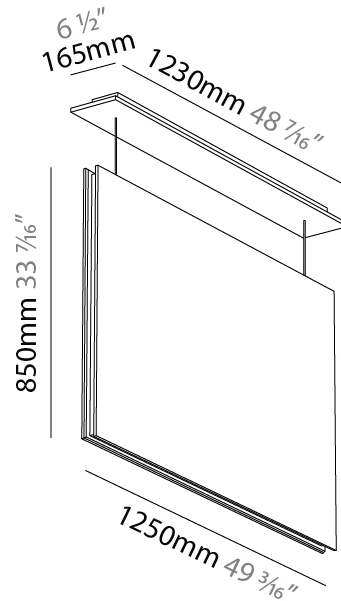

base number   LED Dimming   Color Temperature   Finish Options   Cable Length

1. To build a product code in our configurator select the specify button on the base model # product page
2. To build a manual product code on this datasheet choose from the options listed below in blue font and add the suffix to the base model #

GENERAL

Series: Lullaby
Brand: Prolicht
Division: Architectural
Mounting Type: Suspension
Mounting Location: Ceiling
Subcategory: Acoustic

PHYSICAL

Shape: Rectangle
Length (mm): 1250
Length (in): 49 ³/₁₆
Width (mm): 50
Width (in): 1 ¹⁵/₁₆
Height (mm): 850
Height (in): 33 ⁷/₁₆
Light Distribution: Direct
Fixture Finish: ANC / ASH / BNA / BTC / BZE / CEL / EGG / EVG / FOG / FOS / FST / FUA / IRI / IRO / KHA / LIC / LIM / MER / MSN / MUS / ONX / PEA / PLU / POL / PPY / RAY / ROY / RST / STE / SWD / TAN / TAU
Fixture Material: Aluminum
Cable Details: 2,000mm / 6,000mm Transparent Cable

ELECTRICAL

Lamp Type: LED
Input Wattage (W): 26
Total Output Wattage (W): 23.7
Dimming: Non-Dimmable / 0-10V Dimming
Driver Included: Yes
Driver Location: Integrated
Driver Type: Constant Current - Universal
Driver Class: Class 2
Input Voltage (V): 120 - 277

LED

Color Temperature (°K): 2700 / 3000 / 3500 / 4000
Max. Delivered Lumen (lm): 3432 / 3482 / 3515 / 3582
Nominal Lumen (lm): 4100 / 4160 / 4200 / 4280
CRI: >90 CRI
Lamp Life (hrs): 80000

OPTICAL

Beam Angle: 80

RATINGS AND CERTIFICATIONS

Certified By: Certified for North American Standards
IP rating: IP20