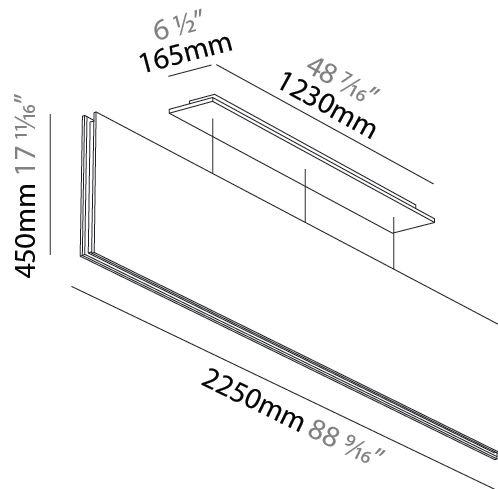

base number	LED	Color	Finish	Cable
	Dimming	Temperature	Options	Length

1. To build a product code in our configurator select the specify button on the base model # product page
2. To build a manual product code on this datasheet choose from the options listed below in blue font and add the suffix to the base model #

GENERAL

Series: Lullaby
Brand: Prolicht
Division: Architectural
Mounting Type: Suspension
Mounting Location: Ceiling
Subcategory: Acoustic

PHYSICAL

Shape: Rectangle
Length (mm): 2250
Length (in): 88 ³/₁₆
Width (mm): 50
Width (in): 1 ¹⁵/₁₆
Height (mm): 450
Height (in): 17 ¹/₁₆
Light Distribution: Direct
Fixture Finish: ANC / ASH / BNA / BTC / BZE / CEL / EGG / EVG / FOG / FOS / FST / FUA / IRI / IRO / KHA / LIC / LIM / MER / MSN / MUS / ONX / PEA / PLU / POL / PPY / RAY / ROY / RST / STE / SWD / TAN / TAU
Fixture Material: Aluminum
Cable Details: 2,000mm / 6,000mm Transparent Cable

ELECTRICAL

Lamp Type: LED
Input Wattage (W): 47
Total Output Wattage (W): 42.7
Dimming: Non-Dimmable / 0-10V Dimming
Driver Included: Yes
Driver Location: Integrated
Driver Type: Constant Current - Universal
Driver Class: Class 2
Input Voltage (V): 120 - 277

LED

Color Temperature (°K): 2700 / 3000 / 3500 / 4000
Max. Delivered Lumen (lm): 6286 / 6378 / 6445 / 6562
Nominal Lumen (lm): 7510 / 7620 / 7700 / 7840
CRI: >90 CRI
Lamp Life (hrs): 80000

OPTICAL

Beam Angle: 80

RATINGS AND CERTIFICATIONS

Certified By: Certified for North American Standards
IP rating: IP20