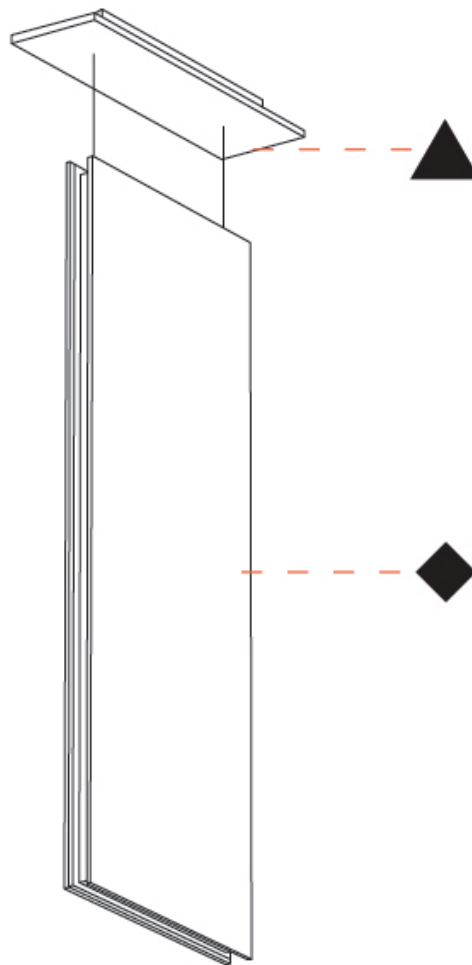

A300675-

PROJECT _____

TYPE _____

SPECIFIER _____

QUANTITY _____

DATE _____