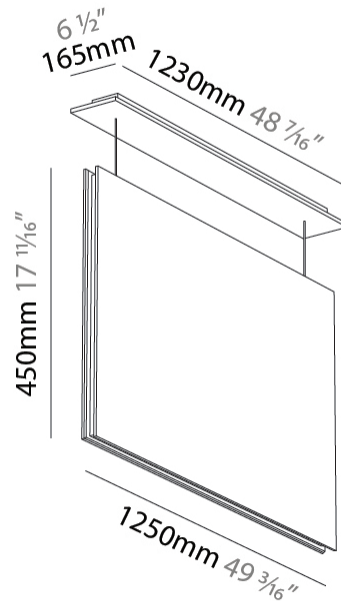

A300916-

base number   LED Dimming   Color Temperature   Acoustic Options   Cable Length

1. To build a product code in our configurator select the specify button on the base model # product page
2. To build a manual product code on this datasheet choose from the options listed below in blue font and add the suffix to the base model #

GENERAL

Series: Lullaby
Partner: Prolicht
Division: Architectural
Installation: Suspension
Product Type: Acoustic
Mounting Location: Ceiling
Light Distribution: Direct

PHYSICAL

Shape: Rectangle
Length (mm): 1250
Length (in): 49 ⁷/₁₆
Width (mm): 50
Width (in): 1 ¹⁵/₁₆
Height (mm): 850
Height (in): 33 ⁷/₁₆
Holder Finish: BLK
Acoustic Finish: SFW / CYW / SEE / SYN / MTS / PMB / TTN / CYB / STO / DPE / BES / SHB / ARE / ANE / VRD / CRF
Fixture Material: Aluminum
Primary Material: Acoustic
Cable Details: 2000mm / 6000mm Transparent Cable

ELECTRICAL

Lamp Type: LED
Input Wattage (W): 26
Total Output Wattage (W): 23.7
Dimming: [Non-Dimming](#) / [0-10V Dimming](#) / [Matter Dimming](#)
Driver Included: Yes
Driver Location: Integrated
Driver Type: Constant Current - Universal
Driver Class: Class 2
Input Voltage (V): 120 - 277

LED

Color Temperature (°K): 2700 / 3000 / 3500 / 4000
Max. Delivered Lumen (lm): 3432 / 3482 / 3515 / 3582
Nominal Lumen (lm): 4100 / 4160 / 4200 / 4280
CRI: >90 CRI
Lamp Life (hrs): 80000

OPTICAL

Beam Angle: 80

RATINGS AND CERTIFICATIONS

Certified By: Certified for North American Standards
IP rating: IP20