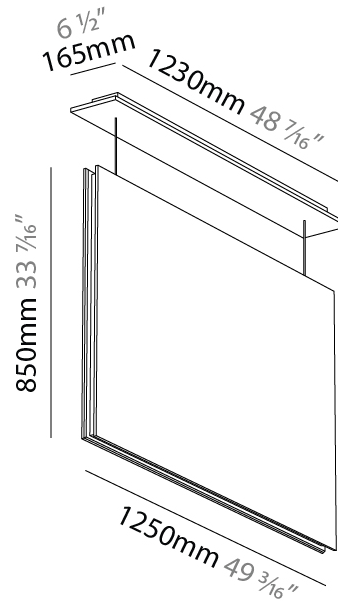

base number   LED Dimming   Color Temperature   Finish Options   Cable Length

1. To build a product code in our configurator select the specify button on the base model # product page
2. To build a manual product code on this datasheet choose from the options listed below in blue font and add the suffix to the base model #

GENERAL

Series: Lullaby
Brand: Prolicht
Division: Architectural
Mounting Type: Suspension
Mounting Location: Ceiling
Subcategory: Acoustic

PHYSICAL

Shape: Rectangle
Length (mm): 1250
Length (in): 49 ³/₁₆
Width (mm): 50
Width (in): 1 ¹⁵/₁₆
Height (mm): 850
Height (in): 33 ⁷/₁₆
Light Distribution: Direct
Fixture Finish: ANC / ASH / BNA / BTC / BZE / CEL / EGG / EVG / FOG / FOS / FST / FUA / IRI / IRO / KHA / LIC / LIM / MER / MSN / MUS / ONX / PEA / PLU / POL / PPY / RAY / ROY / RST / STE / SWD / TAN / TAU
Fixture Material: Aluminum
Cable Details: 2,000mm / 6,000mm Transparent Cable

ELECTRICAL

Lamp Type: LED
Input Wattage (W): 26
Total Output Wattage (W): 23.7
Dimming: Non-Dimmable / 0-10V Dimming
Driver Included: Yes
Driver Location: Integrated
Driver Type: Constant Current - Universal
Driver Class: Class 2
Input Voltage (V): 120 - 277

LED

Color Temperature (°K): 2700 / 3000 / 3500 / 4000
Max. Delivered Lumen (lm): 3432 / 3482 / 3515 / 3582
Nominal Lumen (lm): 4100 / 4160 / 4200 / 4280
CRI: >90 CRI
Lamp Life (hrs): 80000

OPTICAL

Beam Angle: 80

RATINGS AND CERTIFICATIONS

Certified By: Certified for North American Standards
IP rating: IP20