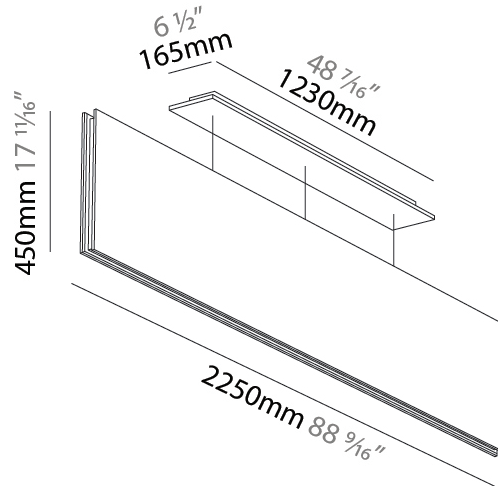

1. To build a product code in our configurator select the specify button on the base model # product page
2. To build a manual product code on this datasheet choose from the options listed below in blue font and add the suffix to the base model #

GENERAL

Series: Lullaby
Brand: Prolicht
Division: Architectural
Mounting Type: Suspension
Mounting Location: Ceiling
Subcategory: Acoustic

PHYSICAL

Shape: Rectangle
Length (mm): 2250
Length (in): 88 ³/₁₆
Width (mm): 50
Width (in): 1 ¹⁵/₁₆
Height (mm): 450
Height (in): 17 ¹¹/₁₆
Light Distribution: Direct
Fixture Finish: ANC / ASH / BNA / BTC / BZE / CEL / EGG / EVG / FOG / FOS / FST / FUA / IRI / IRO / KHA / LIC / LIM / MER / MSN / MUS / ONX / PEA / PLU / POL / PPY / RAY / ROY / RST / STE / SWD / TAN / TAU
Fixture Material: Aluminum
Cable Details: 2,000mm / 6,000mm Transparent Cable

ELECTRICAL

Lamp Type: LED
Input Wattage (W): 47
Total Output Wattage (W): 42.7
Dimming: Non-Dimmable / 0-10V Dimming
Driver Included: Yes
Driver Location: Integrated
Driver Type: Constant Current - Universal
Driver Class: Class 2
Input Voltage (V): 120 - 277

LED

Color Temperature (°K): 2700 / 3000 / 3500 / 4000
Max. Delivered Lumen (lm): 6286 / 6378 / 6445 / 6562
Nominal Lumen (lm): 7510 / 7620 / 7700 / 7840
CRI: >90 CRI
Lamp Life (hrs): 80000

OPTICAL

Beam Angle: 80

RATINGS AND CERTIFICATIONS

Certified By: Certified for North American Standards
IP rating: IP20