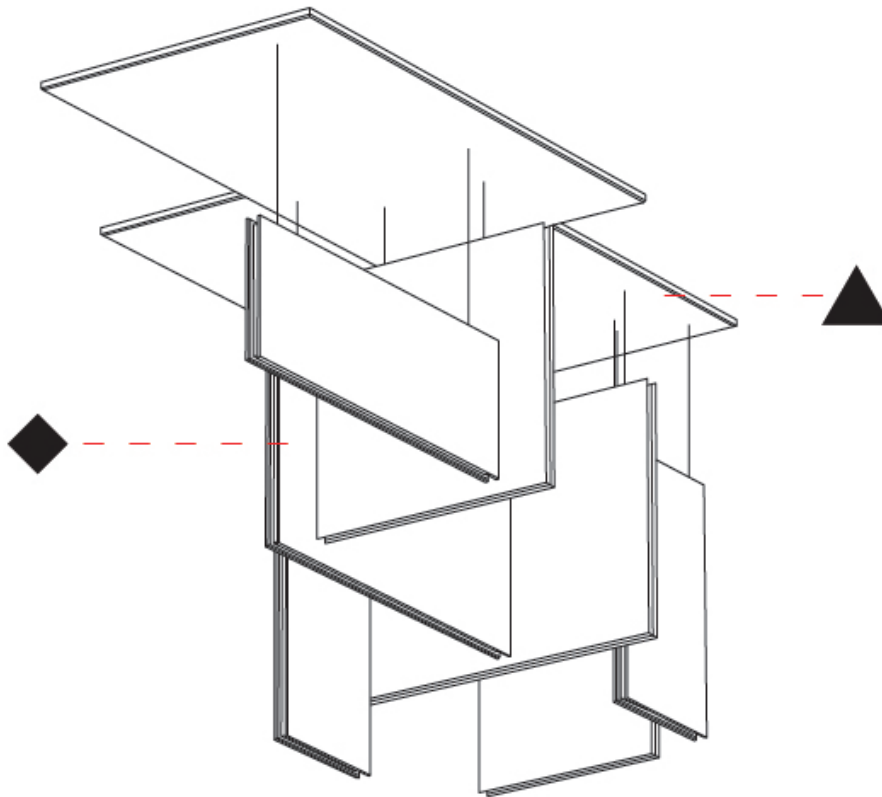

A300698-

PROJECT

TYPE

SPECIFIER

QUANTITY

DATE